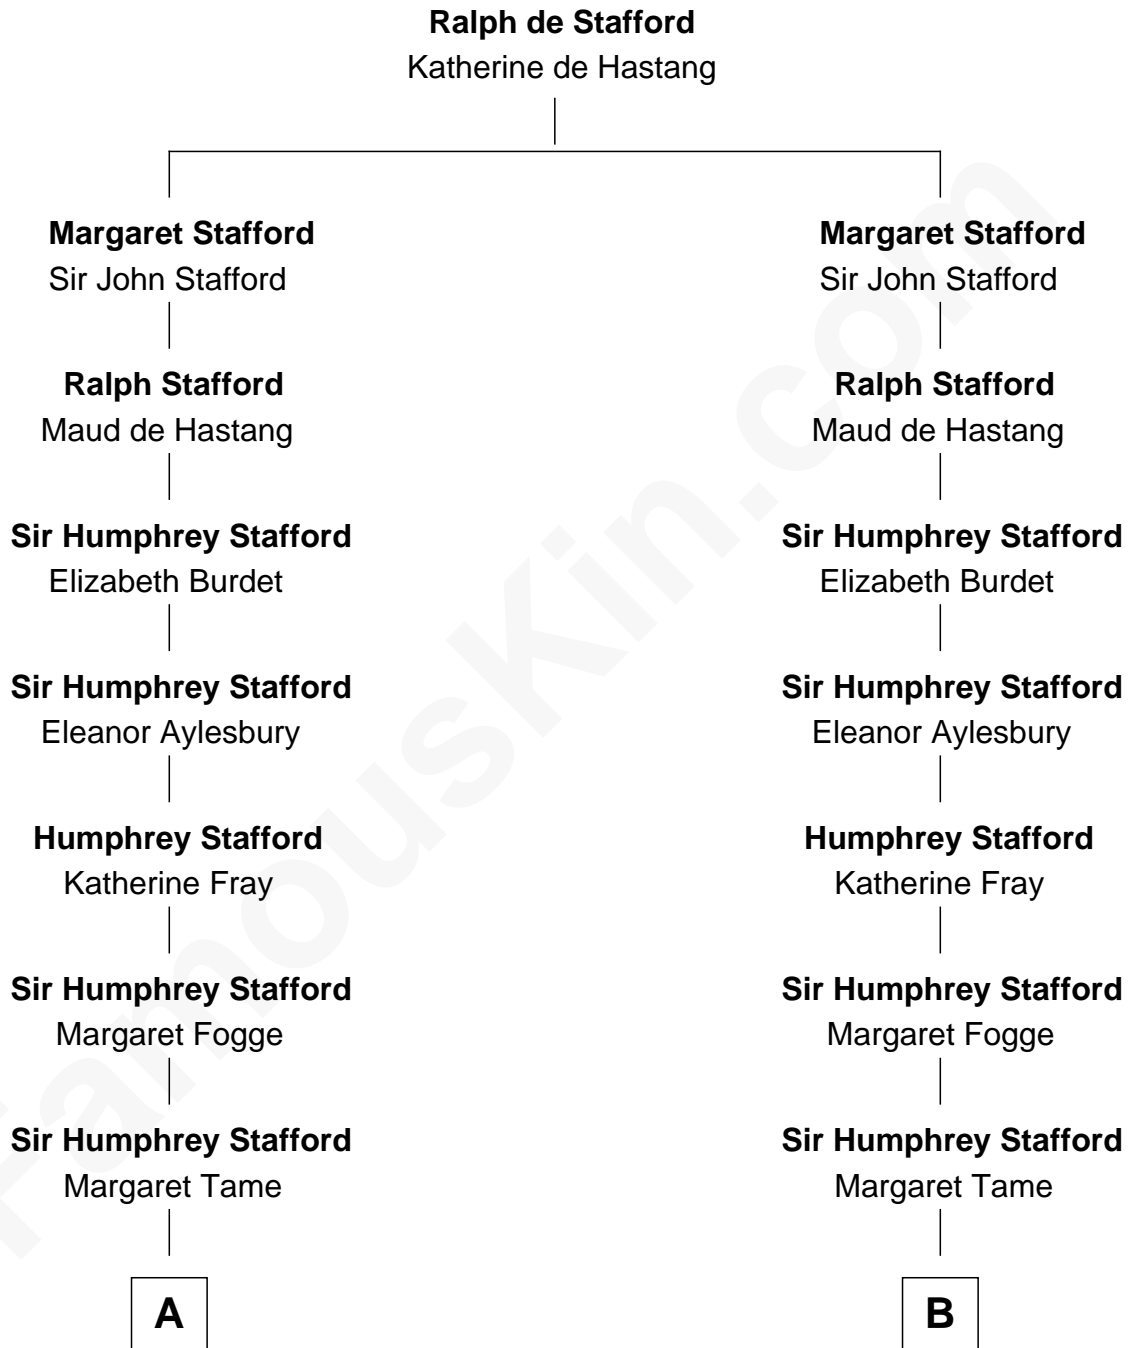

## Relationship Chart of

### Alice (Lee) Roosevelt

*First Wife of President Theodore Roosevelt*

**14th cousin 4 times removed of**

**Robert Townsend**

*Member of the Culper Spy Ring during the American Revolution*

**C**

**Caroline Watts Haskell**

George Cabot Lee

**Alice (Lee) Roosevelt**

*Wife of President Theodore Roosevelt*

FamousKin.com