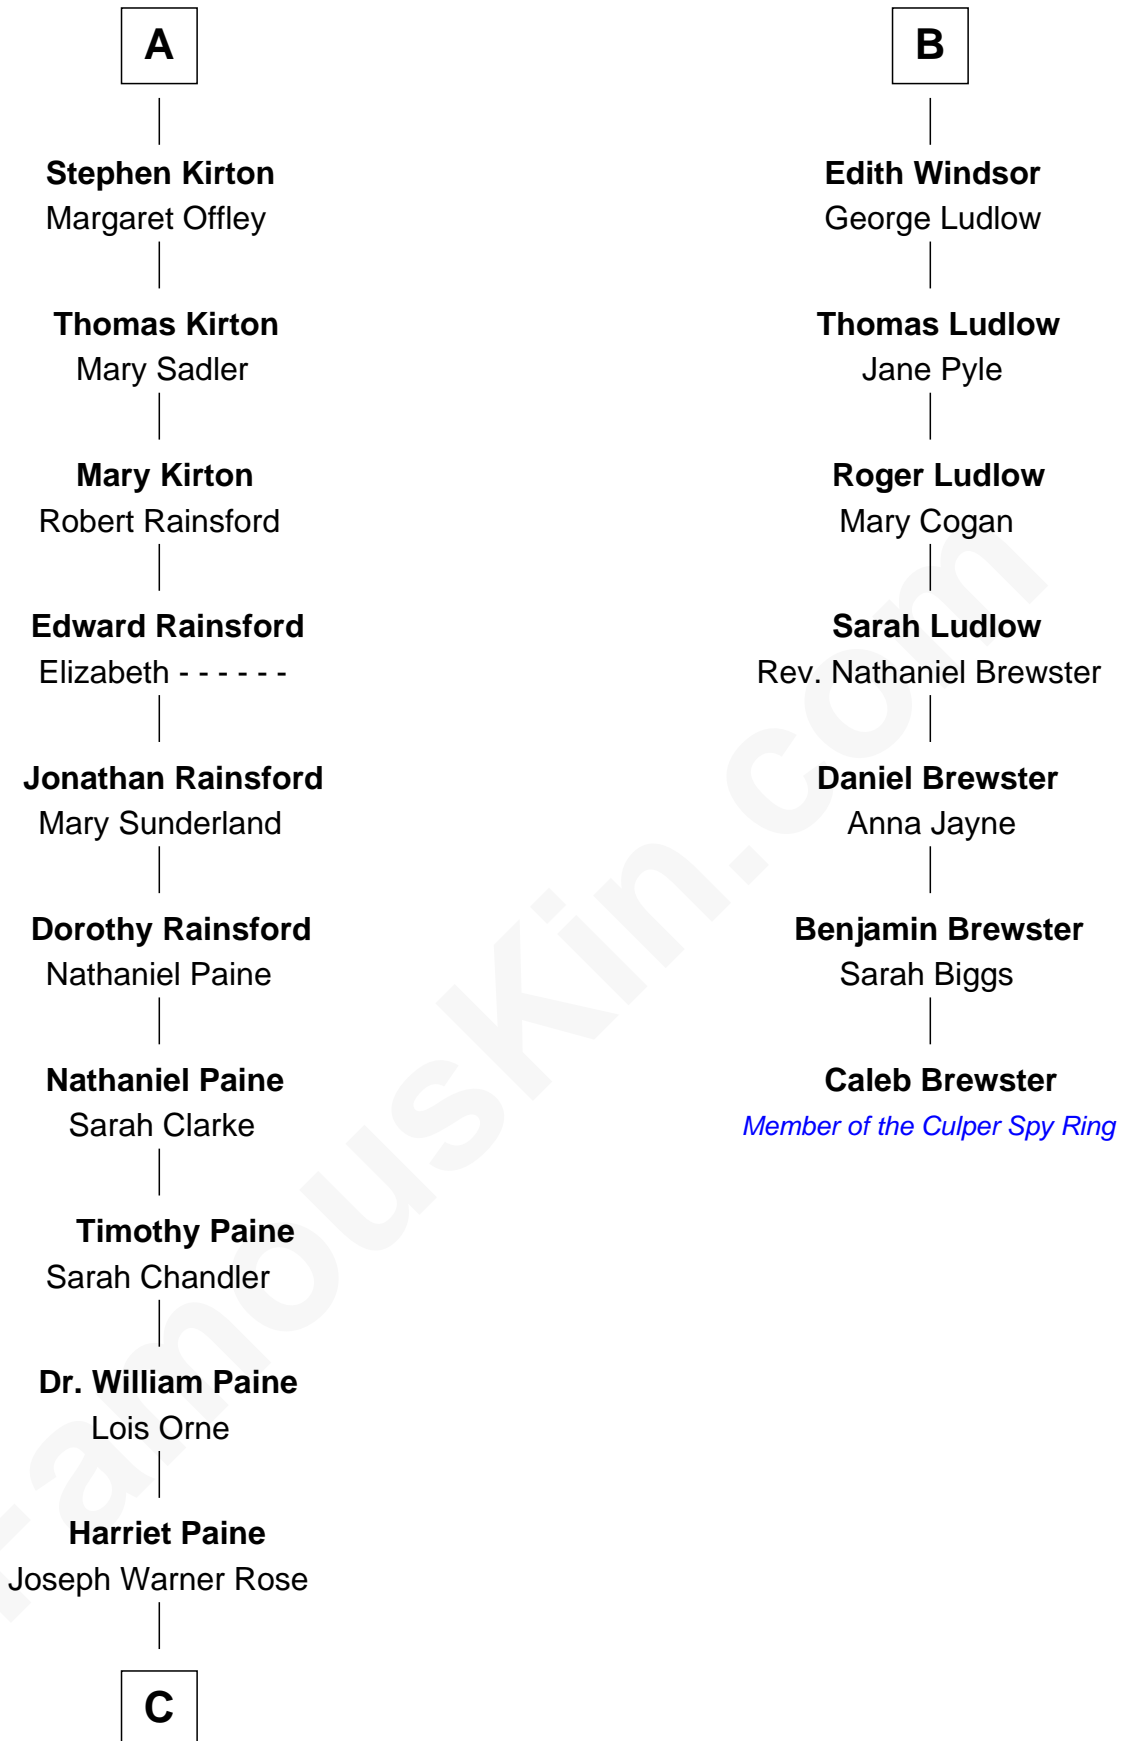

FamousKin.com

Relationship Chart of

Alice (Lee) Roosevelt

First Wife of President Theodore Roosevelt

13th cousin 6 times removed of

Caleb Brewster

Member of the Culper Spy Ring during the American Revolution

C

—
Harriet Paine Rose

John Clarke Lee

—
George Cabot Lee

Caroline Watts Haskell

—
Alice (Lee) Roosevelt

Wife of President Theodore Roosevelt

FamousKin.com