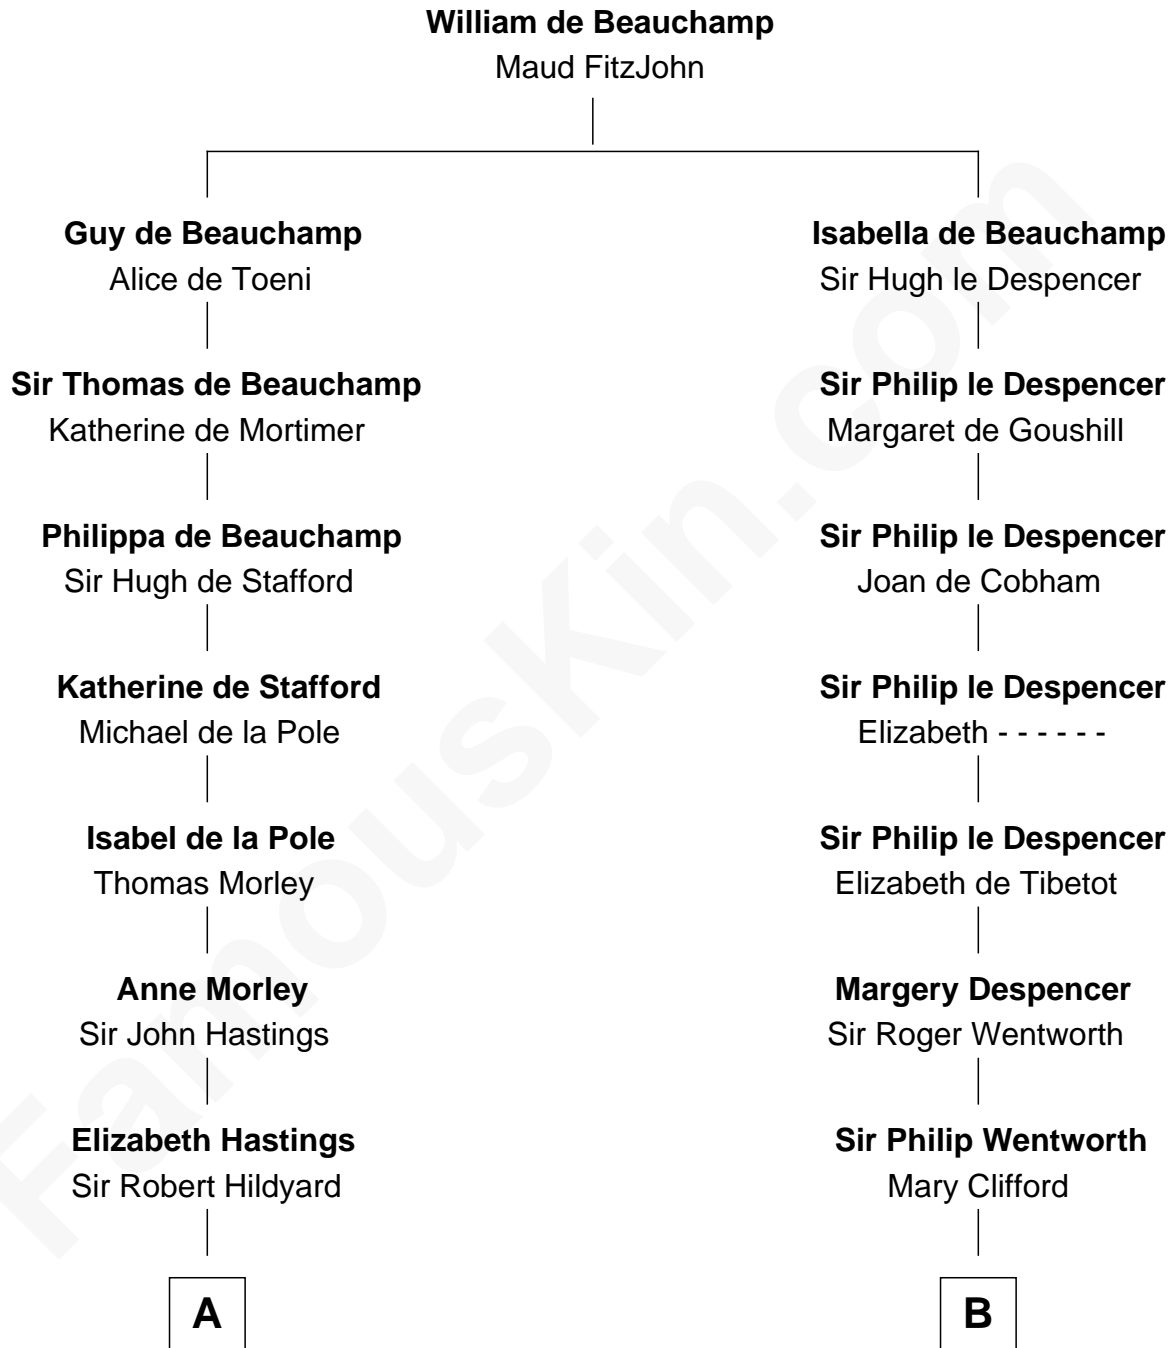

FamousKin.com

Relationship Chart of

Alice (Lee) Roosevelt

First Wife of President Theodore Roosevelt

15th cousin 6 times removed of

Caesar Rodney

Signer of the Declaration of Independence