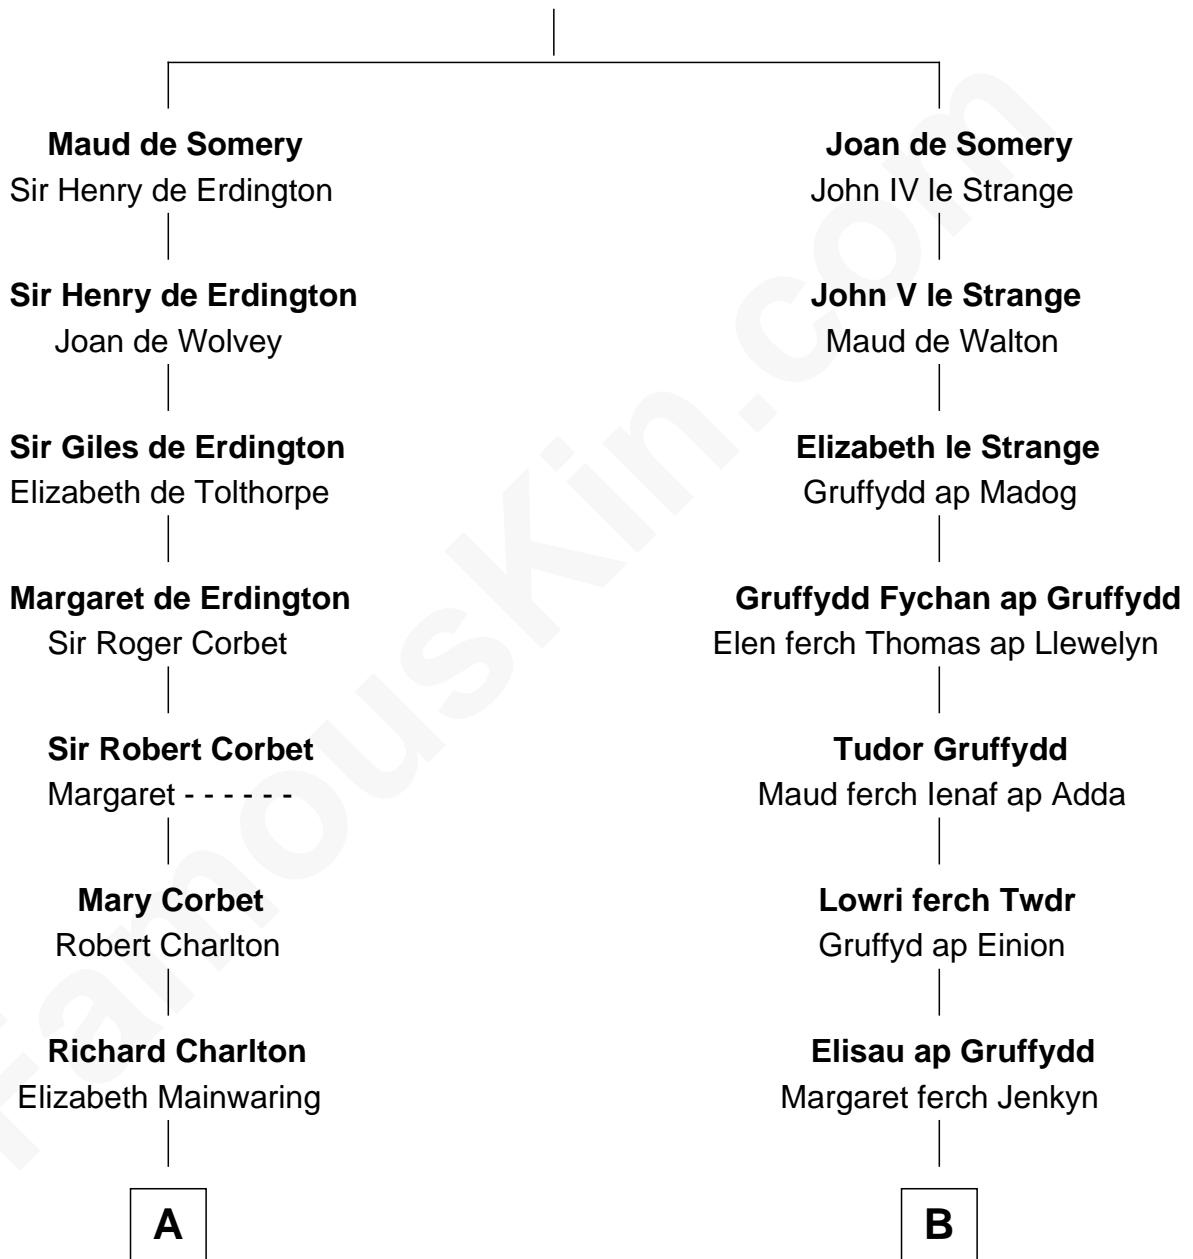

FamousKin.com

Relationship Chart of

Alice (Lee) Roosevelt

First Wife of President Theodore Roosevelt

12th cousin 8 times removed of

Elihu Yale

Benefactor and Namesake of Yale College

Sir Roger de Somery

Nichole d'Aubenev

C

—
Nathaniel Cabot Lee

Mary Ann Cabot

—
John Clarke Lee

Harriet Paine Rose

—
George Cabot Lee

Caroline Watts Haskell

—
Alice (Lee) Roosevelt

Wife of President Theodore Roosevelt

FamousKin.com