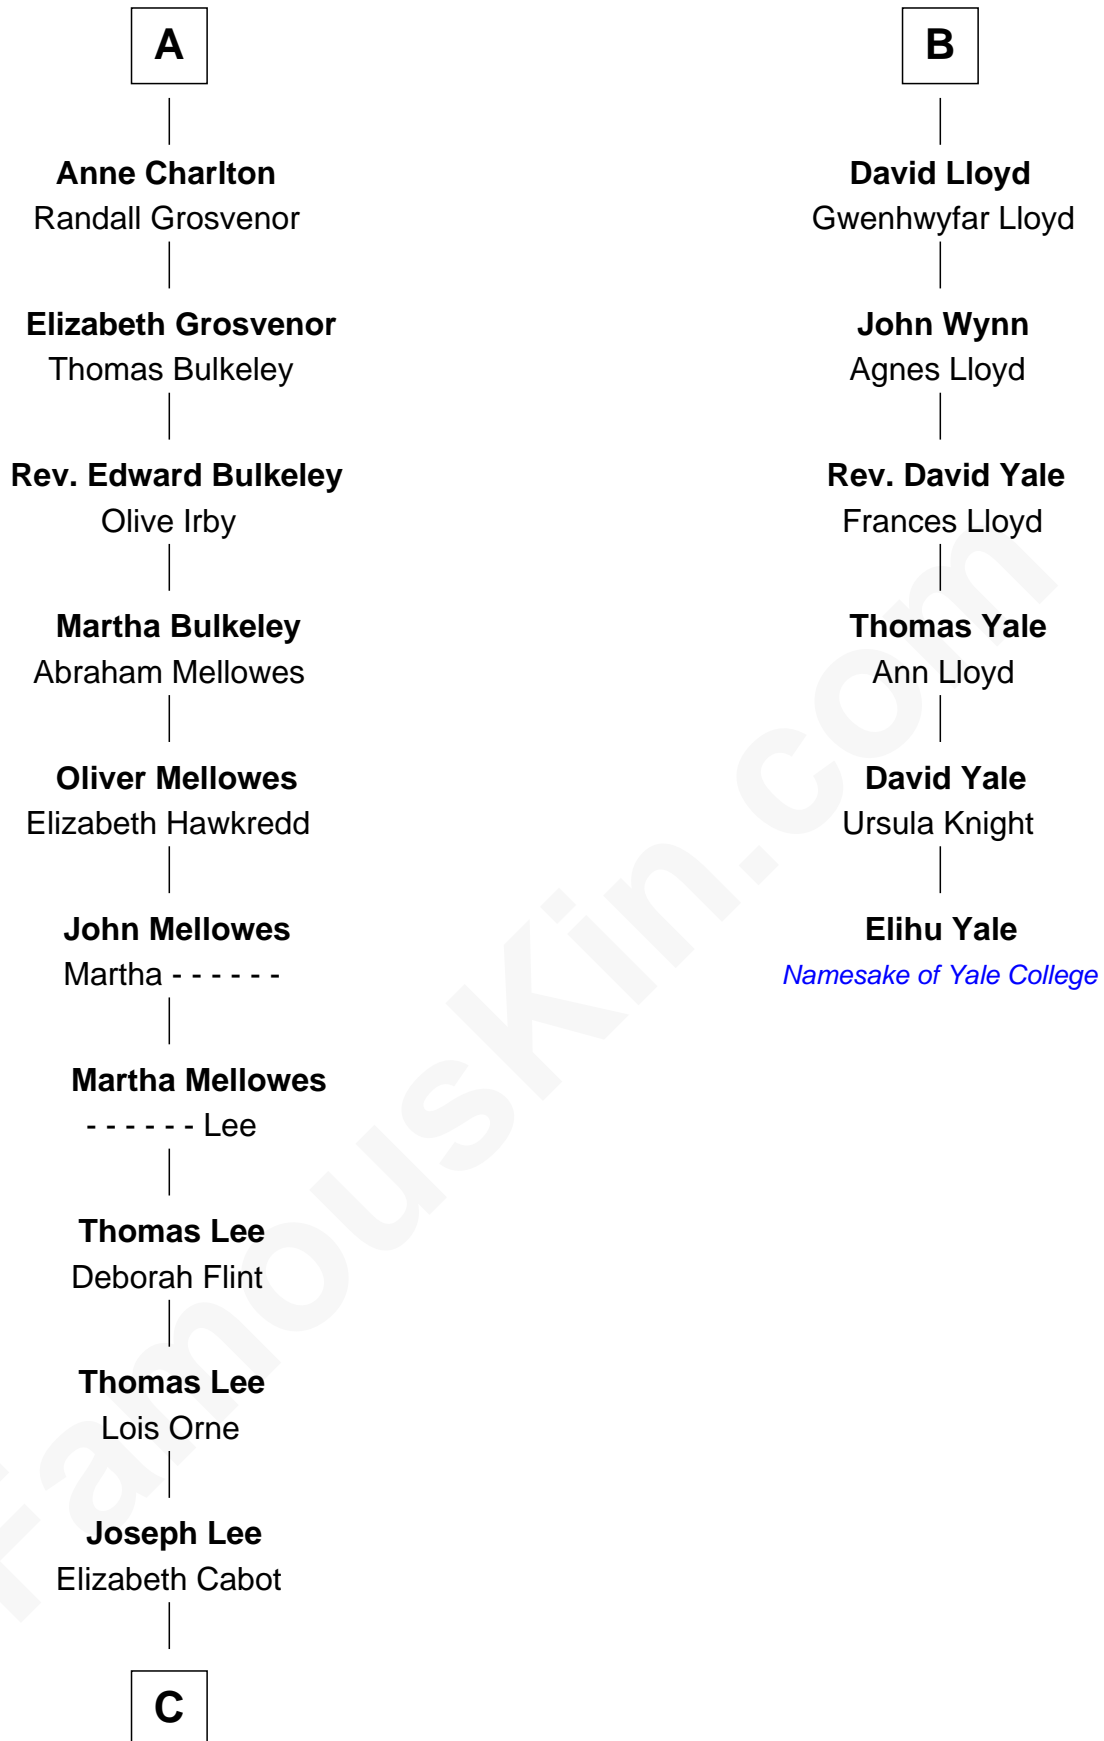

FamousKin.com

Relationship Chart of

Alice (Lee) Roosevelt

First Wife of President Theodore Roosevelt

12th cousin 8 times removed of

Elihu Yale

Benefactor and Namesake of Yale College

Sir Roger de Somery

Nichole d'Aubenev

C

—
Nathaniel Cabot Lee

Mary Ann Cabot

—
John Clarke Lee

Harriet Paine Rose

—
George Cabot Lee

Caroline Watts Haskell

—
Alice (Lee) Roosevelt

Wife of President Theodore Roosevelt

FamousKin.com