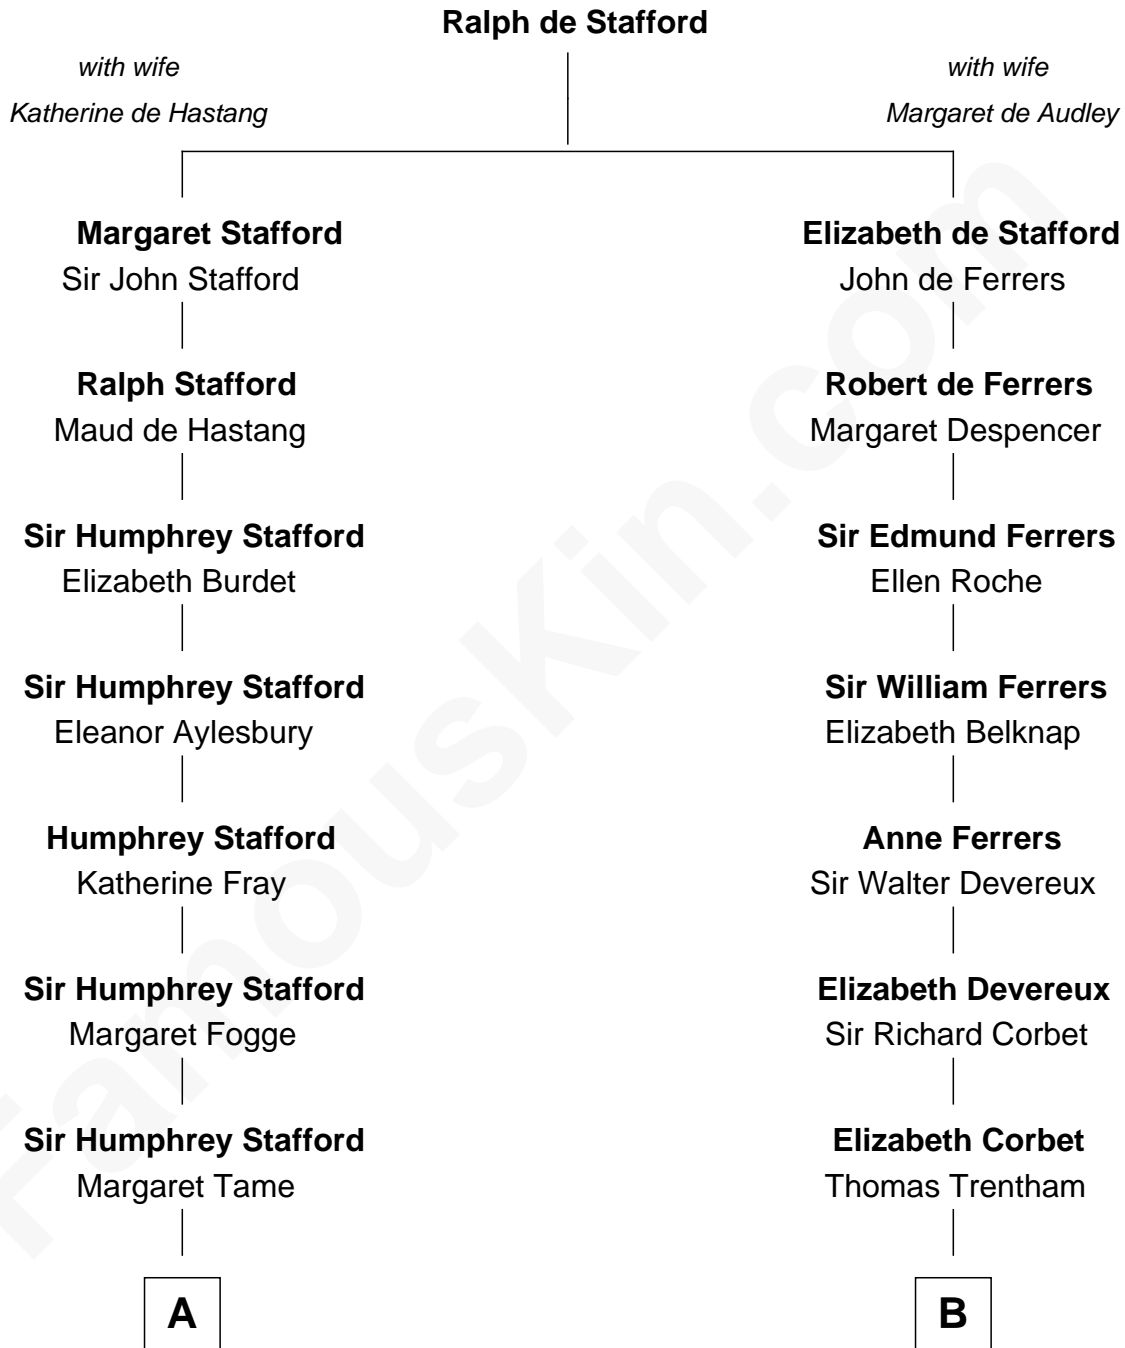

FamousKin.com

Relationship Chart of

Alice (Lee) Roosevelt

First Wife of President Theodore Roosevelt

18th cousin 3 times removed of

Christopher Reeve
Movie Actor

C

Caroline Watts Haskell

George Cabot Lee

Alice (Lee) Roosevelt

Wife of President Theodore Roosevelt

D

Sarah Wyatt Carpenter

Richard Henry Reeve

Augustus Henry Reeve

Margaretta Willis Baldwin