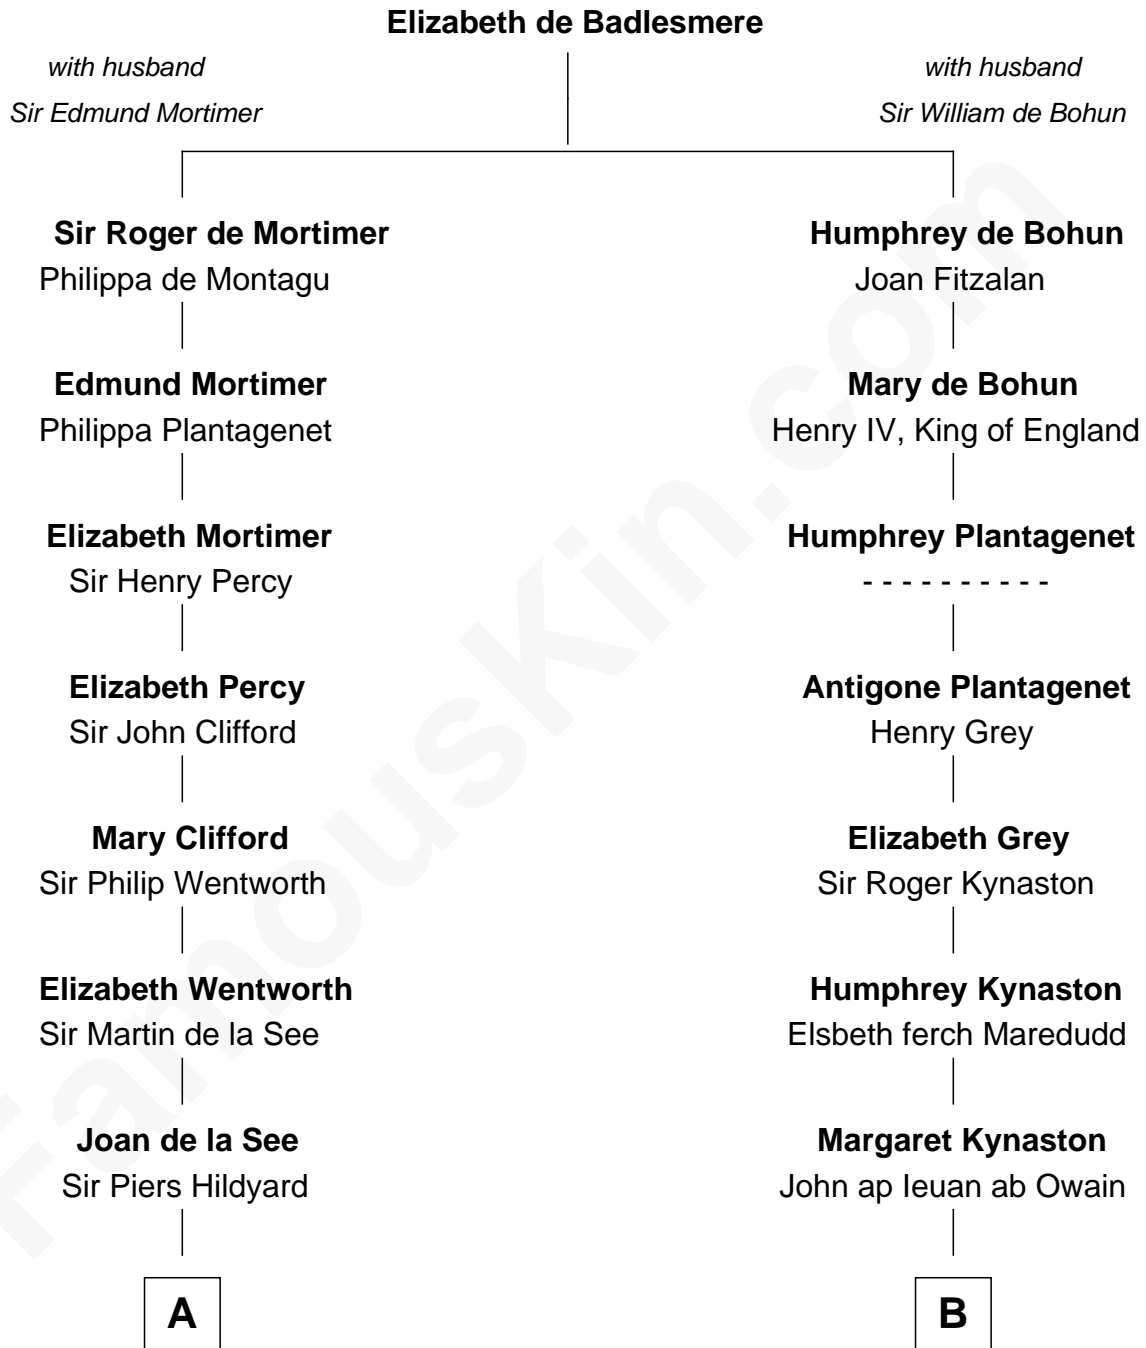

# FamousKin.com

## Relationship Chart of

### Alice (Lee) Roosevelt

*First Wife of President Theodore Roosevelt*

20th cousin of

**Christopher Reeve**  
*Movie Actor*

**C**

**Mary Ann Cabot**  
Nathaniel Cabot Lee

**John Clarke Lee**  
Harriet Paine Rose