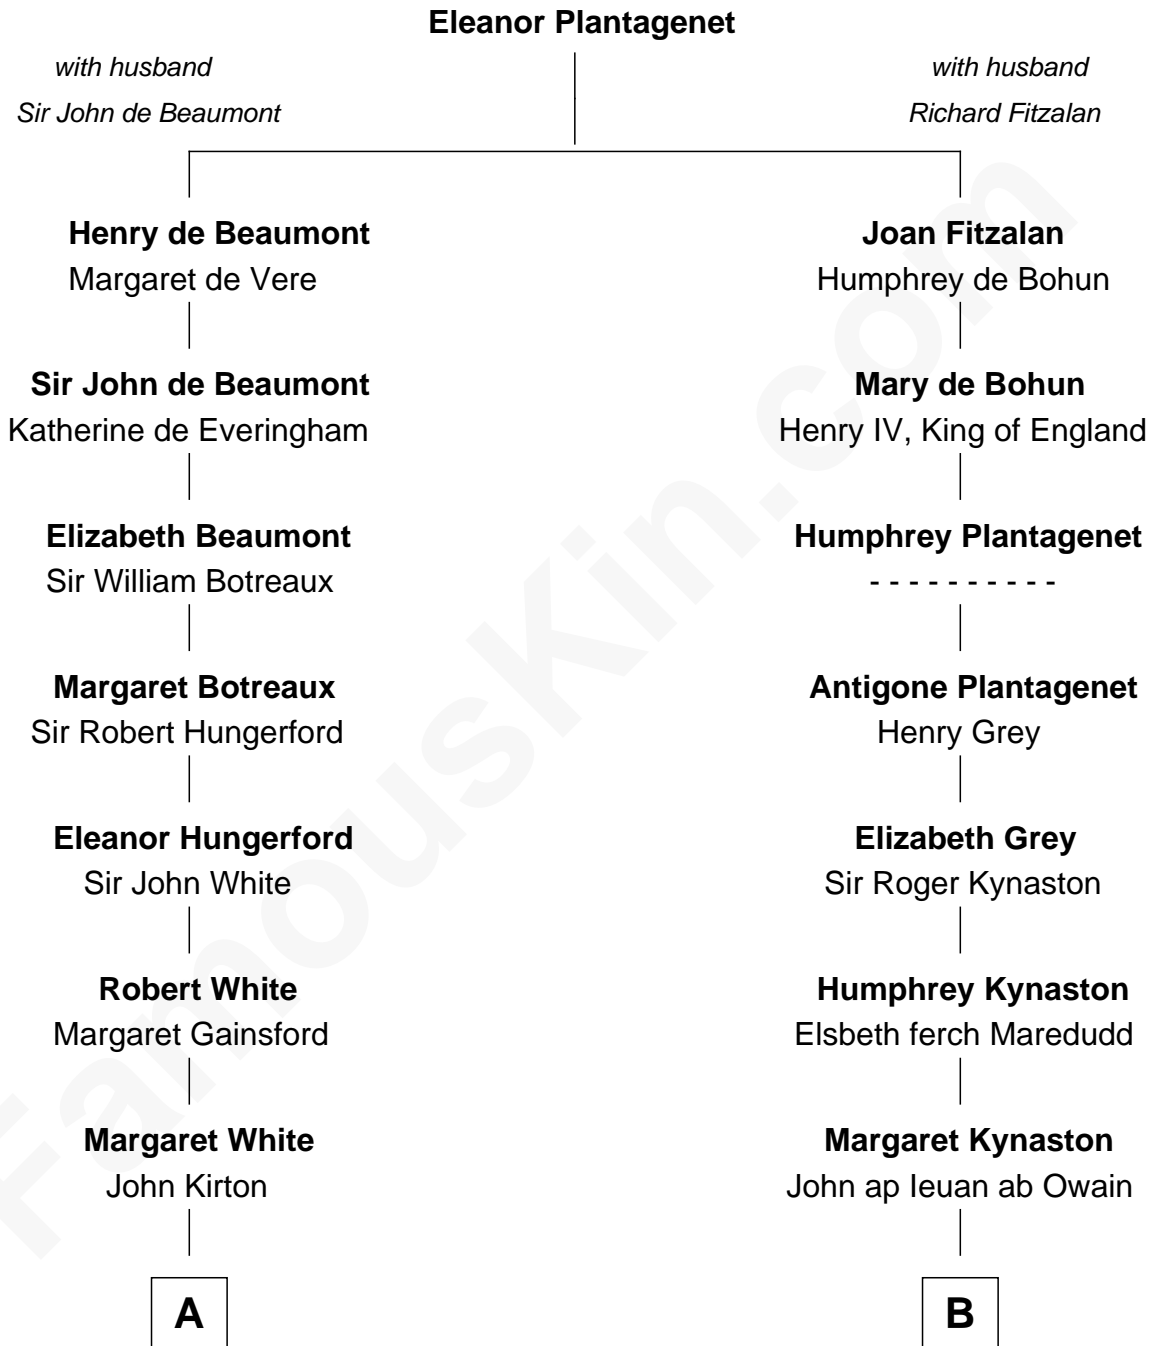

FamousKin.com

Relationship Chart of

Alice (Lee) Roosevelt

First Wife of President Theodore Roosevelt

19th cousin 1 time removed of

Christopher Reeve
Movie Actor

C

Harriet Paine Rose

John Clarke Lee

George Cabot Lee

Caroline Watts Haskell

Alice (Lee) Roosevelt

Wife of President Theodore Roosevelt

D

Augustus Henry Reeve

Margaretta Willis Baldwin