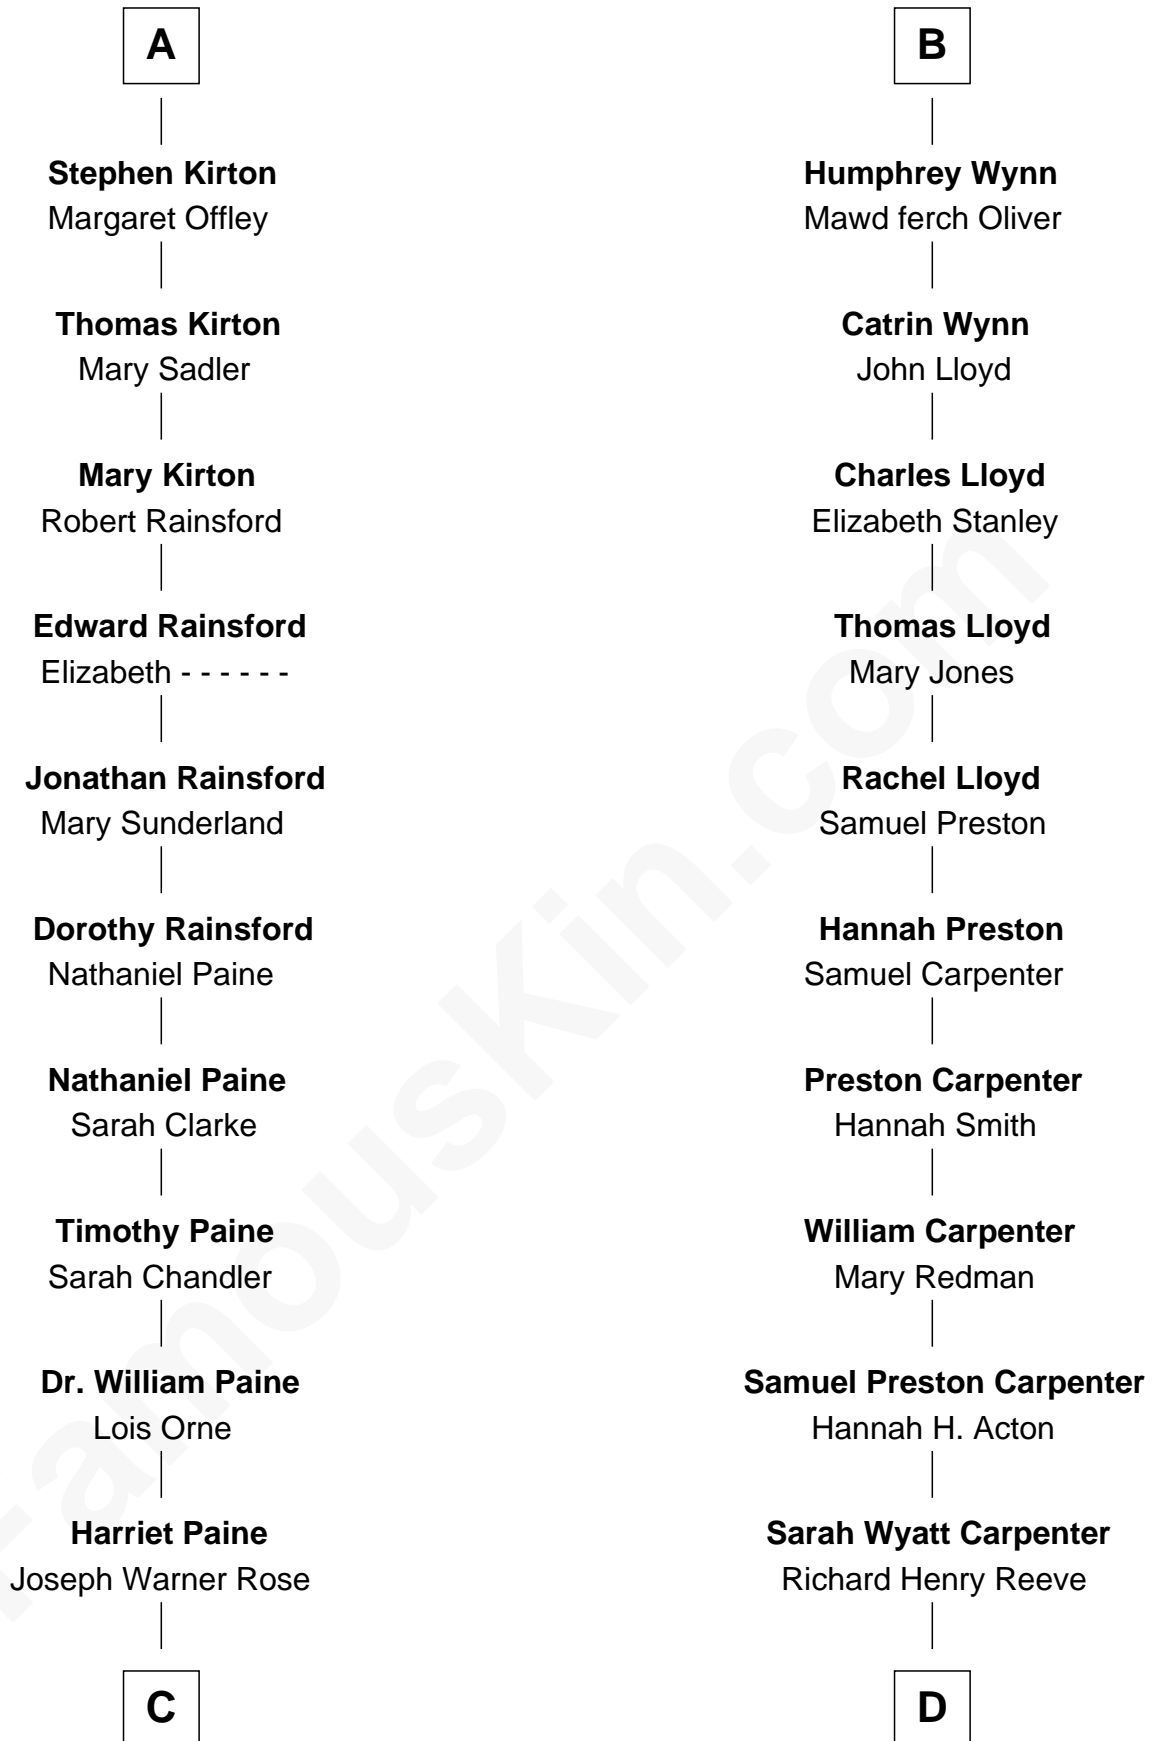

FamousKin.com

Relationship Chart of

Alice (Lee) Roosevelt

First Wife of President Theodore Roosevelt

19th cousin 1 time removed of

Christopher Reeve
Movie Actor

C

Harriet Paine Rose

John Clarke Lee

George Cabot Lee

Caroline Watts Haskell

Alice (Lee) Roosevelt

Wife of President Theodore Roosevelt

D

Augustus Henry Reeve

Margaretta Willis Baldwin