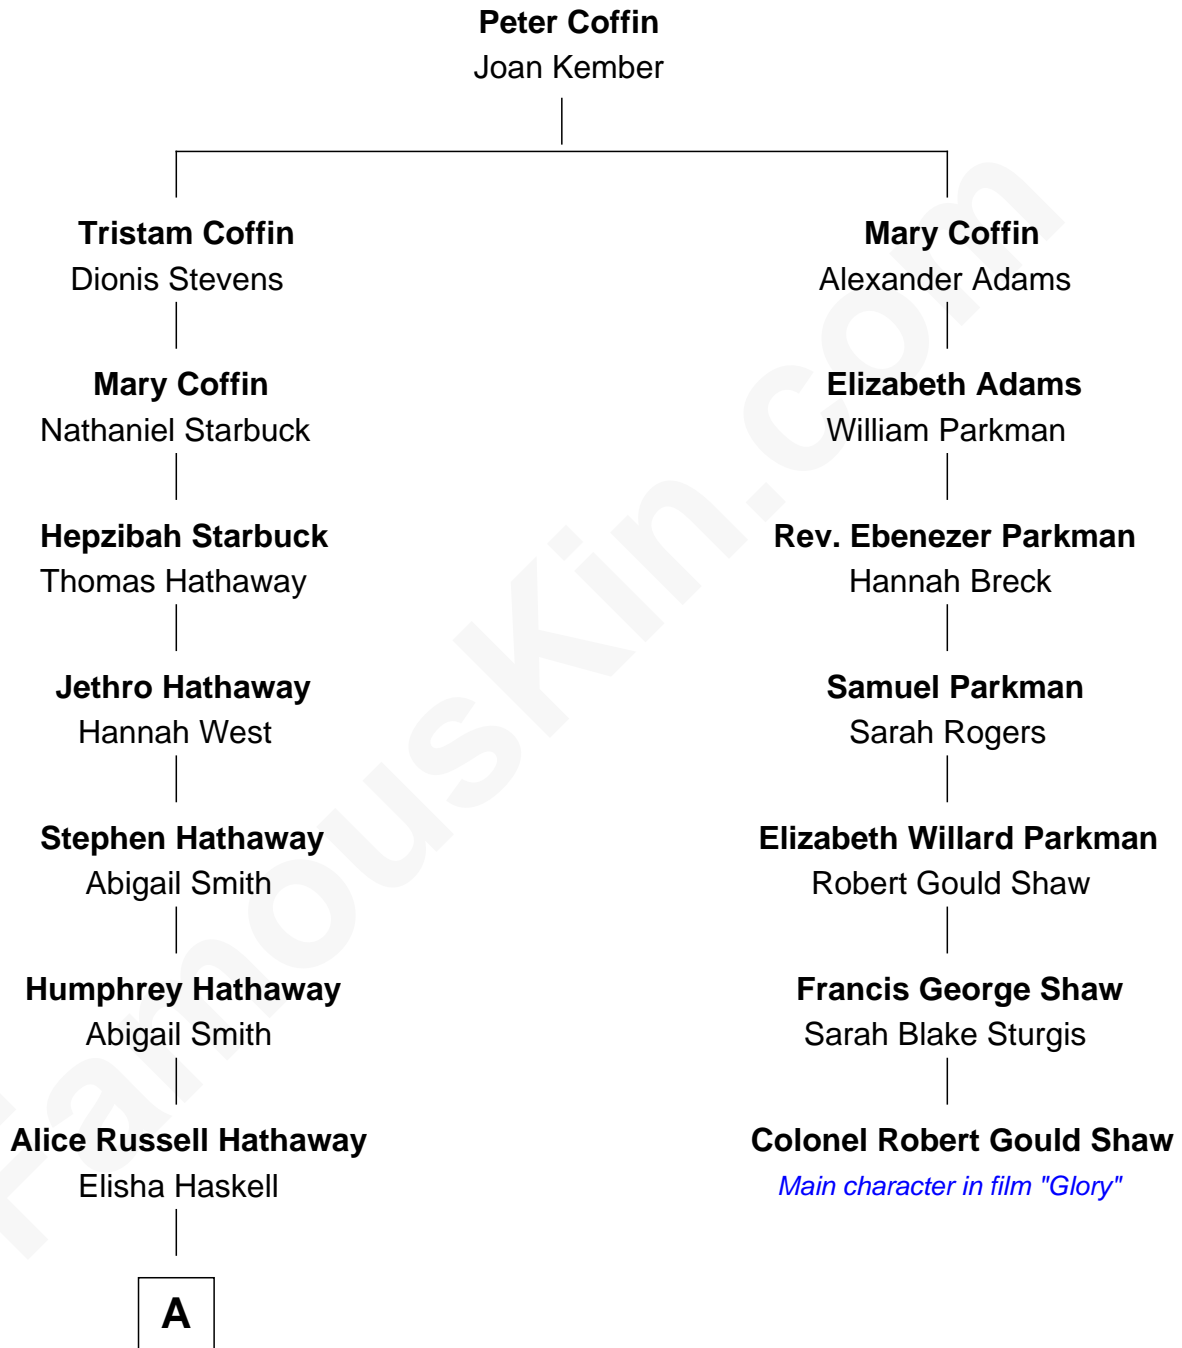

## Relationship Chart of

### Alice (Lee) Roosevelt

*First Wife of President Theodore Roosevelt*

6th cousin 2 times removed of

### Colonel Robert Gould Shaw

*U.S. Civil War leader of film "Glory" fame*

**A**

—  
**Caroline Watts Haskell**

George Cabot Lee

—  
**Alice (Lee) Roosevelt**

*Wife of President Theodore Roosevelt*

FamousKin.com