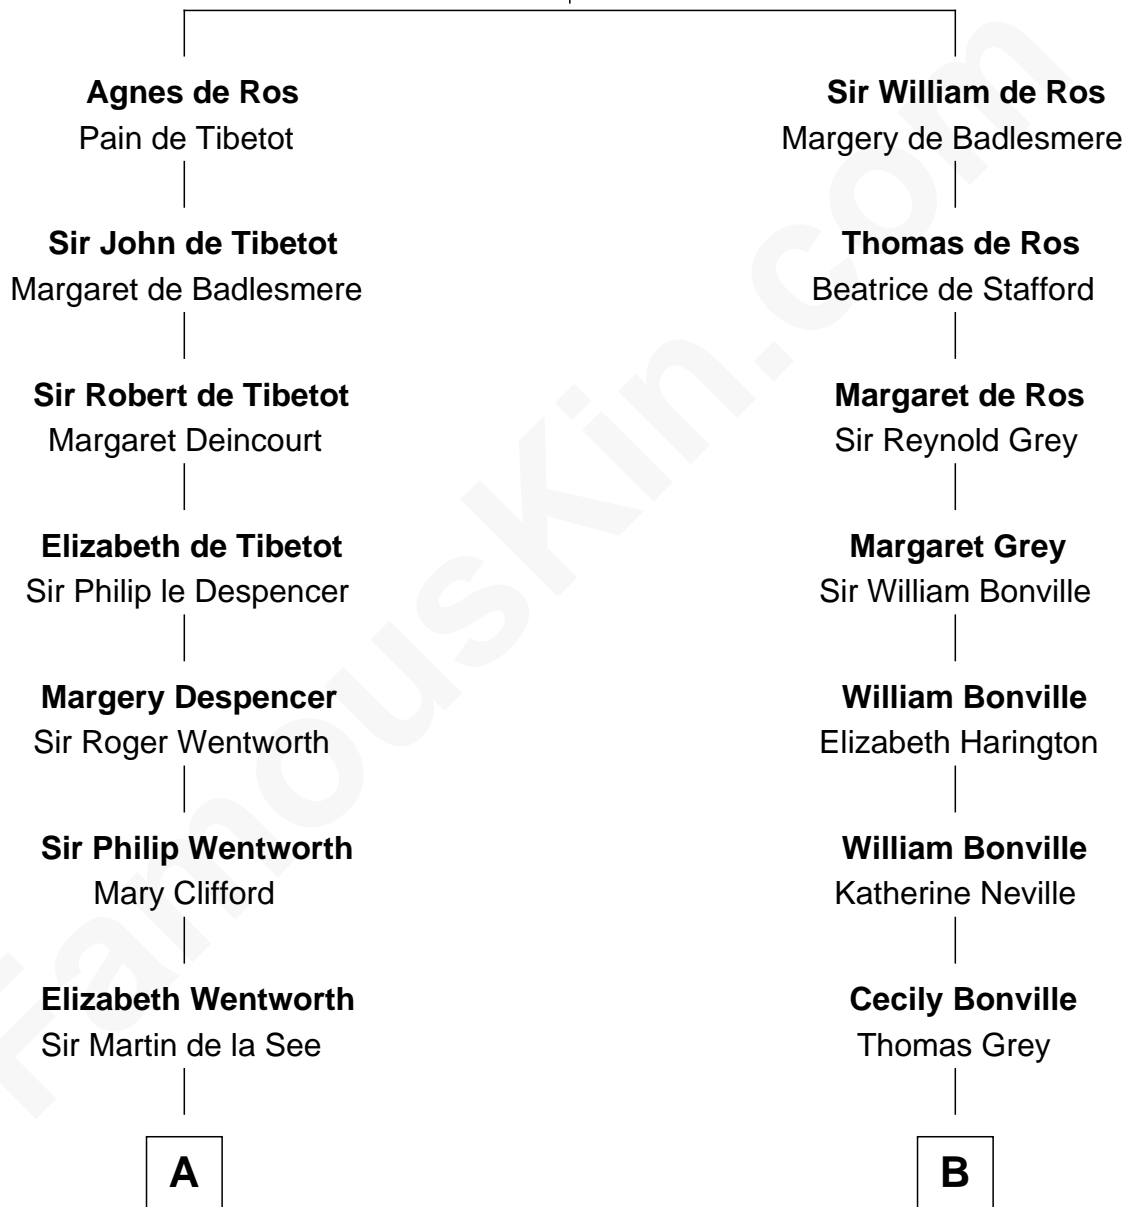

## Relationship Chart of

### Alice (Lee) Roosevelt

*First Wife of President Theodore Roosevelt*

18th cousin 3 times removed of

### Colonel Robert Gould Shaw

*U.S. Civil War leader of film "Glory" fame*

**William de Ros**  
Maude de Vaux

**C**

**Nancy Clarke**  
Francis Cabot

**Mary Ann Cabot**  
Nathaniel Cabot Lee

**John Clarke Lee**  
Harriet Paine Rose

**George Cabot Lee**  
Caroline Watts Haskell

**Alice (Lee) Roosevelt**  
*Wife of President Theodore Roosevelt*

**D**

**Francis George Shaw**  
Sarah Blake Sturgis

**Colonel Robert Gould Shaw**  
*Main character in film "Glory"*