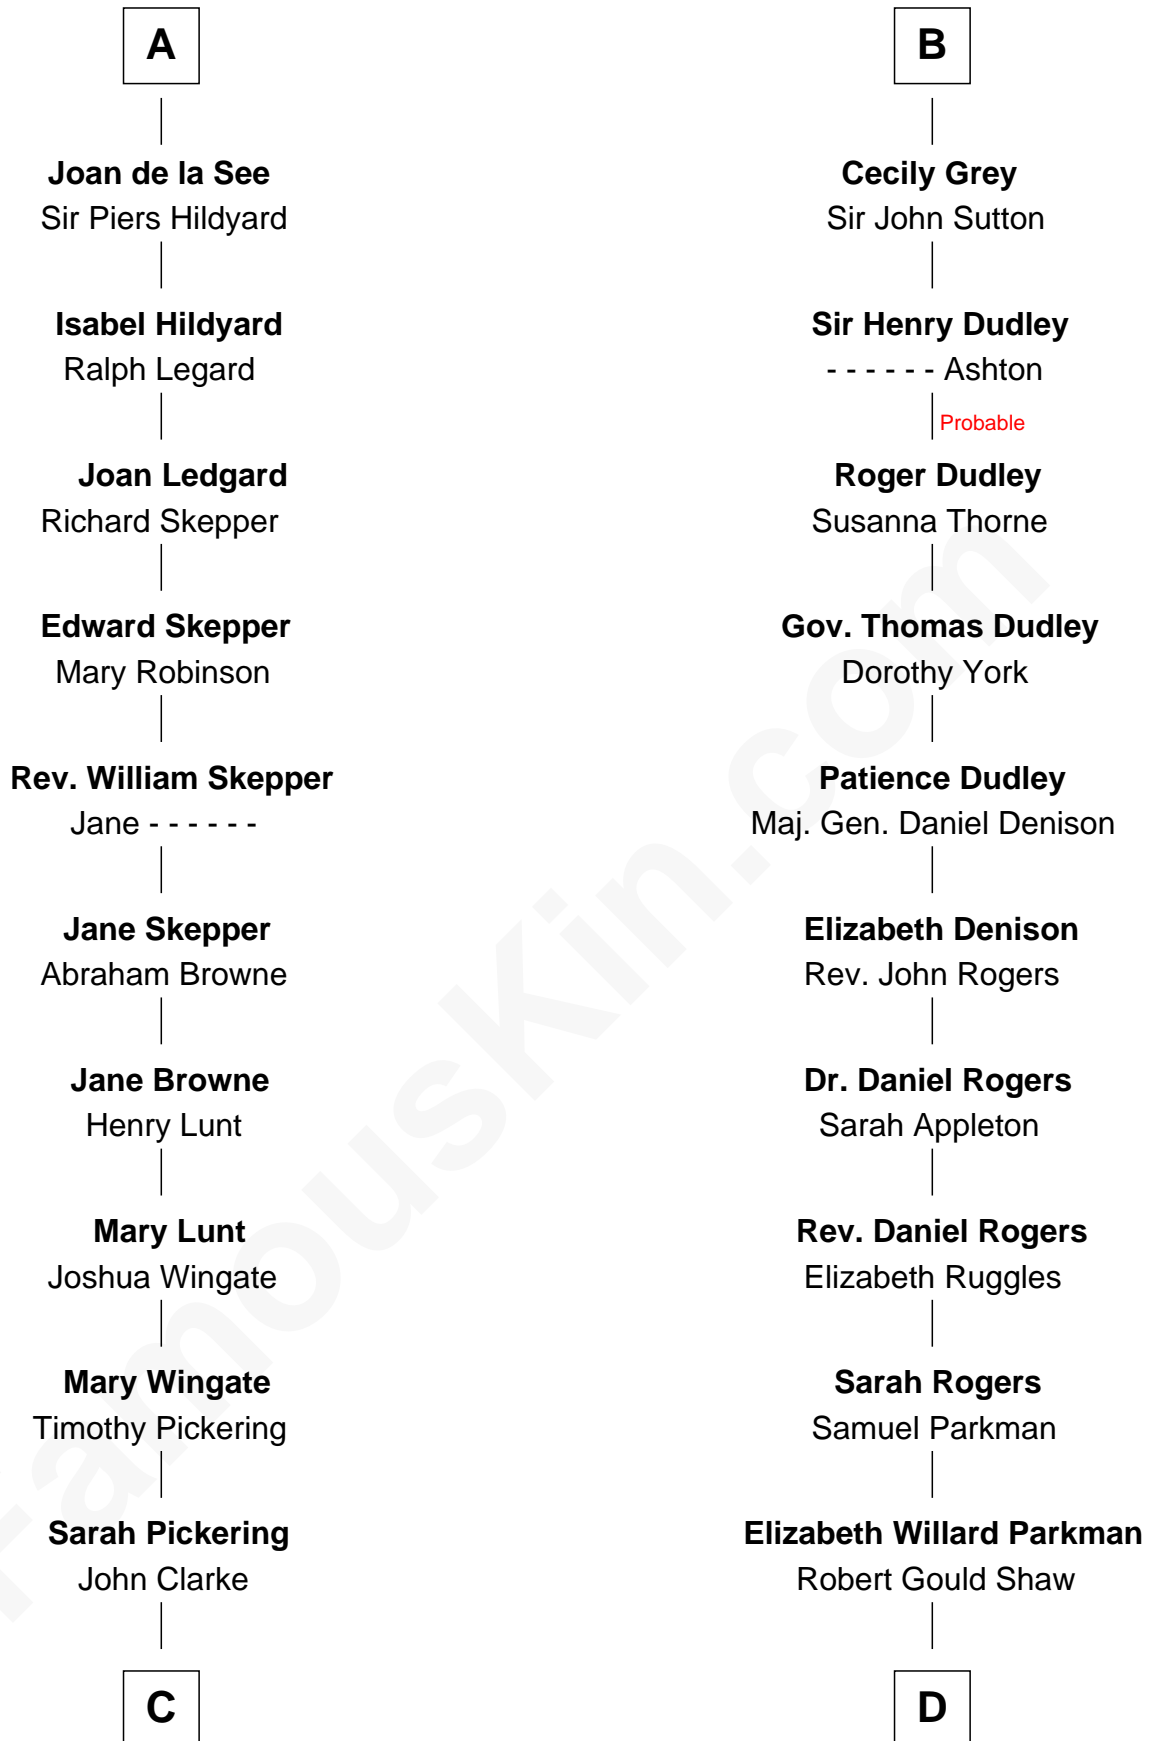

## Relationship Chart of

### Alice (Lee) Roosevelt

*First Wife of President Theodore Roosevelt*

18th cousin 3 times removed of

### Colonel Robert Gould Shaw

*U.S. Civil War leader of film "Glory" fame*

**William de Ros**  
Maude de Vaux

**C**

**Nancy Clarke**  
Francis Cabot

**Mary Ann Cabot**  
Nathaniel Cabot Lee

**John Clarke Lee**  
Harriet Paine Rose

**George Cabot Lee**  
Caroline Watts Haskell

**Alice (Lee) Roosevelt**  
*Wife of President Theodore Roosevelt*

**D**

**Francis George Shaw**  
Sarah Blake Sturgis

**Colonel Robert Gould Shaw**  
*Main character in film "Glory"*