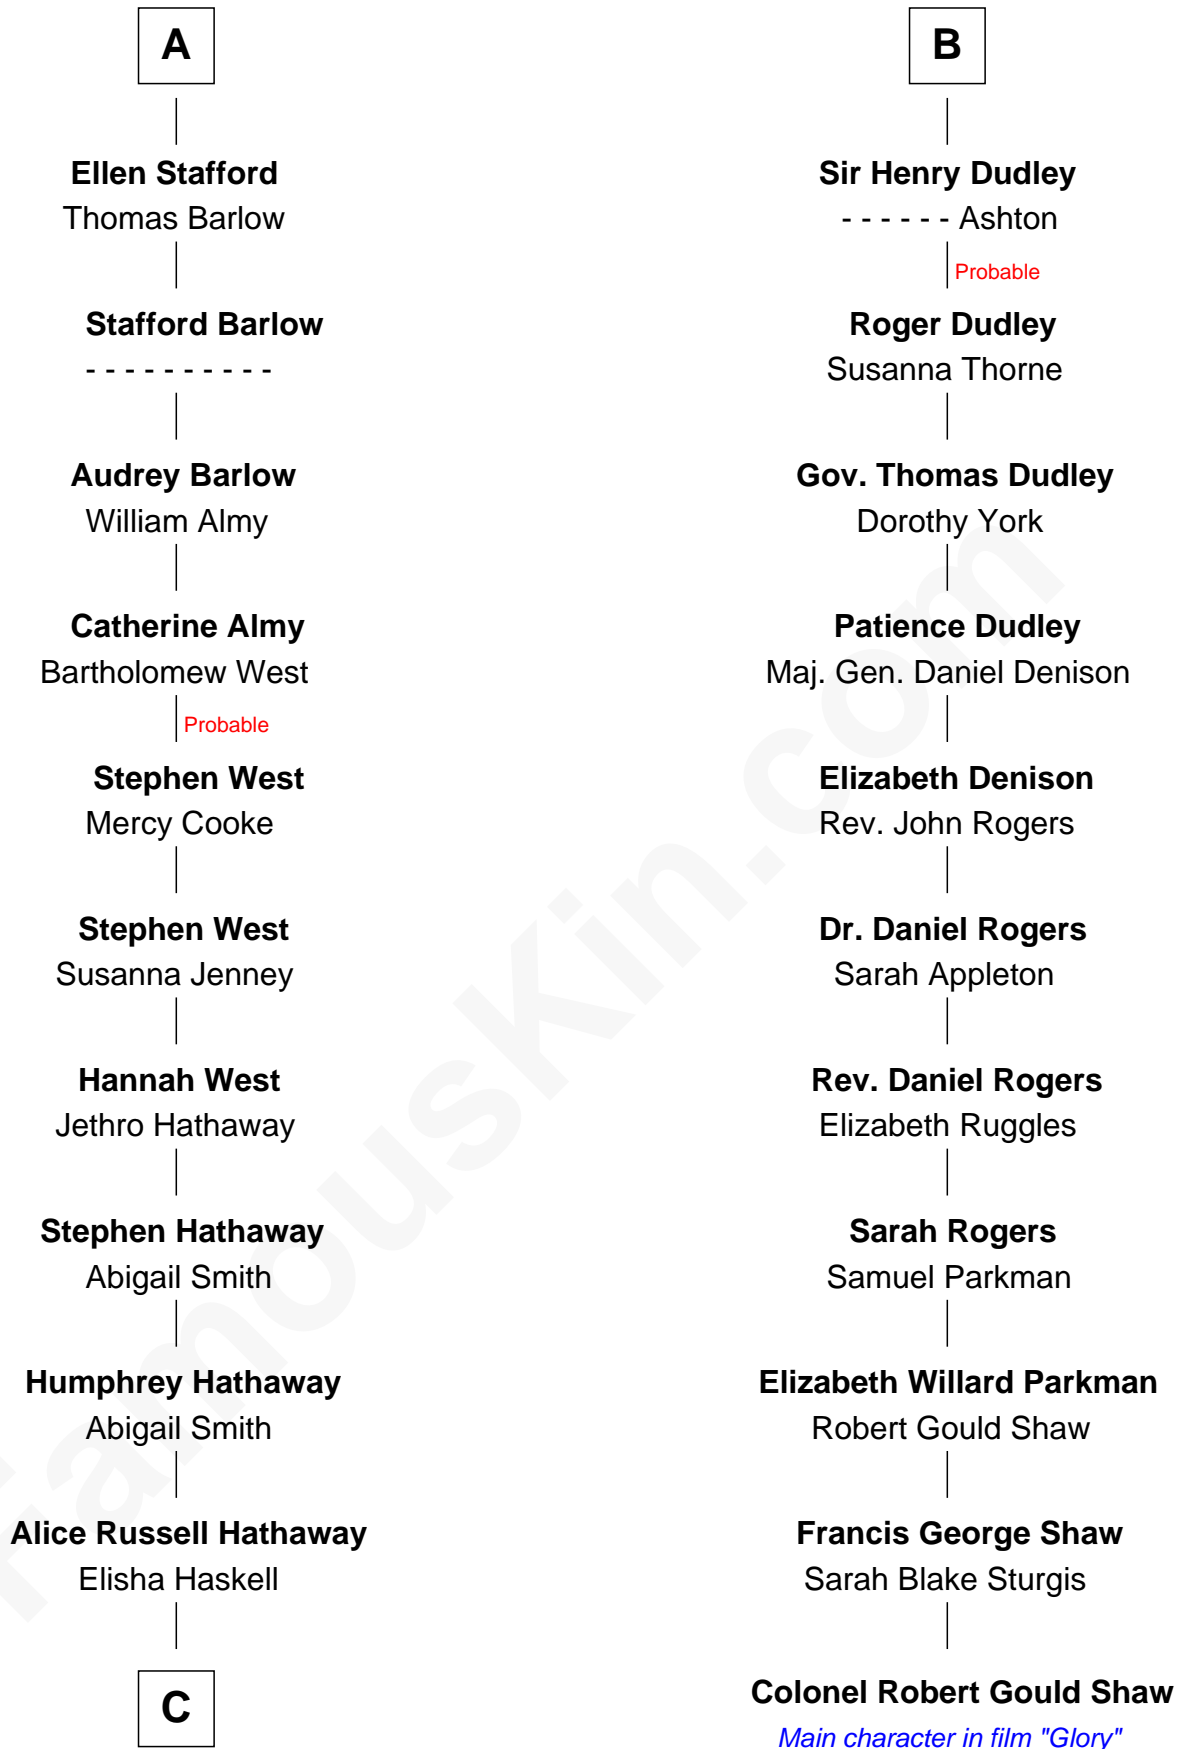

FamousKin.com

Relationship Chart of

Alice (Lee) Roosevelt

First Wife of President Theodore Roosevelt

17th cousin 1 time removed of

Colonel Robert Gould Shaw

U.S. Civil War leader of film "Glory" fame

Ralph de Stafford

A

Beatrice de Stafford

Thomas de Ros

Margaret de Ros

Sir Reynold Grey

Margaret Grey

Sir William Bonville

William Bonville

Elizabeth Harington

William Bonville

Katherine Neville

Cecily Bonville

Thomas Grey

Cecily Grey

Sir John Sutton

B

C

Caroline Watts Haskell

George Cabot Lee

Alice (Lee) Roosevelt

Wife of President Theodore Roosevelt

FamousKin.com