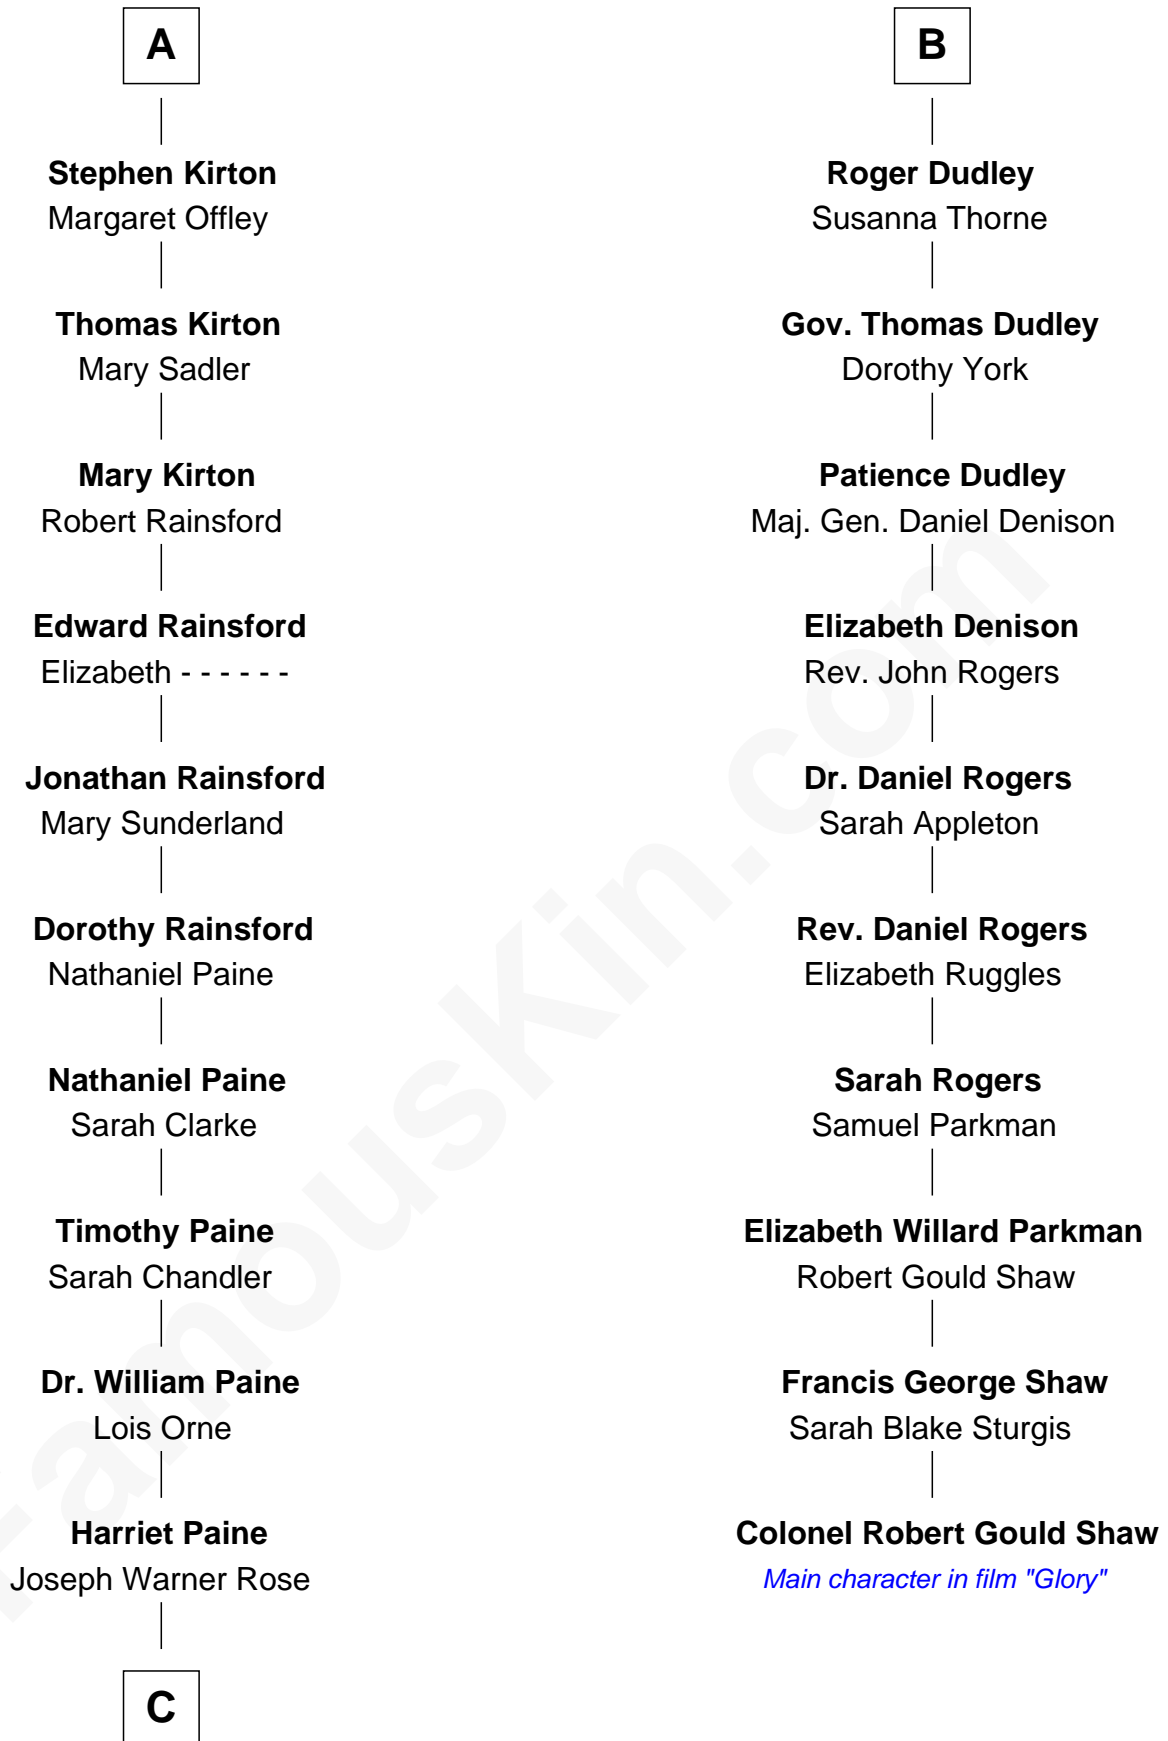

FamousKin.com

Relationship Chart of

Alice (Lee) Roosevelt

First Wife of President Theodore Roosevelt

16th cousin 3 times removed of

Colonel Robert Gould Shaw

U.S. Civil War leader of film "Glory" fame

C

—
Harriet Paine Rose

John Clarke Lee

—
George Cabot Lee

Caroline Watts Haskell

—
Alice (Lee) Roosevelt

Wife of President Theodore Roosevelt

FamousKin.com