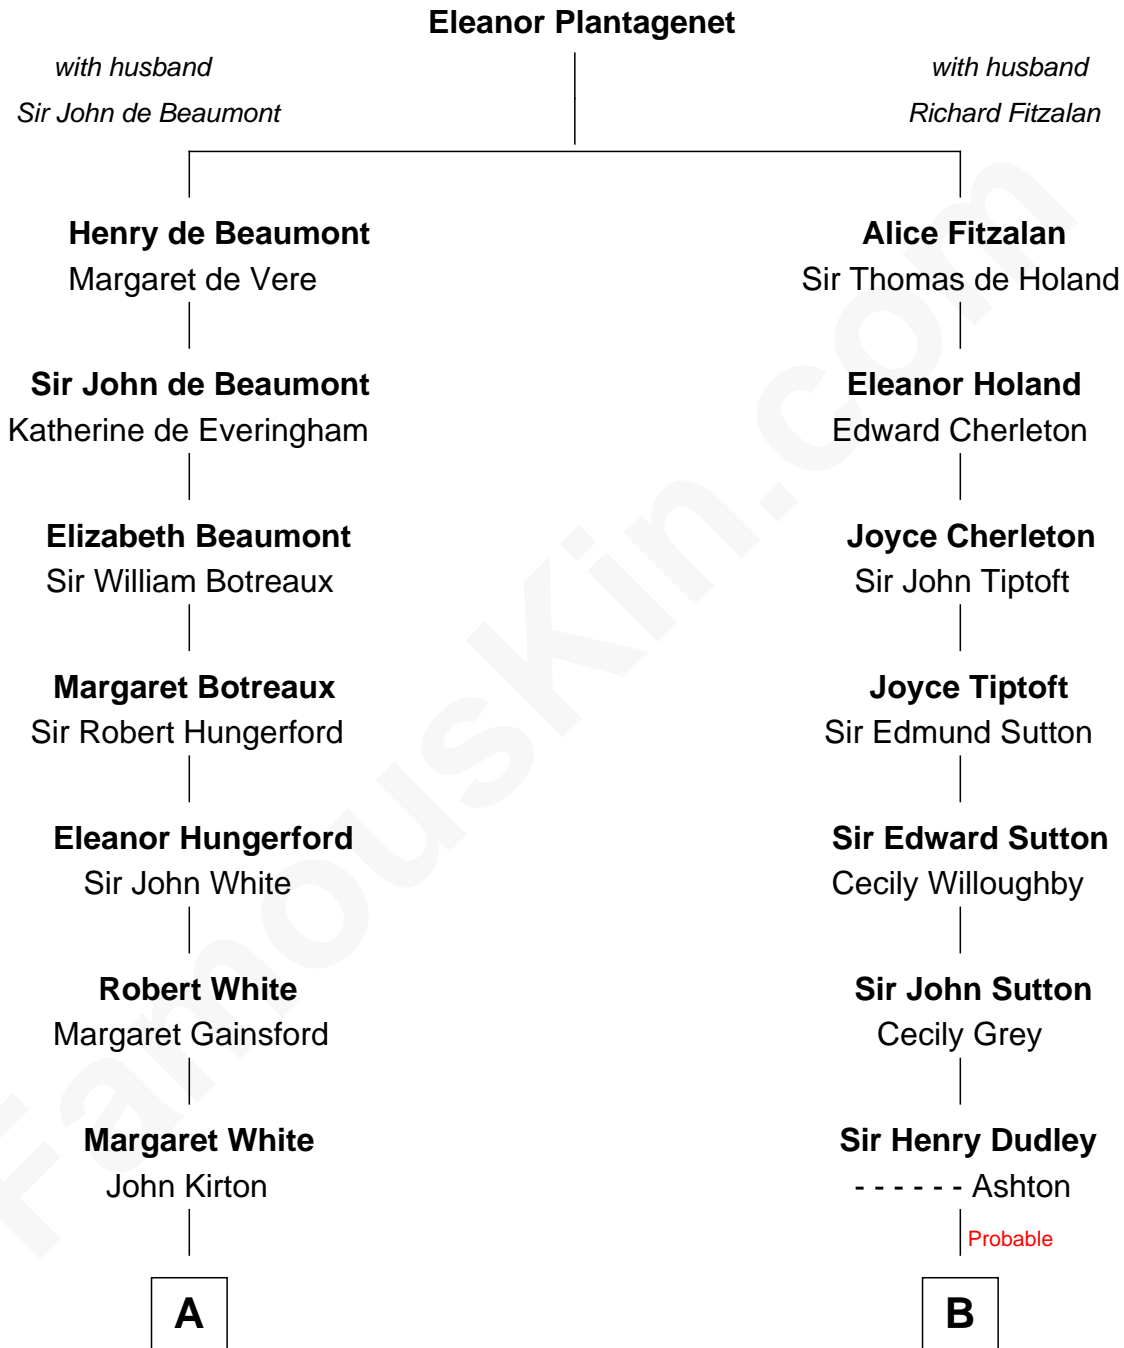

FamousKin.com

Relationship Chart of

Alice (Lee) Roosevelt

First Wife of President Theodore Roosevelt

16th cousin 3 times removed of

Colonel Robert Gould Shaw

U.S. Civil War leader of film "Glory" fame

C

—
Harriet Paine Rose

John Clarke Lee

—
George Cabot Lee

Caroline Watts Haskell

—
Alice (Lee) Roosevelt

Wife of President Theodore Roosevelt

FamousKin.com