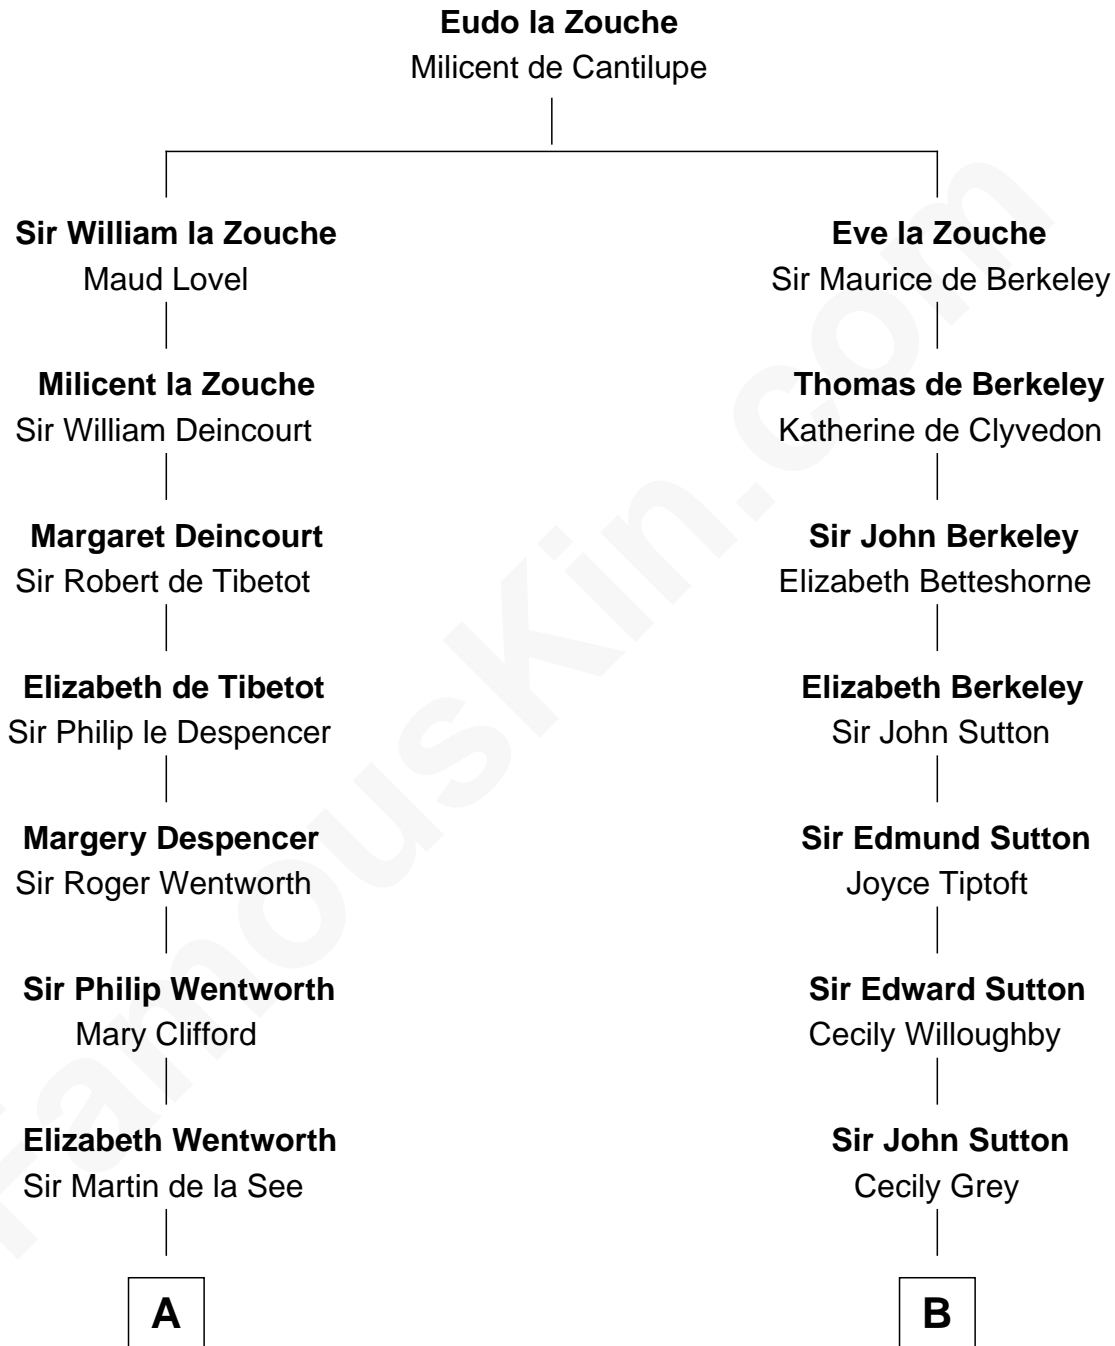

## Relationship Chart of

### Alice (Lee) Roosevelt

*First Wife of President Theodore Roosevelt*

17th cousin 4 times removed of

### Colonel Robert Gould Shaw

*U.S. Civil War leader of film "Glory" fame*

**C**

—  
**Nancy Clarke**

Francis Cabot

—  
**Mary Ann Cabot**

Nathaniel Cabot Lee

—  
**John Clarke Lee**