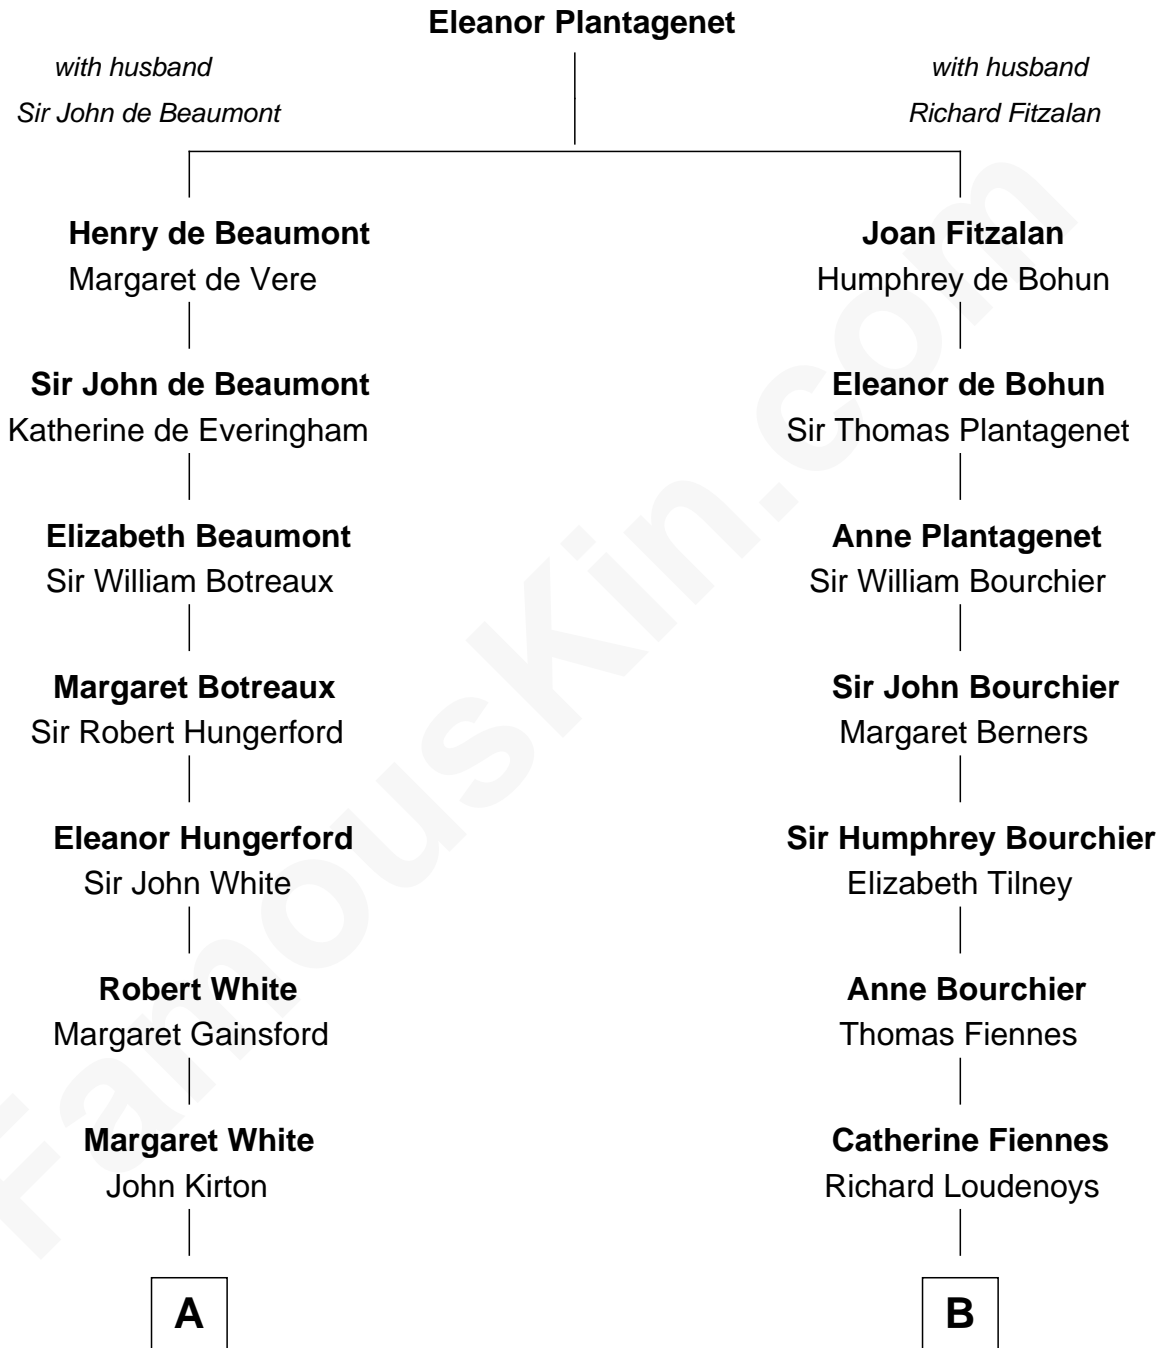

FamousKin.com

Relationship Chart of

Alice (Lee) Roosevelt

First Wife of President Theodore Roosevelt

19th cousin 2 times removed of

Anne Baxter
Movie Actress

C

Harriet Paine Rose

John Clarke Lee

George Cabot Lee

Caroline Watts Haskell

Alice (Lee) Roosevelt

Wife of President Theodore Roosevelt

D

Rev. David Wright

Abigail Goddard