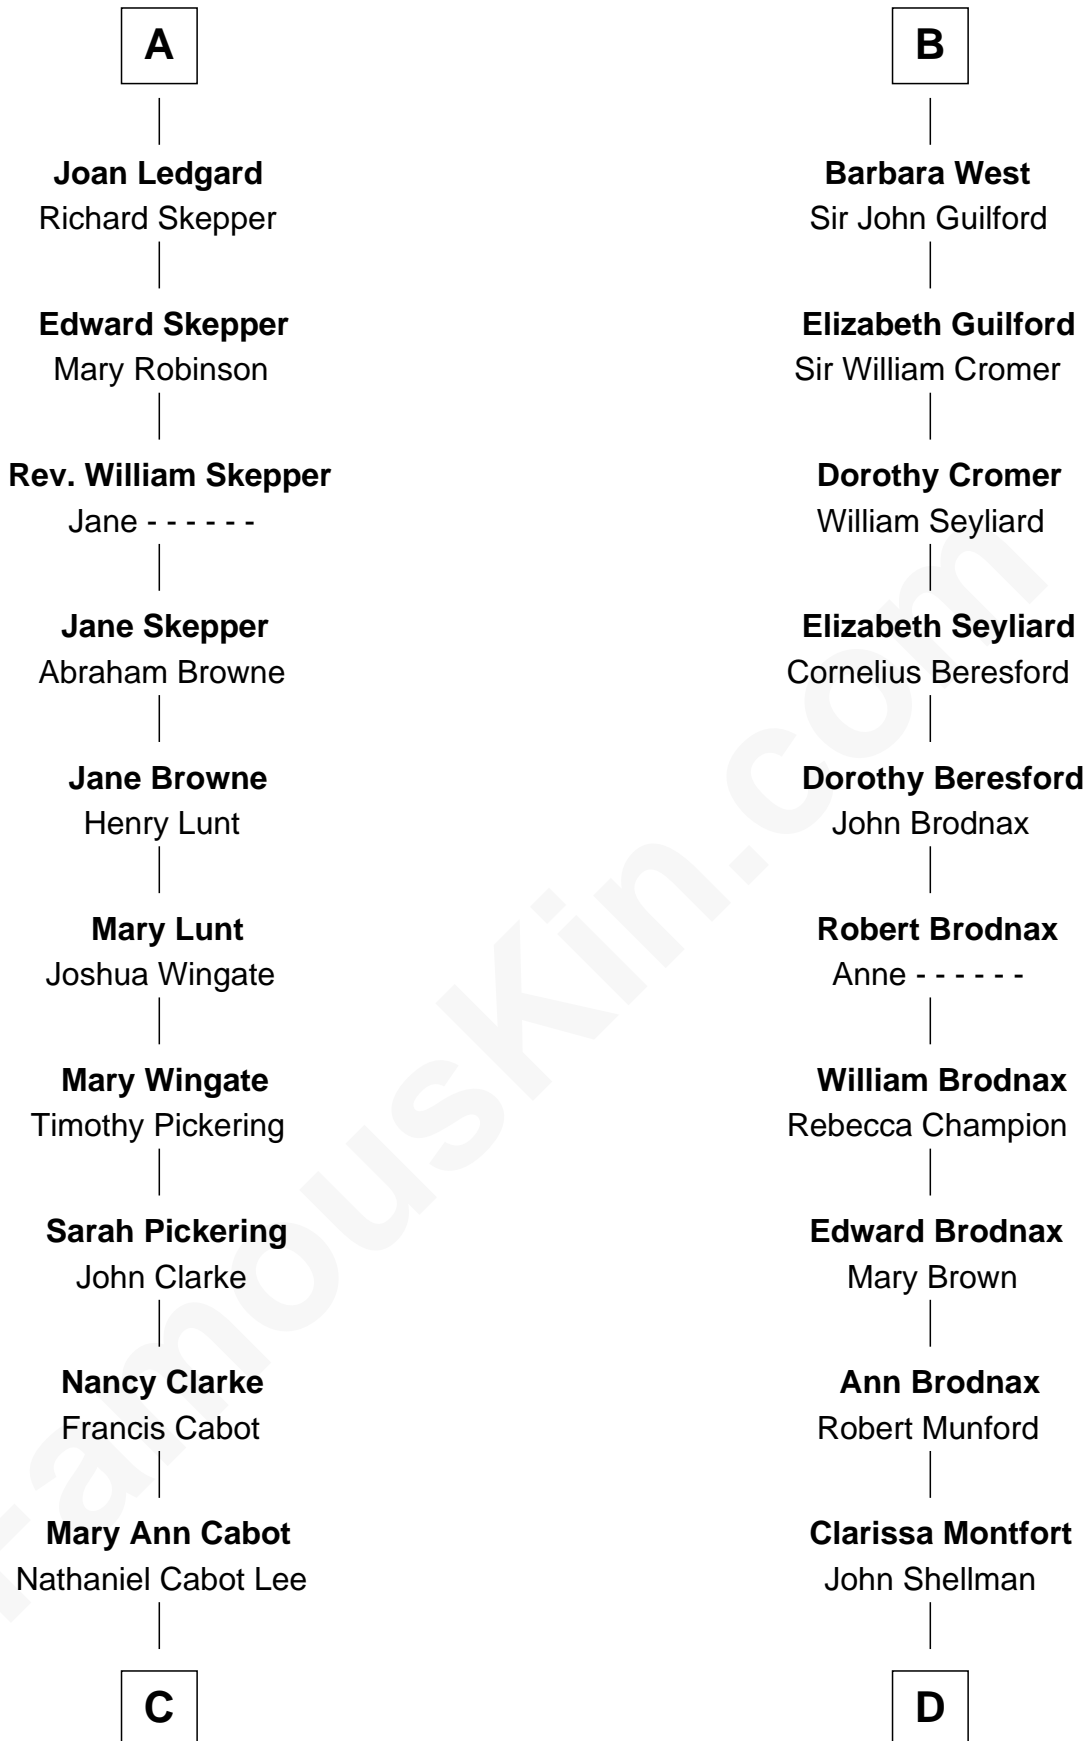

FamousKin.com

Relationship Chart of

Alice (Lee) Roosevelt

First Wife of President Theodore Roosevelt

19th cousin 2 times removed of

George H. W. Bush
41st U.S. President

Sir Thomas de Beauchamp
Katherine de Mortimer

Isabel Hildyard
Ralph Legard

A

Maud de Beauchamp
Sir Roger de Clifford

Katherine de Clifford
Sir Ralph de Greystoke

Maud de Greystoke
Eudo de Welles

Sir Lionel de Welles
Joan de Waterton

Eleanor de Welles
Sir Thomas Hoo

Anne Hoo
Sir Roger Copley

Eleanor Copley
Sir Thomas West

B

C

John Clarke Lee
Harriet Paine Rose

George Cabot Lee
Caroline Watts Haskell

Alice (Lee) Roosevelt
Wife of President Theodore Roosevelt

D