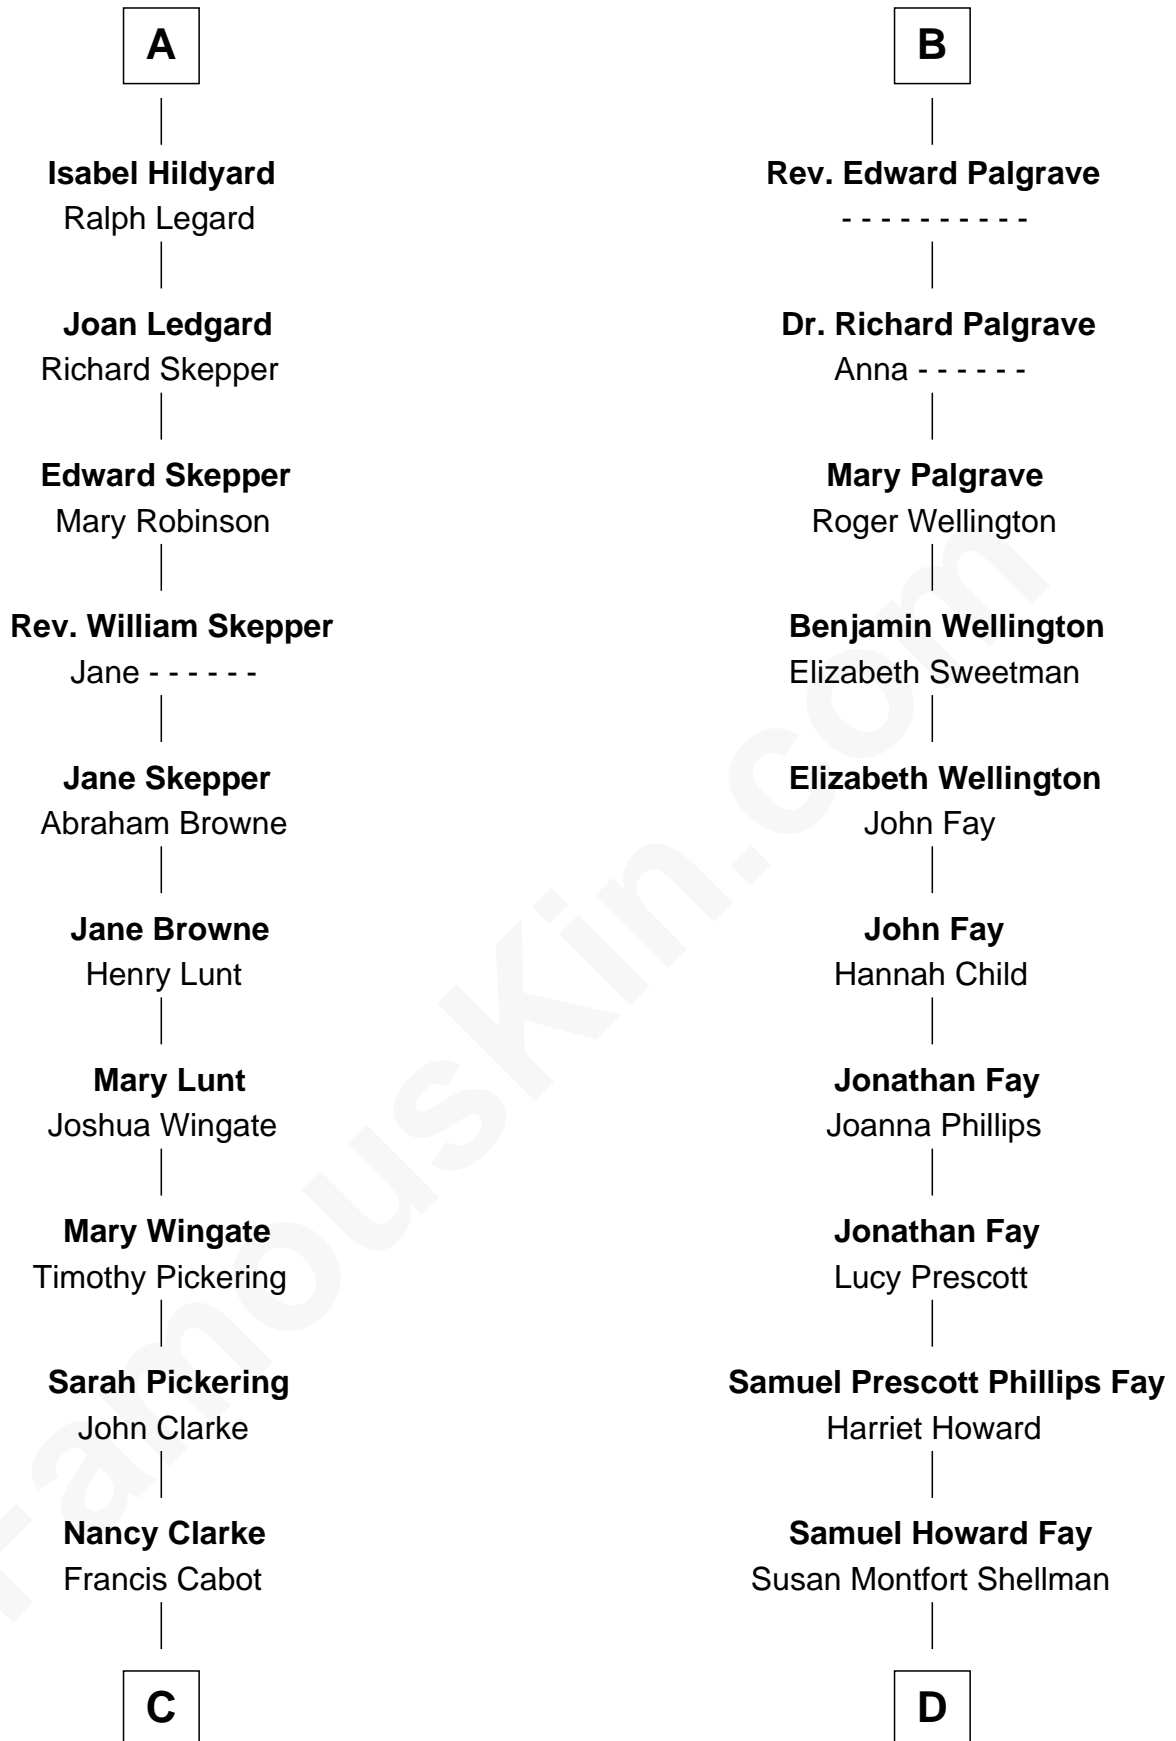

FamousKin.com

Relationship Chart of

Alice (Lee) Roosevelt

First Wife of President Theodore Roosevelt

20th cousin of

George H. W. Bush

41st U.S. President

Elizabeth de Badlesmere

Elizabeth Wentworth
Sir Martin de la See

Anne Glemham
Henry Palgrave

Joan de la See
Sir Piers Hildyard

Thomas Palgrave
Alice Gunton

A

B

C

Mary Ann Cabot
Nathaniel Cabot Lee

John Clarke Lee
Harriet Paine Rose

George Cabot Lee
Caroline Watts Haskell

Alice (Lee) Roosevelt
Wife of President Theodore Roosevelt

D

Harriet Eleanor Fay
Rev. James Smith Bush

Samuel Prescott Bush
Flora Sheldon

Prescott Sheldon Bush
Dorothy Wear Walker

George H. W. Bush
41st U.S. President