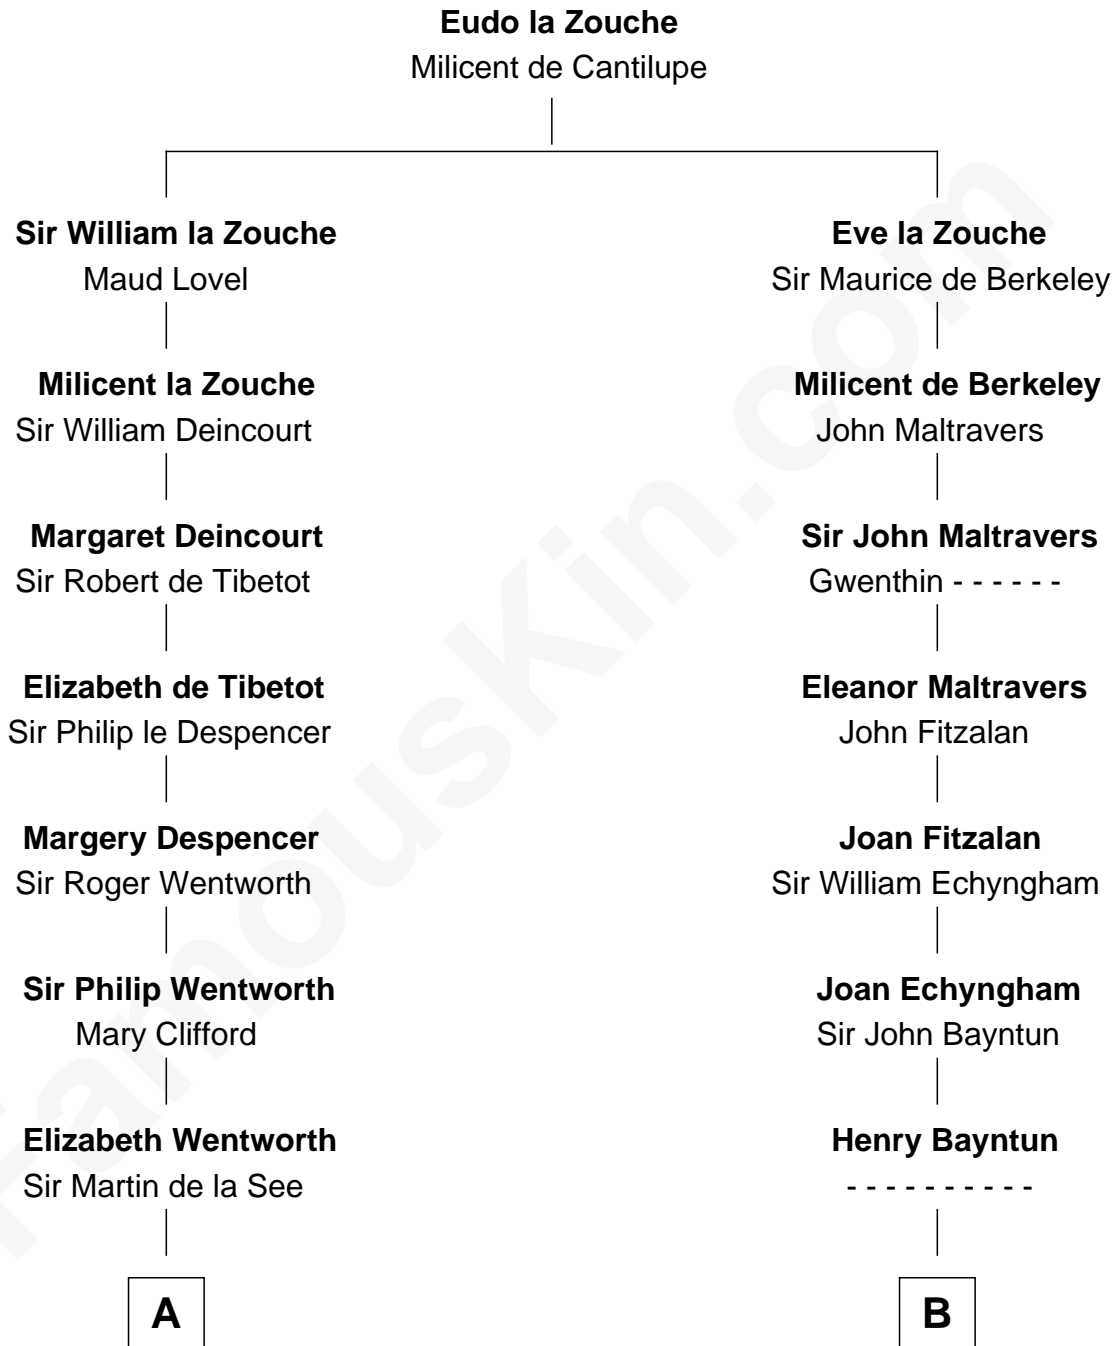

FamousKin.com

Relationship Chart of

Alice (Lee) Roosevelt

First Wife of President Theodore Roosevelt

21st cousin of

Barbara (Pierce) Bush

First Lady of President George H.W. Bush

C

Nancy Clarke
Francis Cabot

Mary Ann Cabot
Nathaniel Cabot Lee

John Clarke Lee
Harriet Paine Rose

George Cabot Lee
Caroline Watts Haskell

Alice (Lee) Roosevelt
Wife of President Theodore Roosevelt

D

Gen. James Pierce
Chloe Holbrook