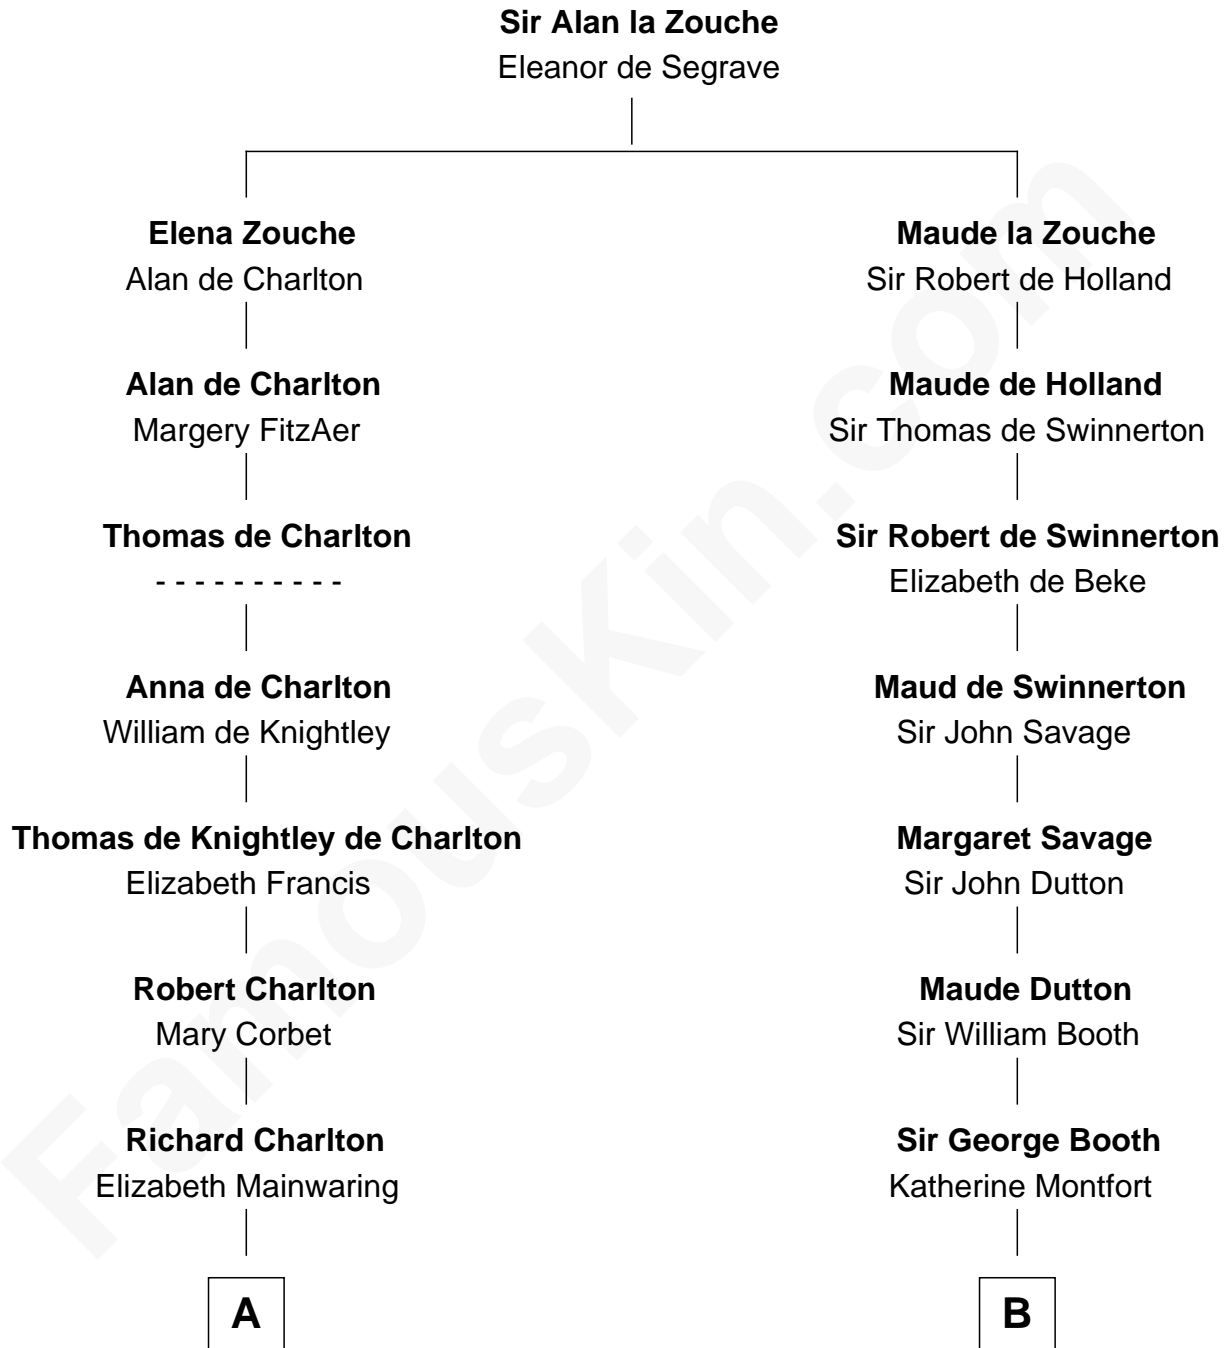

Barbara (Pierce) Bush

First Lady of President George H.W. Bush