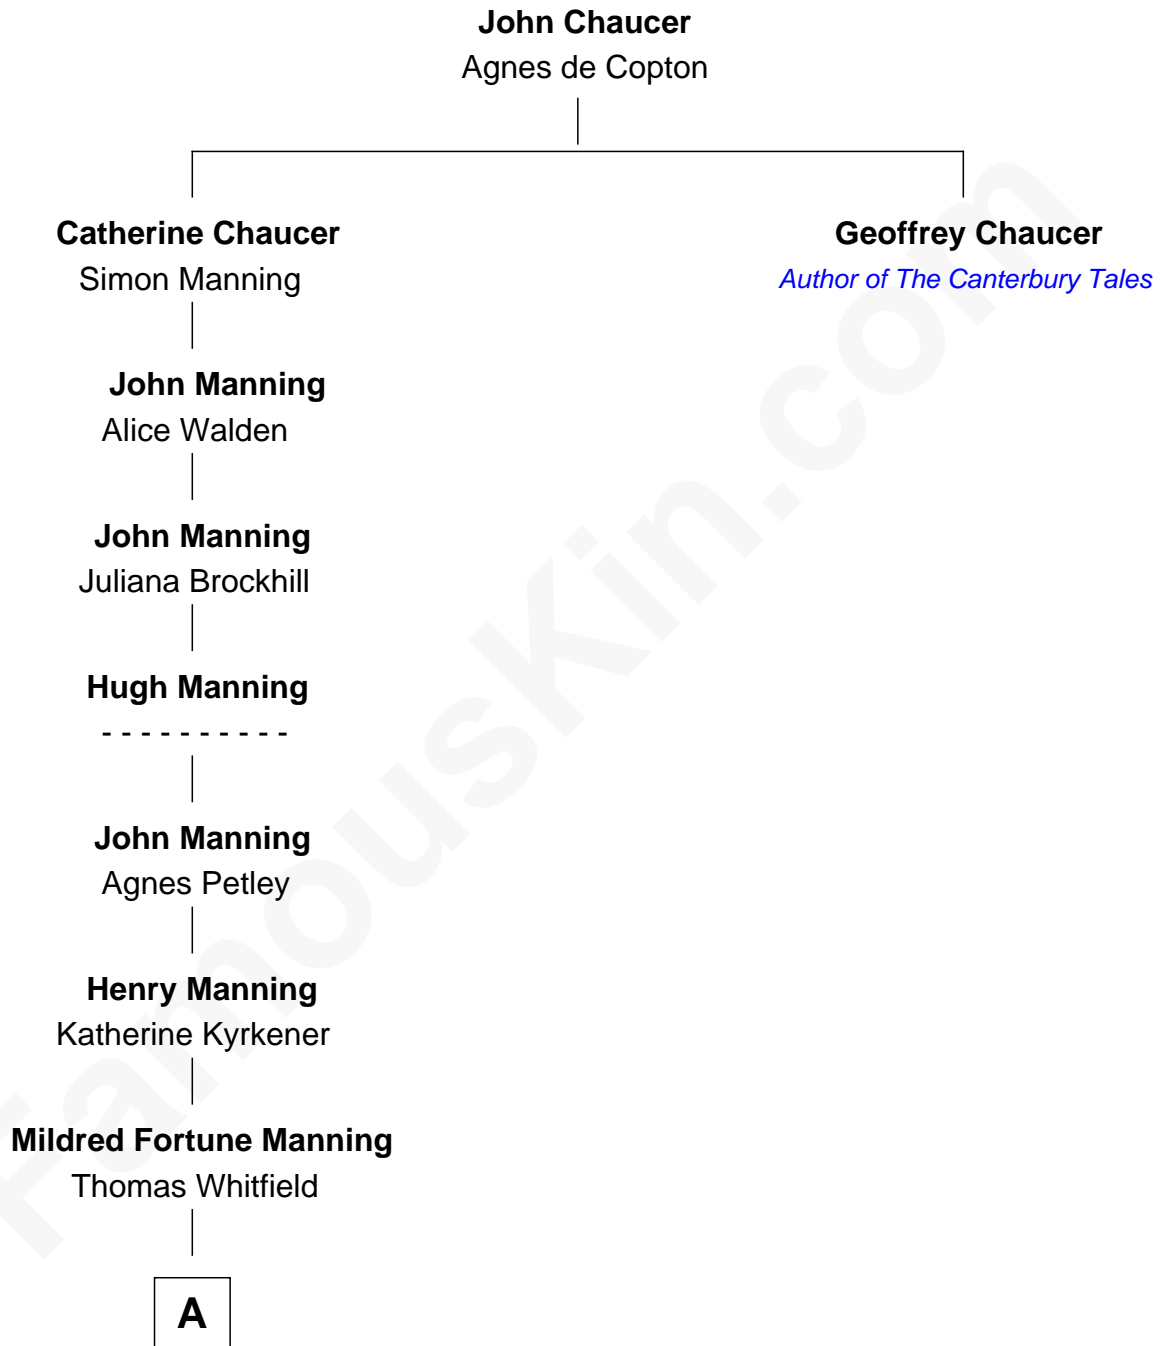

FamousKin.com

Relationship Chart of

Alice (Lee) Roosevelt

First Wife of President Theodore Roosevelt

15th great-grandniece of

Geoffrey Chaucer

English poet and author of The Canterbury Tales

A