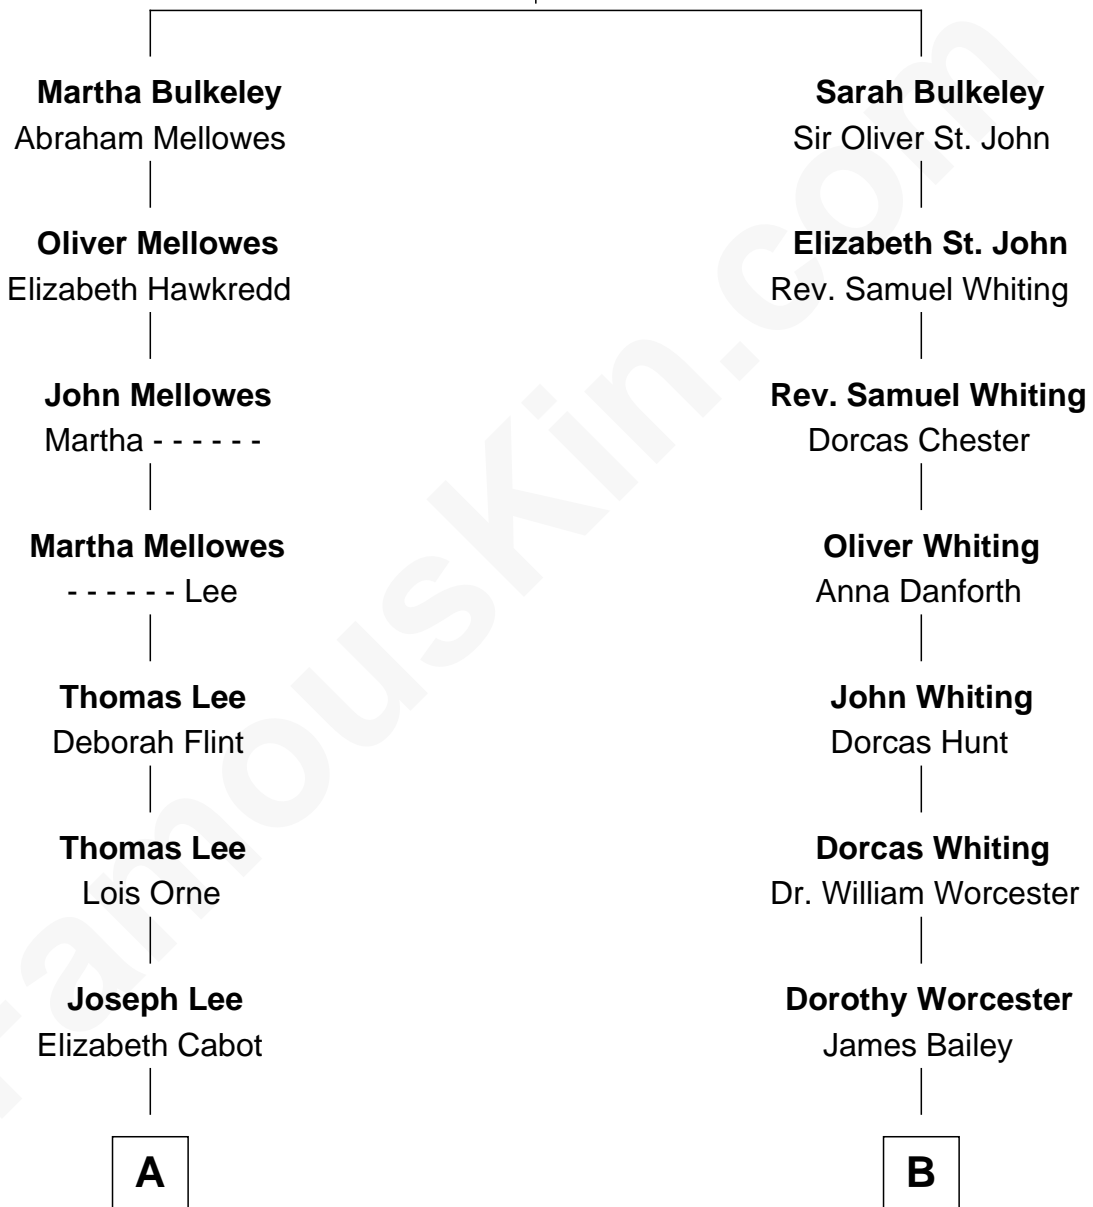

## Relationship Chart of

### Alice (Lee) Roosevelt

*First Wife of President Theodore Roosevelt*

10th cousin 1 time removed of

**Bette Davis**  
*Movie Actress*

**Rev. Edward Bulkeley**  
Olive Irby

**A**

**Nathaniel Cabot Lee**

Mary Ann Cabot

**John Clarke Lee**

Harriet Paine Rose

**George Cabot Lee**

Caroline Watts Haskell

**Alice (Lee) Roosevelt**

*Wife of President Theodore Roosevelt*

**B**

**Benjamin W. Bailey**

Latta Hopkins

**Harriet Jane Bailey**

Charles Otis Thompson

**Harriet Eugenia Thompson**

William Aaron Favor

**Ruth Augusta Favor**

Harlow Morrell Davis

**Bette Davis**