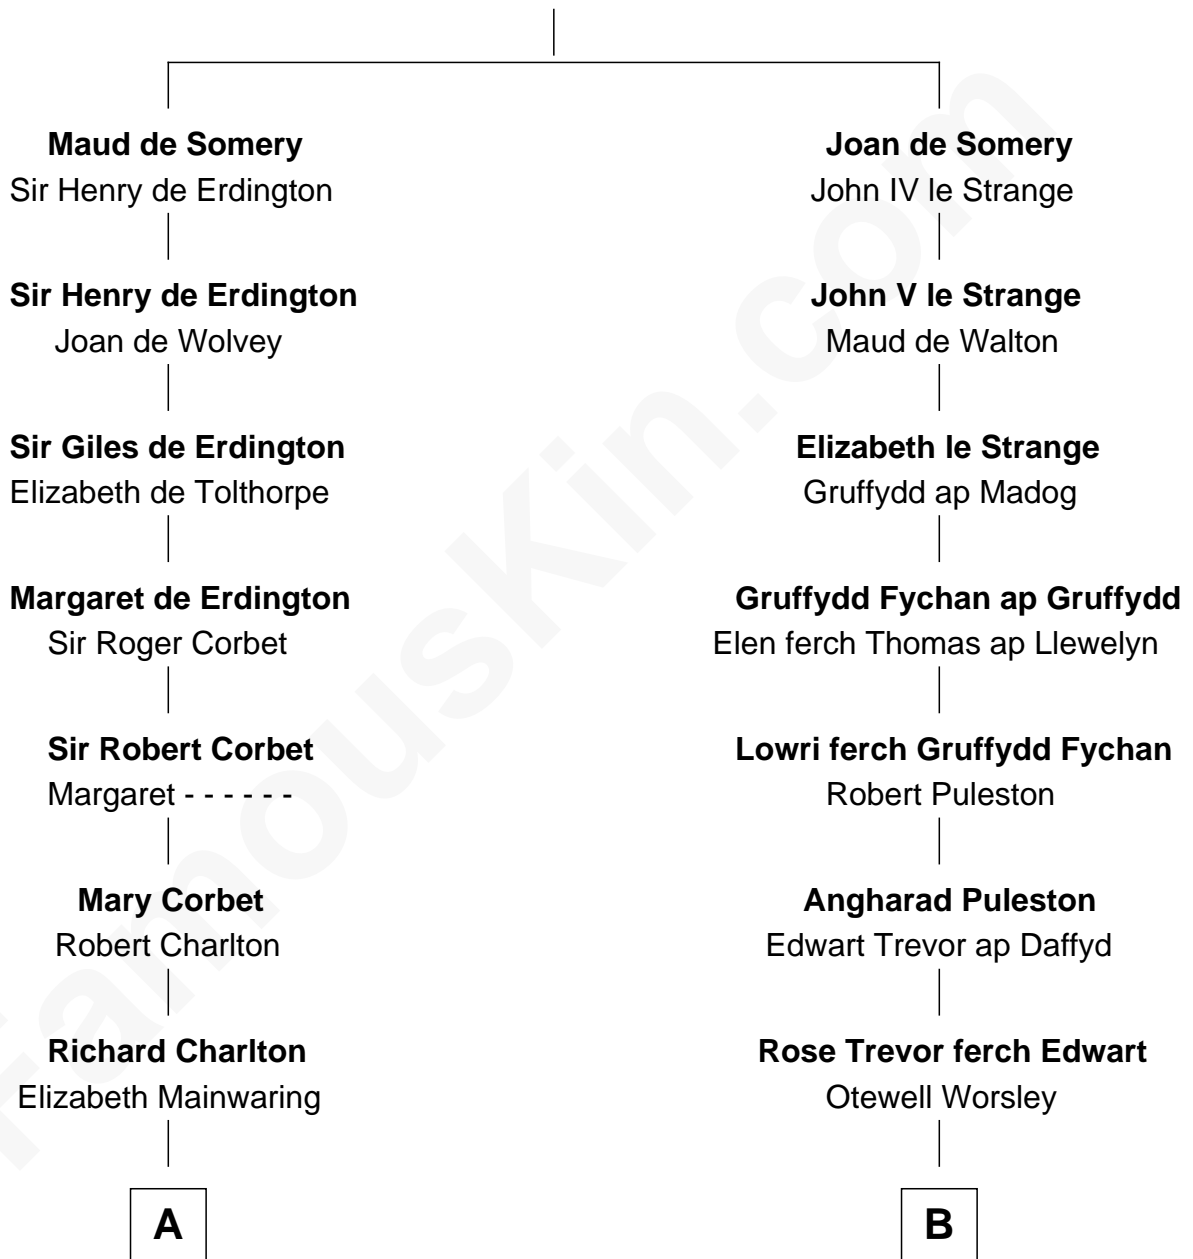

FamousKin.com

Relationship Chart of

Alice (Lee) Roosevelt

First Wife of President Theodore Roosevelt

18th cousin 2 times removed of

Eliphalet Remington

Founder of Remington Arms Company

Sir Roger de Somery

Nichole d'Aubenev

C

Nathaniel Cabot Lee

Mary Ann Cabot

John Clarke Lee

Harriet Paine Rose

George Cabot Lee

Caroline Watts Haskell

Alice (Lee) Roosevelt

Wife of President Theodore Roosevelt

D

Elizabeth Kilbourn

Eliphalet Remington

Eliphalet Remington

Founder of Remington Arms Company

FamousKin.com