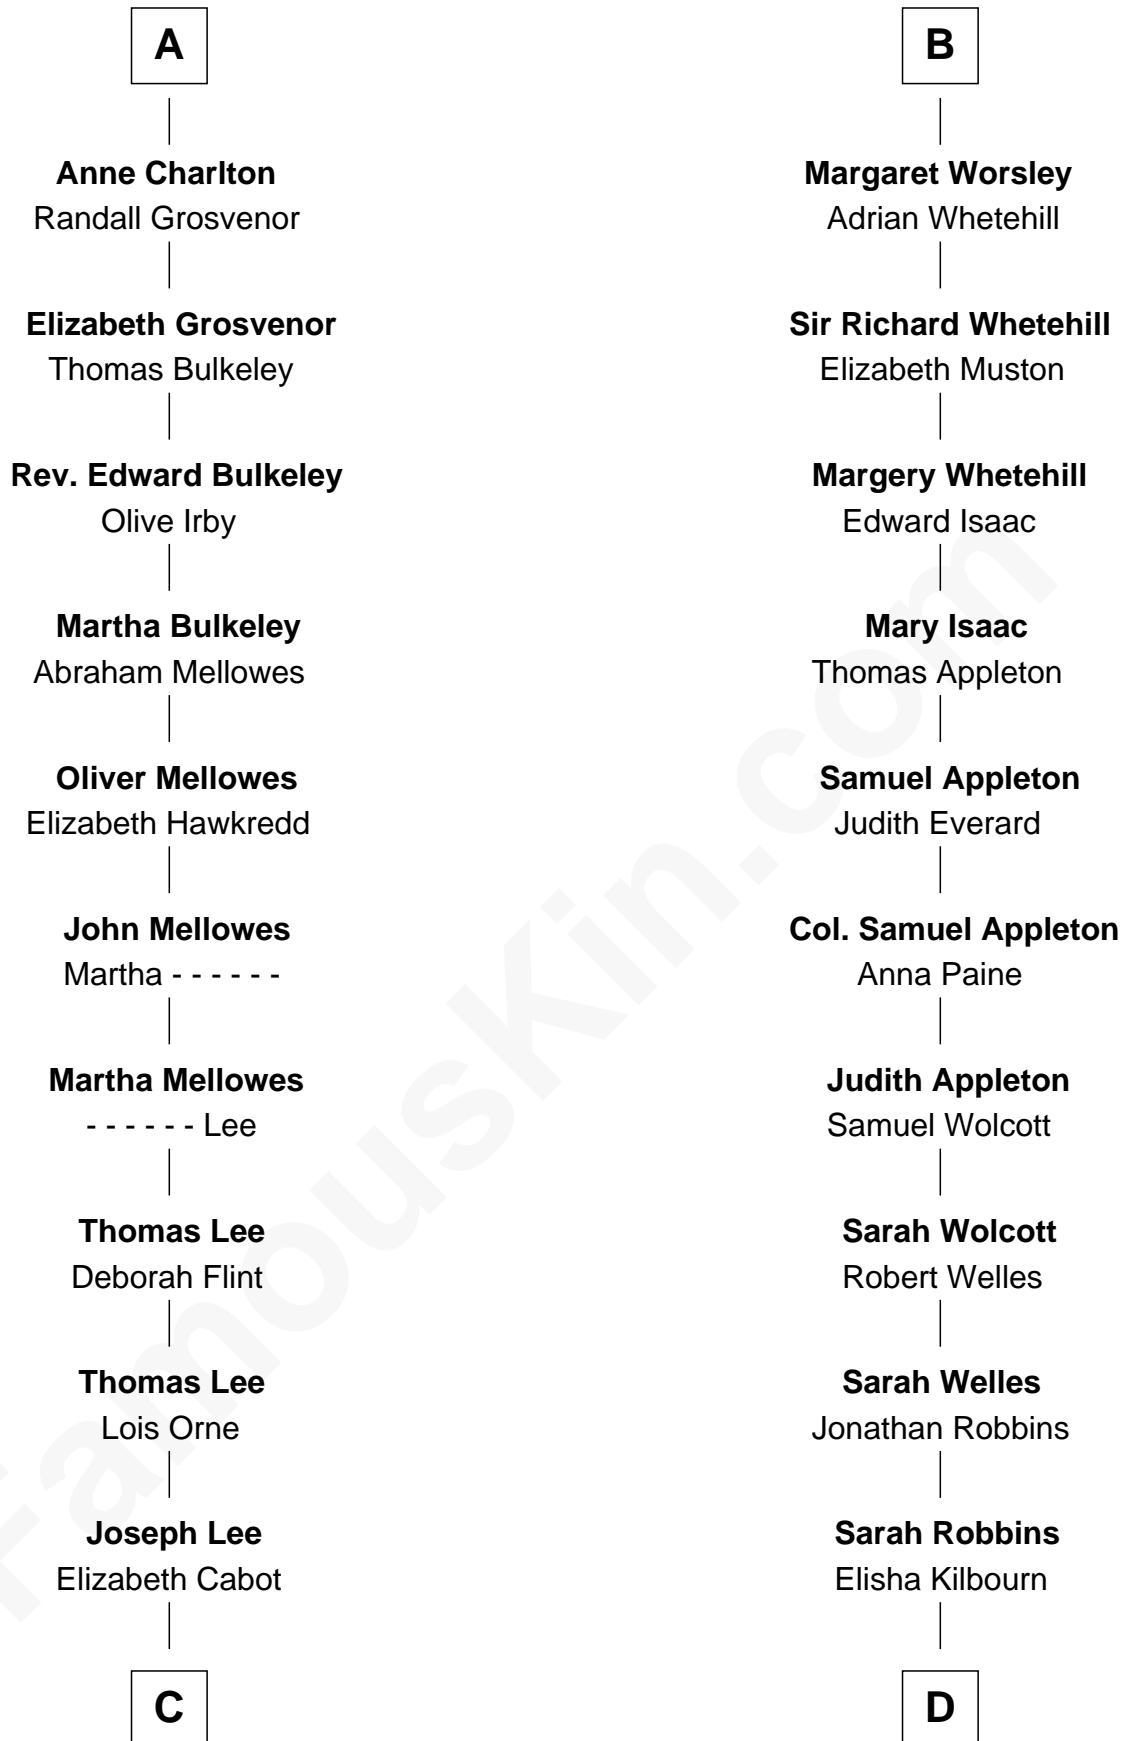

FamousKin.com

Relationship Chart of

Alice (Lee) Roosevelt

First Wife of President Theodore Roosevelt

18th cousin 2 times removed of

Eliphalet Remington

Founder of Remington Arms Company

Sir Roger de Somery

Nichole d'Aubenev

C

Nathaniel Cabot Lee

Mary Ann Cabot

John Clarke Lee

Harriet Paine Rose

George Cabot Lee

Caroline Watts Haskell