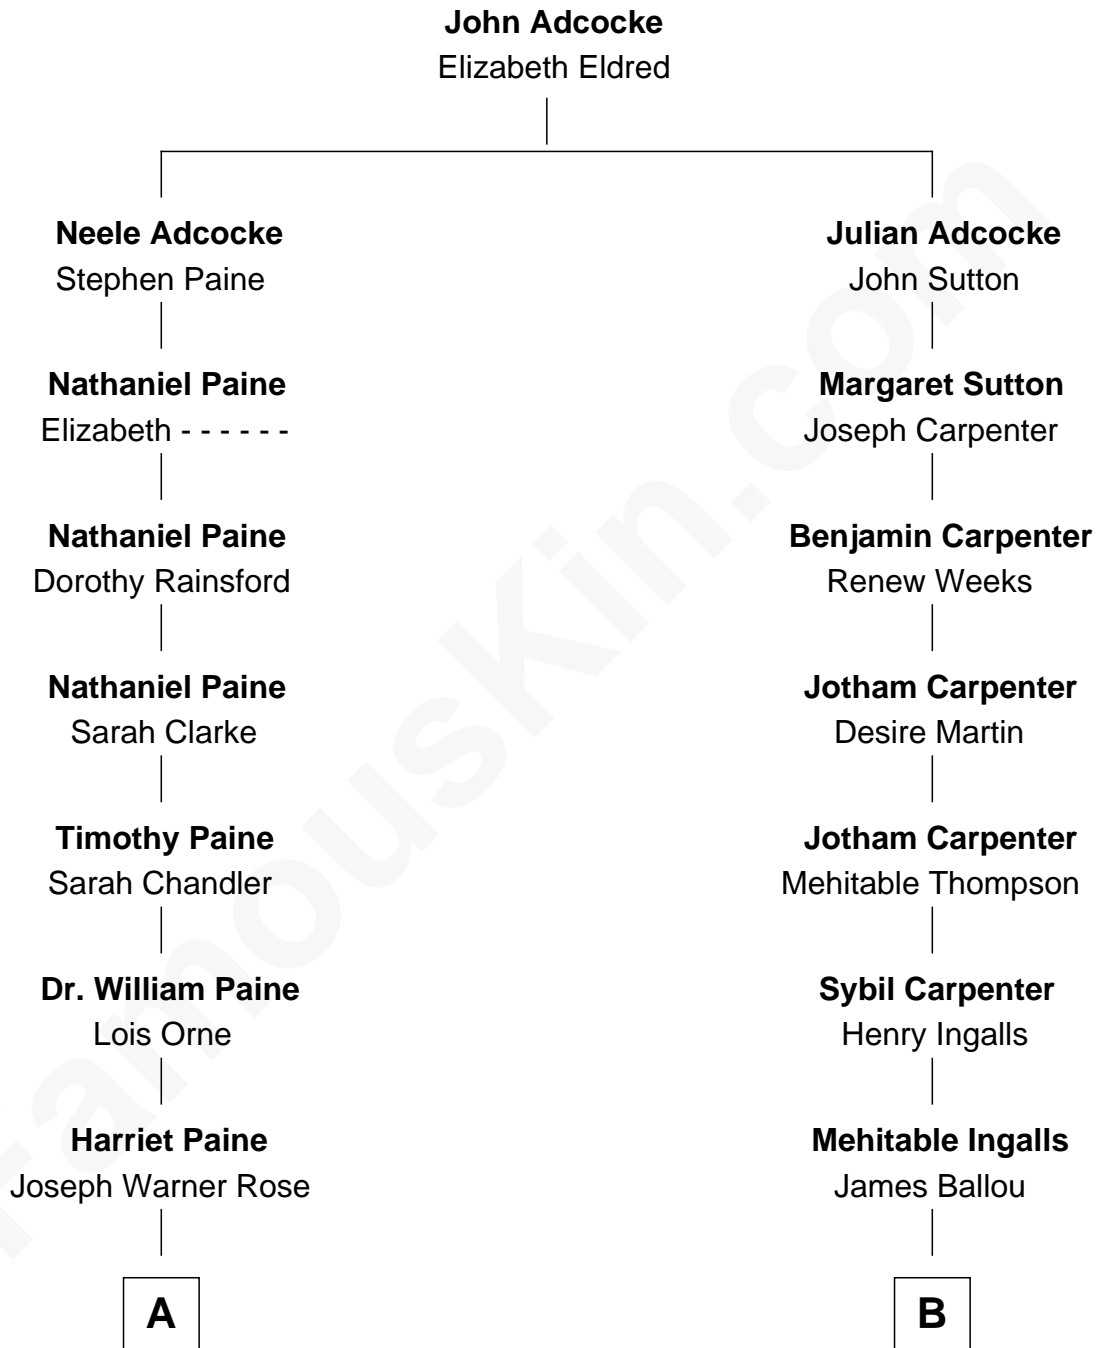

FamousKin.com

Relationship Chart of

Alice (Lee) Roosevelt

First Wife of President Theodore Roosevelt

8th cousin 1 time removed of

James Garfield
20th U.S. President

A

Harriet Paine Rose

John Clarke Lee

George Cabot Lee

Caroline Watts Haskell

Alice (Lee) Roosevelt

Wife of President Theodore Roosevelt

B

Eliza Ballou

Abram Garfield