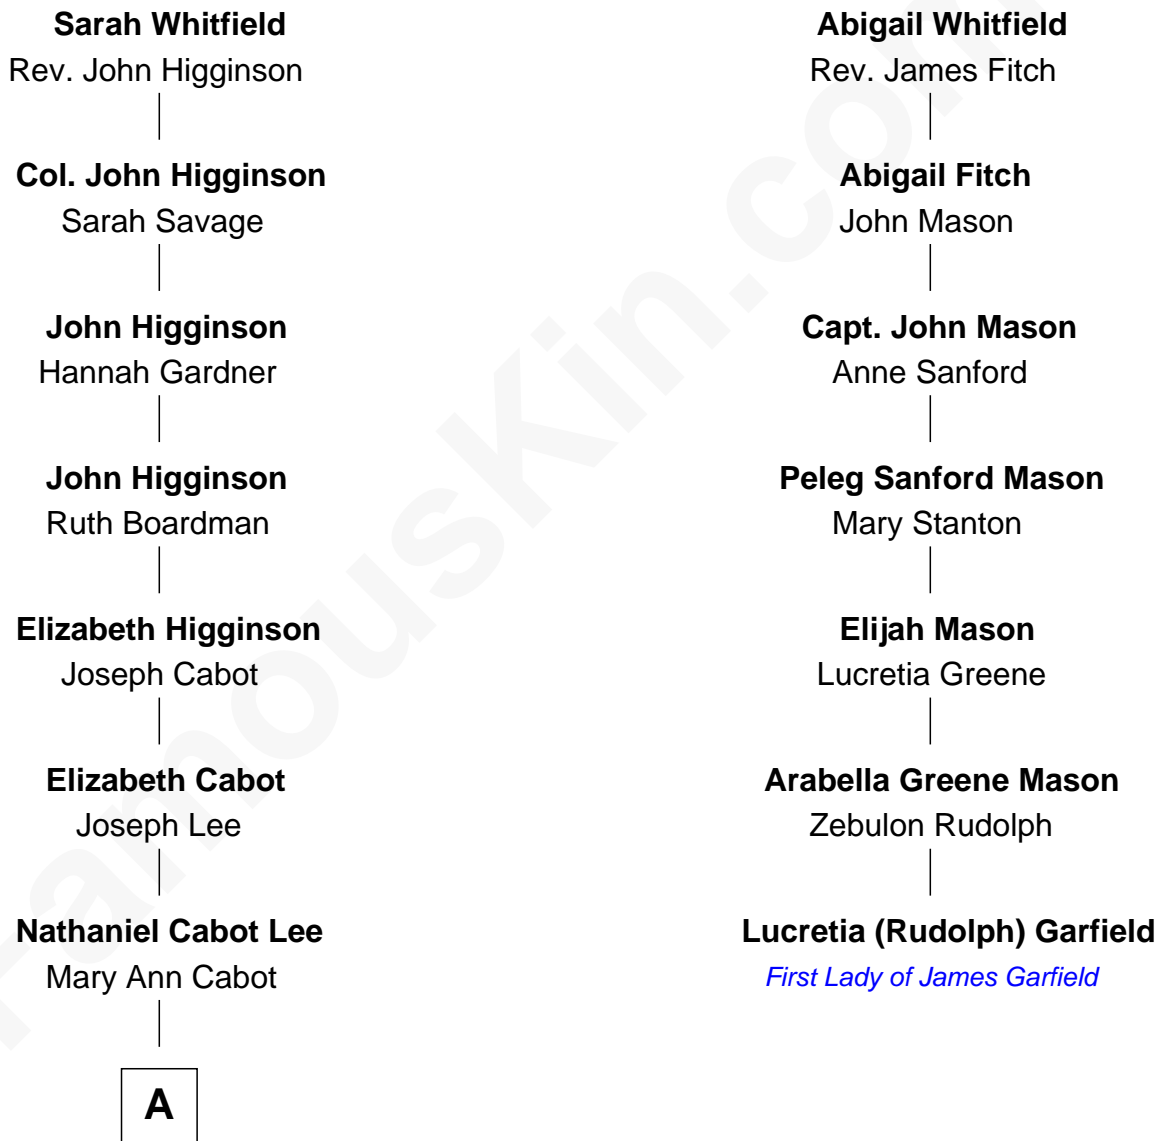

## Relationship Chart of

### Alice (Lee) Roosevelt

*First Wife of President Theodore Roosevelt*

6th cousin 3 times removed of

### Lucretia (Rudolph) Garfield

*First Lady of President James Garfield*

**Rev. Henry Whitfield**

Dorothy Sheafe

**A**

—  
**John Clarke Lee**  
Harriet Paine Rose

—  
**George Cabot Lee**  
Caroline Watts Haskell