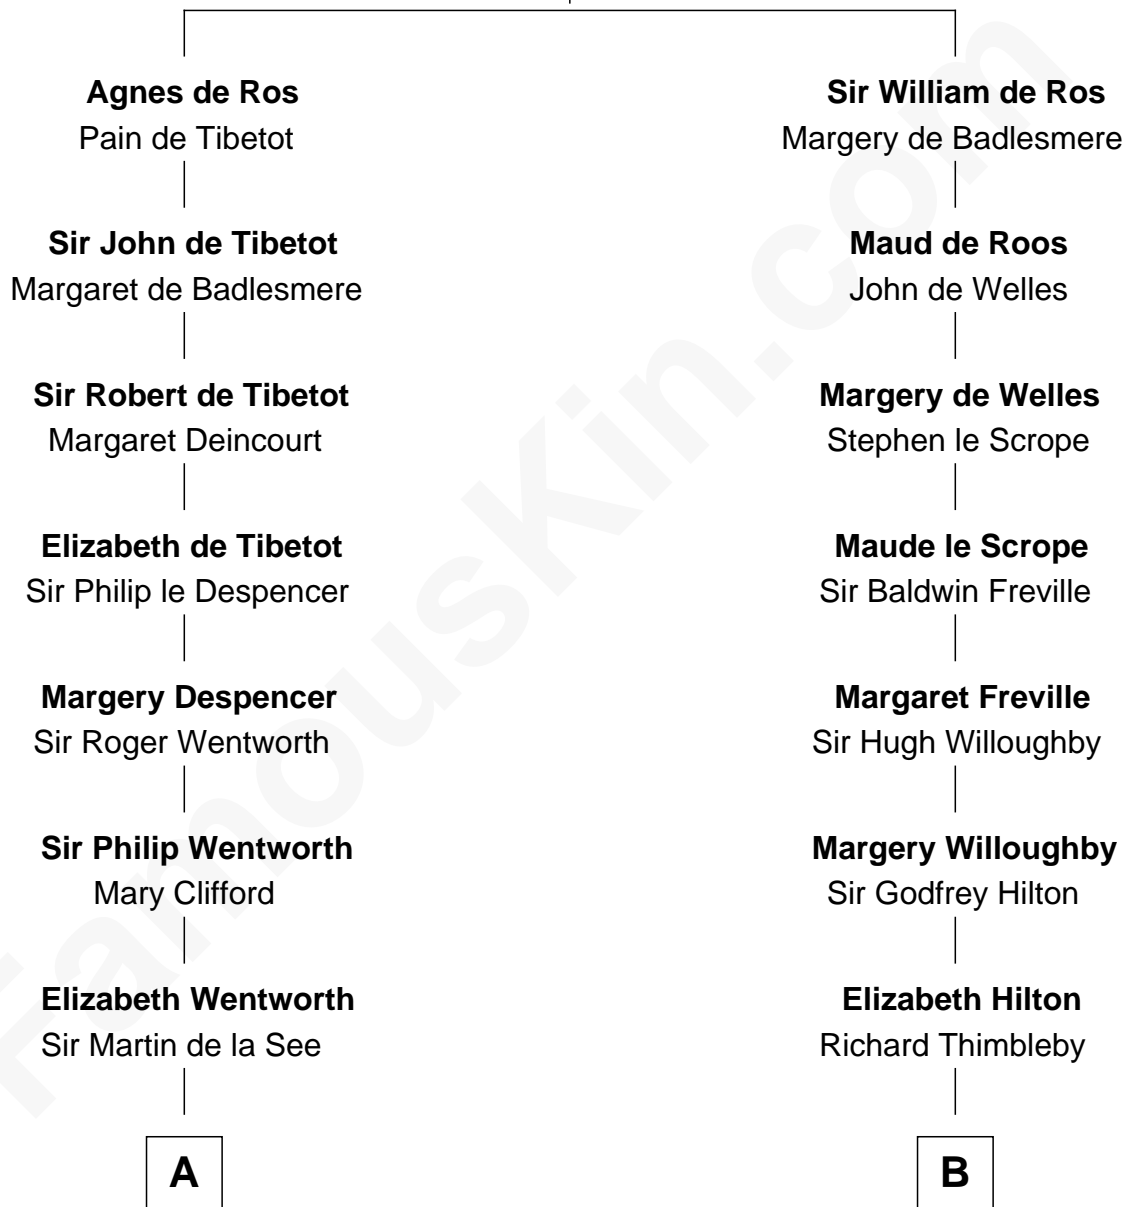

## Relationship Chart of

### Alice (Lee) Roosevelt

*First Wife of President Theodore Roosevelt*

18th cousin 3 times removed of

### Lucretia (Rudolph) Garfield

*First Lady of President James Garfield*

**William de Ros**  
Maude de Vaux

**C**

**Nancy Clarke**  
Francis Cabot

**Mary Ann Cabot**  
Nathaniel Cabot Lee

**John Clarke Lee**  
Harriet Paine Rose