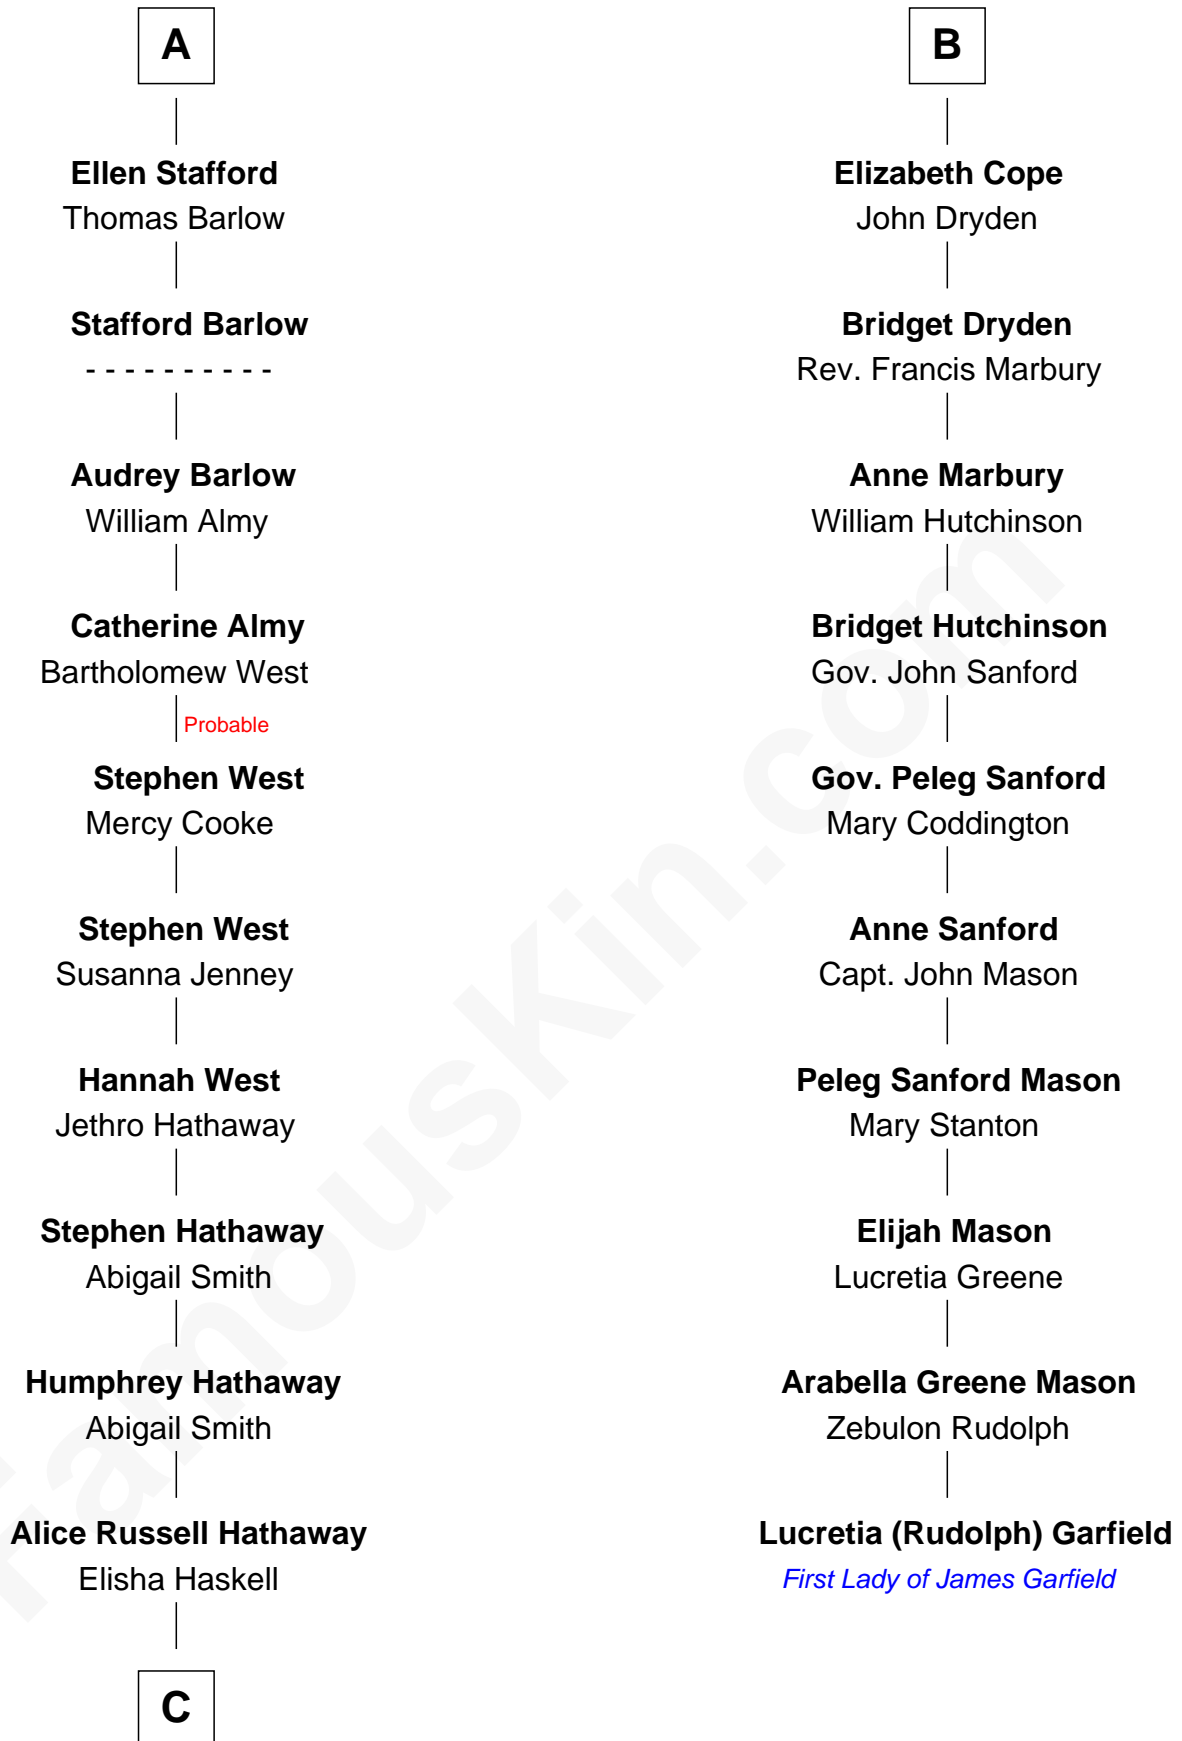

FamousKin.com

Relationship Chart of

Alice (Lee) Roosevelt

First Wife of President Theodore Roosevelt

16th cousin 2 times removed of

Lucretia (Rudolph) Garfield

First Lady of President James Garfield

Ralph de Stafford

William Raleigh

Sir Edward Raleigh

Margaret Verney

Sir Edward Raleigh

Anne Chamberlayne

Bridget Raleigh

Sir John Cope

B

C

Caroline Watts Haskell

George Cabot Lee

Alice (Lee) Roosevelt

Wife of President Theodore Roosevelt

FamousKin.com