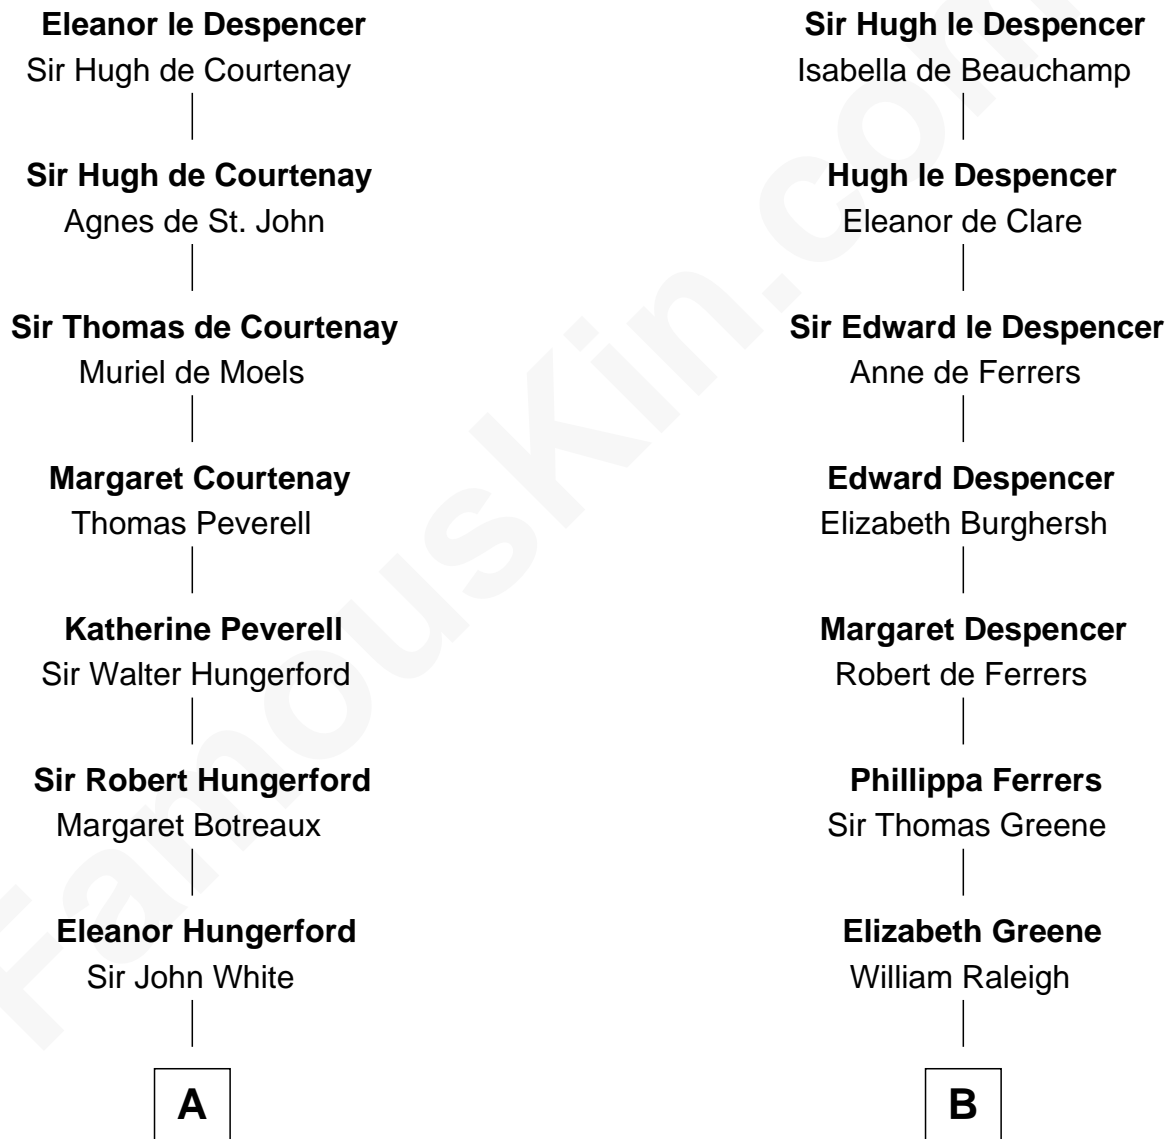

FamousKin.com

Relationship Chart of

Alice (Lee) Roosevelt

First Wife of President Theodore Roosevelt

19th cousin 2 times removed of

Lucretia (Rudolph) Garfield

First Lady of President James Garfield

Sir Hugh le Despencer

Aveline Basset

C

Dr. William Paine

Lois Orne

Harriet Paine

Joseph Warner Rose

Harriet Paine Rose

John Clarke Lee