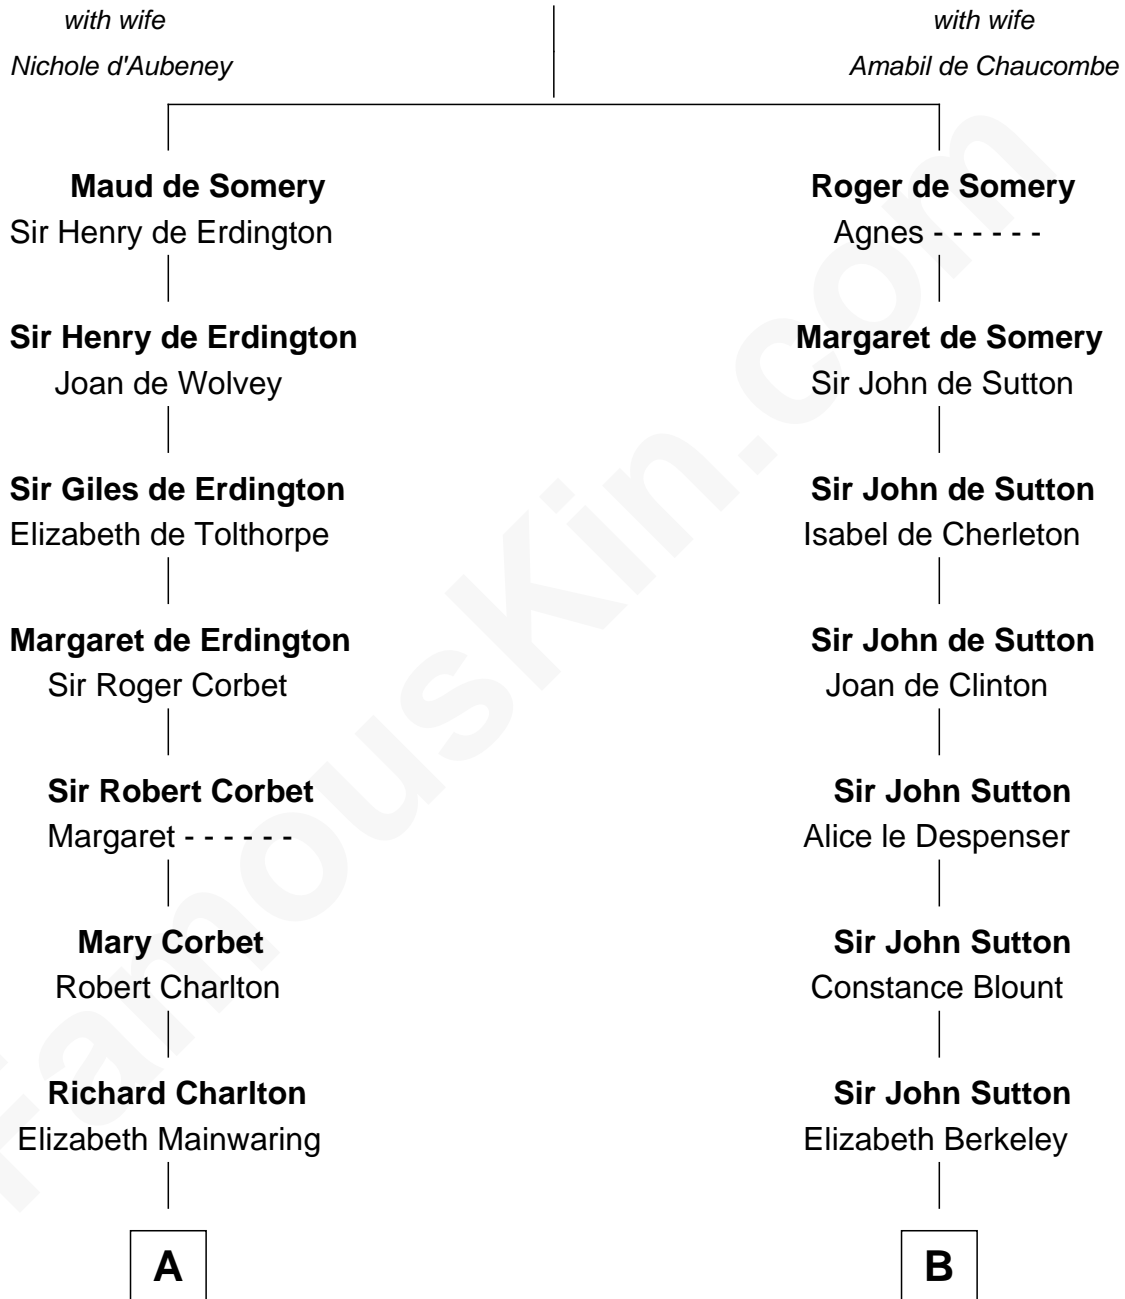

FamousKin.com

Relationship Chart of

Alice (Lee) Roosevelt

First Wife of President Theodore Roosevelt

17th cousin 3 times removed of

George Mason

Father of the U.S. Bill of Rights

Sir Roger de Somery

C

—
Nathaniel Cabot Lee

Mary Ann Cabot

—
John Clarke Lee

Harriet Paine Rose

—
George Cabot Lee

Caroline Watts Haskell

—
Alice (Lee) Roosevelt