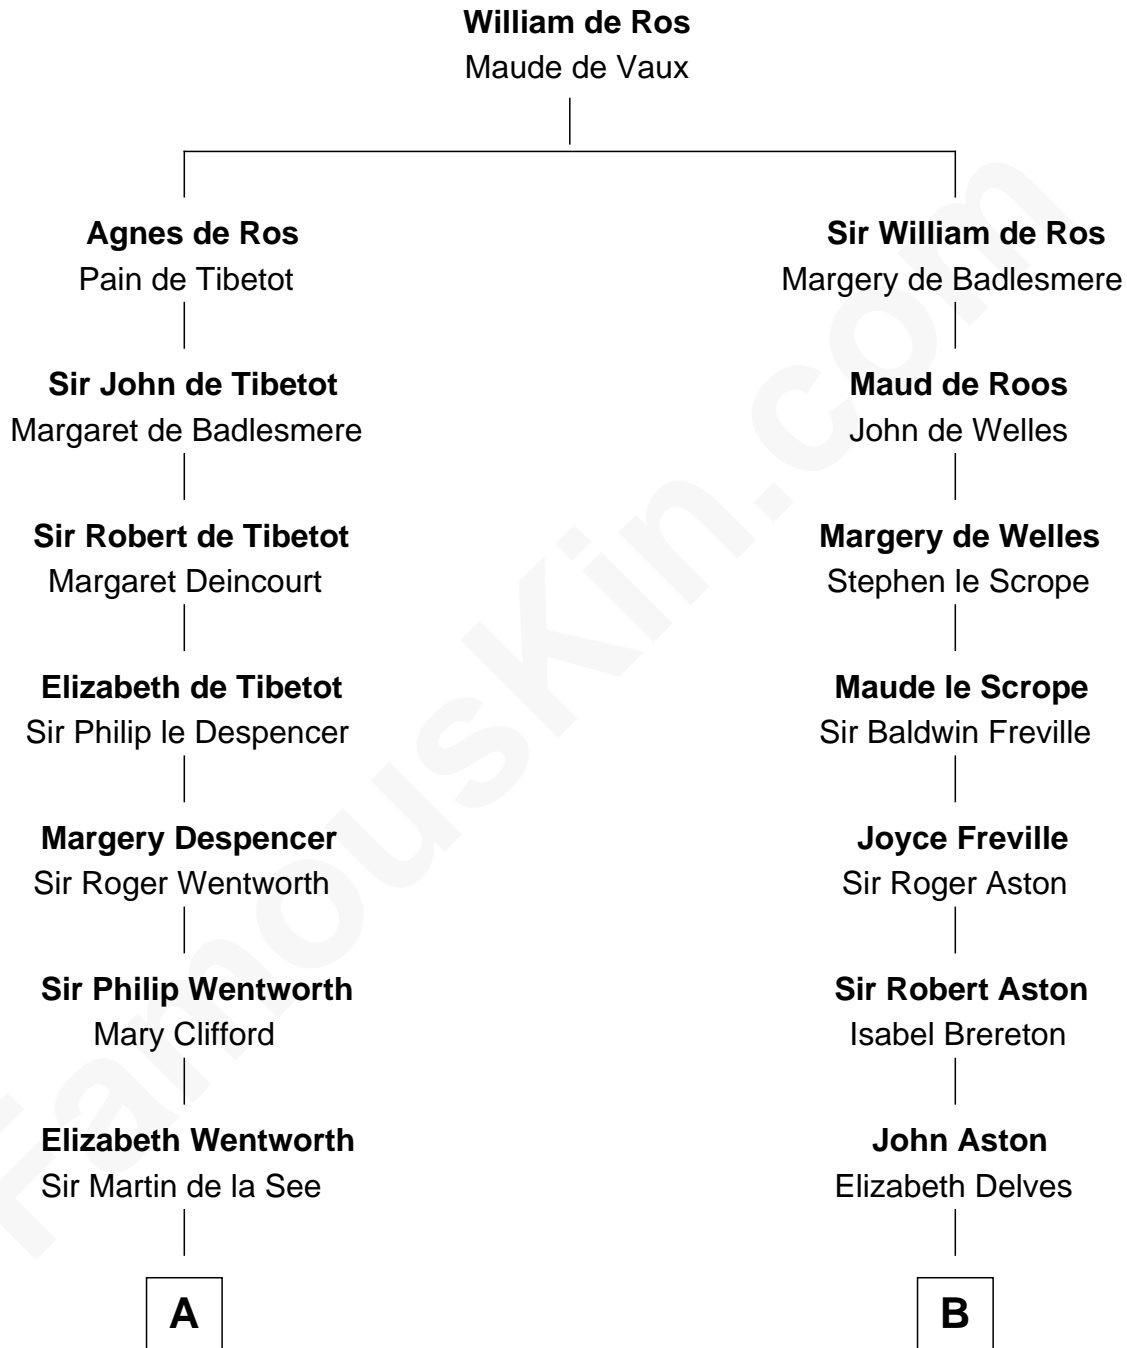

FamousKin.com

Relationship Chart of

Alice (Lee) Roosevelt

First Wife of President Theodore Roosevelt

16th cousin 5 times removed of

George Mason

Father of the U.S. Bill of Rights

C

—
Nancy Clarke

Francis Cabot

—
Mary Ann Cabot

Nathaniel Cabot Lee

—
John Clarke Lee

Harriet Paine Rose

—
George Cabot Lee

Caroline Watts Haskell

—
Alice (Lee) Roosevelt

Wife of President Theodore Roosevelt

FamousKin.com