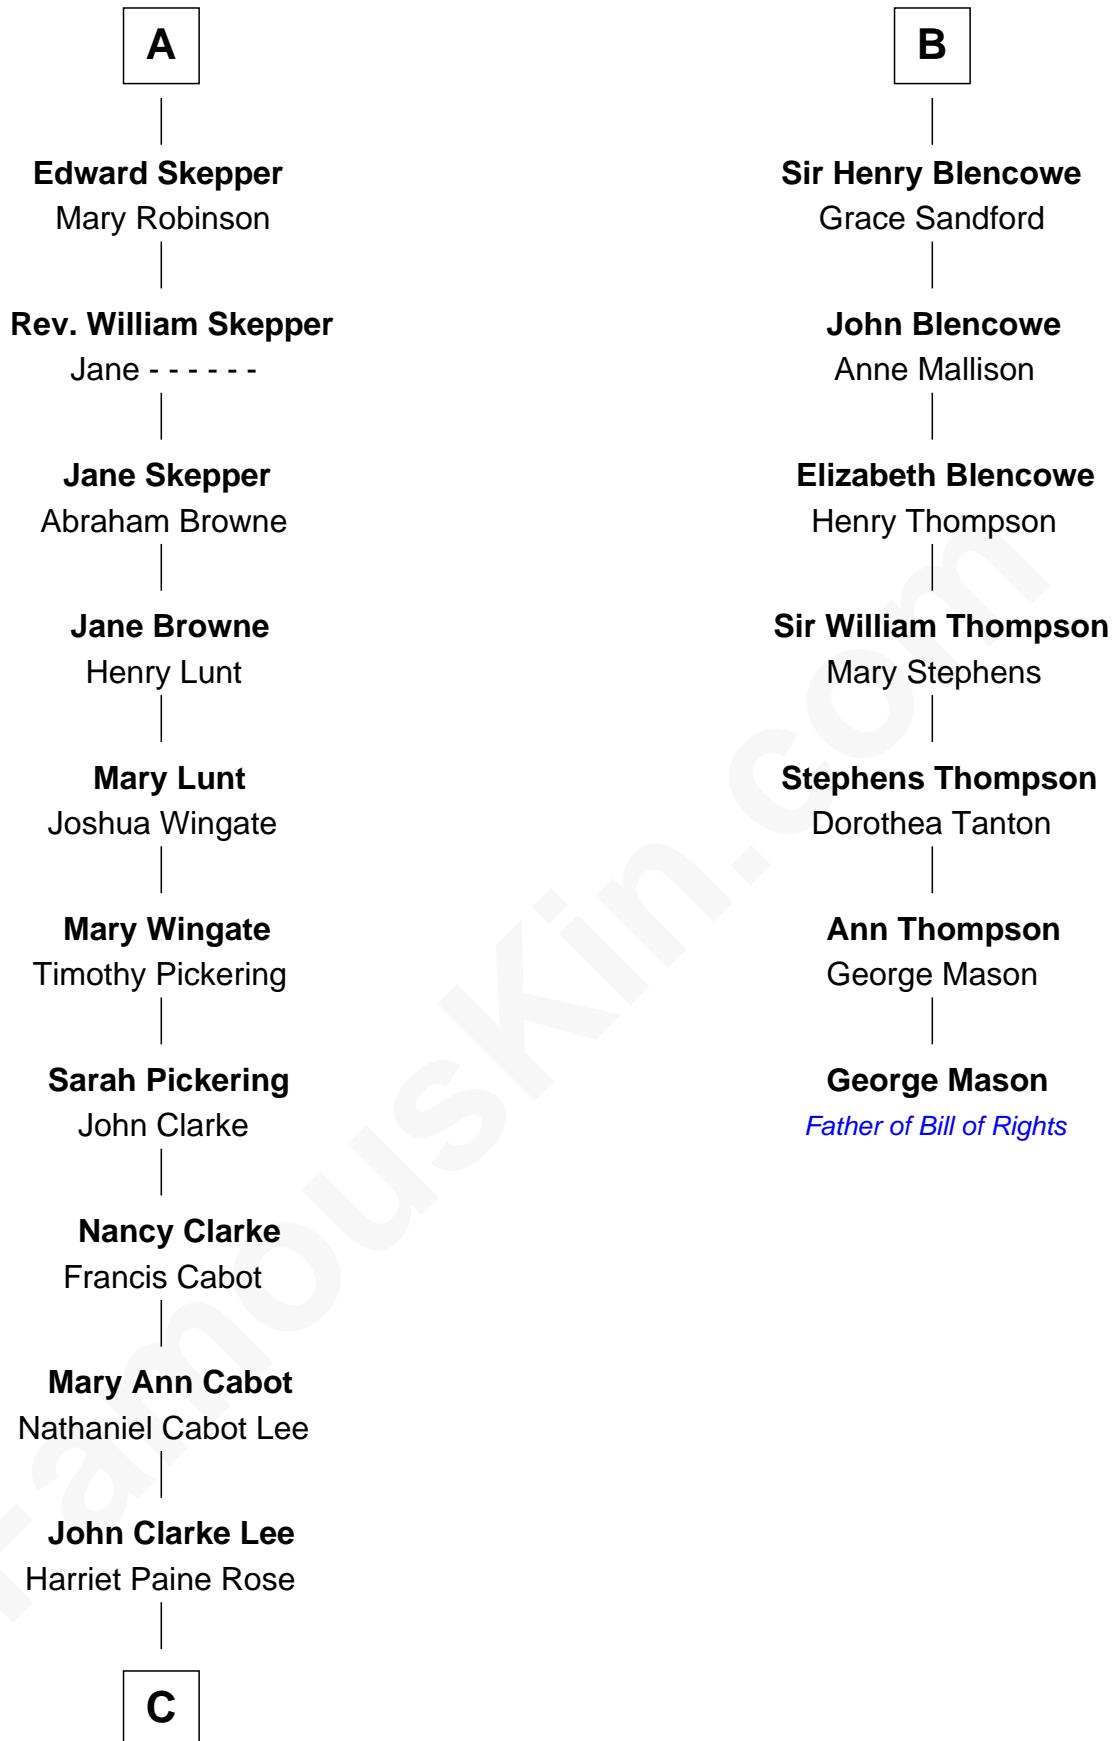

### George Mason

*Father of the U.S. Bill of Rights*

**Sir Hugh de Stafford**  
Philippa de Beauchamp

**Katherine de Stafford**

Michael de la Pole

**Isabel de la Pole**

Thomas Morley

**Anne Morley**

Richard Skepper

**A**

**Margaret de Stafford**

Sir Ralph Neville

**Philippe Neville**

Sir Thomas Dacre

**Joan Dacre**

Thomas Clifford

**Matilda Clifford**

Sir Edmund Sutton

**Thomas Dudley**

Grace Threlkeld

**Winifred Dudley**

Anthony Blencowe

**Richard Blencowe**

Apollonia Tolson

**B**

**C**

**George Cabot Lee**  
Caroline Watts Haskell

**Alice (Lee) Roosevelt**  
*Wife of President Theodore Roosevelt*

FamousKin.com