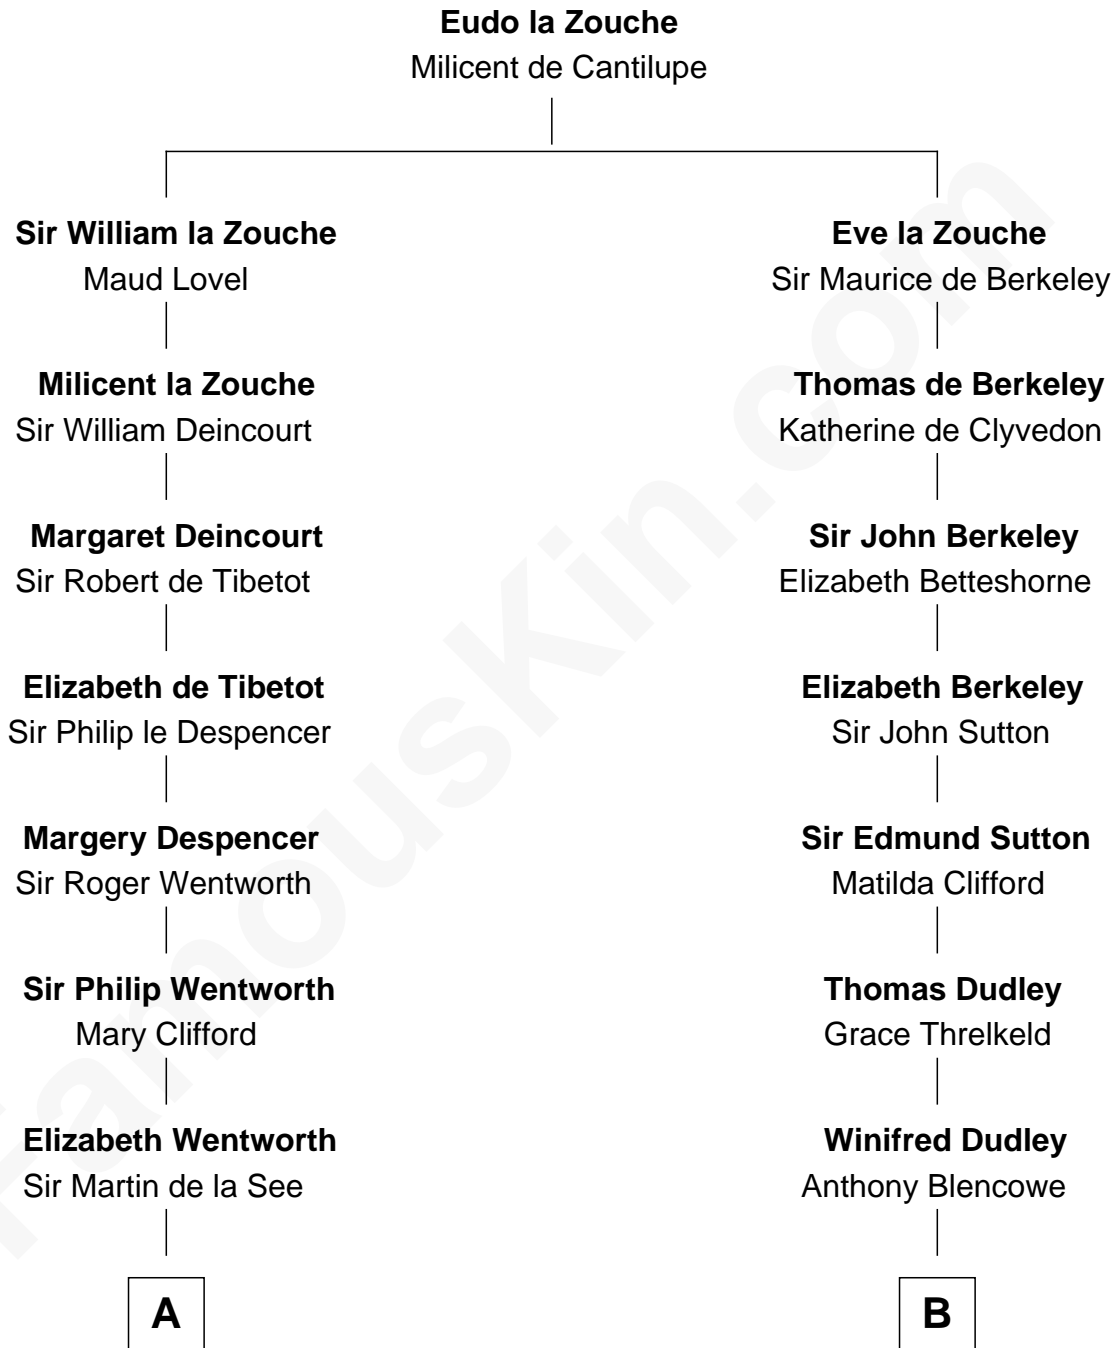

FamousKin.com

Relationship Chart of

Alice (Lee) Roosevelt

First Wife of President Theodore Roosevelt

14th cousin 7 times removed of

George Mason

Father of the U.S. Bill of Rights

C

—
Alice (Lee) Roosevelt

Wife of President Theodore Roosevelt

FamousKin.com