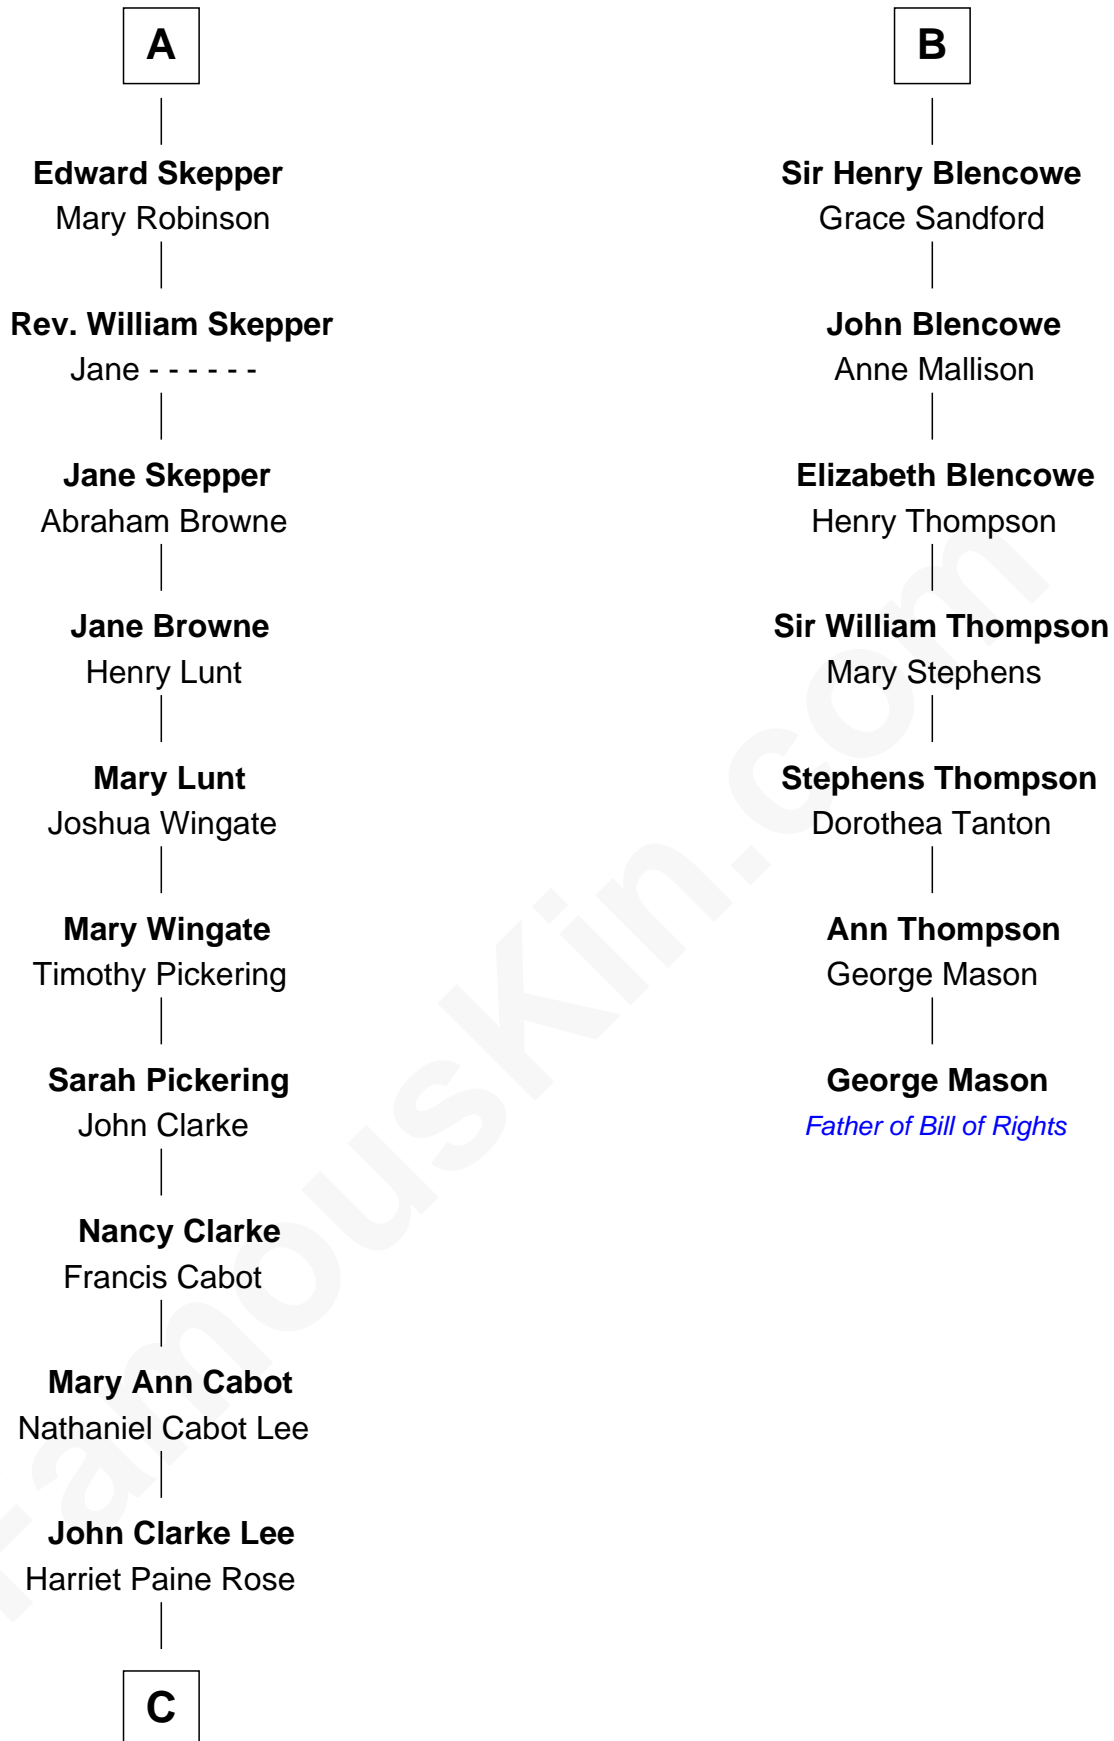

FamousKin.com

Relationship Chart of

Alice (Lee) Roosevelt

First Wife of President Theodore Roosevelt

13th cousin 5 times removed of

George Mason

Father of the U.S. Bill of Rights

Sir Philip le Despencer

Elizabeth - - - - -

Sir Philip le Despencer

Elizabeth de Tibetot

Margery Despencer

Sir Roger Wentworth

Sir Philip Wentworth

Mary Clifford

Elizabeth Wentworth

Thomas Dudley

Grace Threlkeld

Winifred Dudley

Anthony Blencowe

Richard Blencowe

Apollonia Tolson

B

C

George Cabot Lee
Caroline Watts Haskell

Alice (Lee) Roosevelt
Wife of President Theodore Roosevelt

FamousKin.com