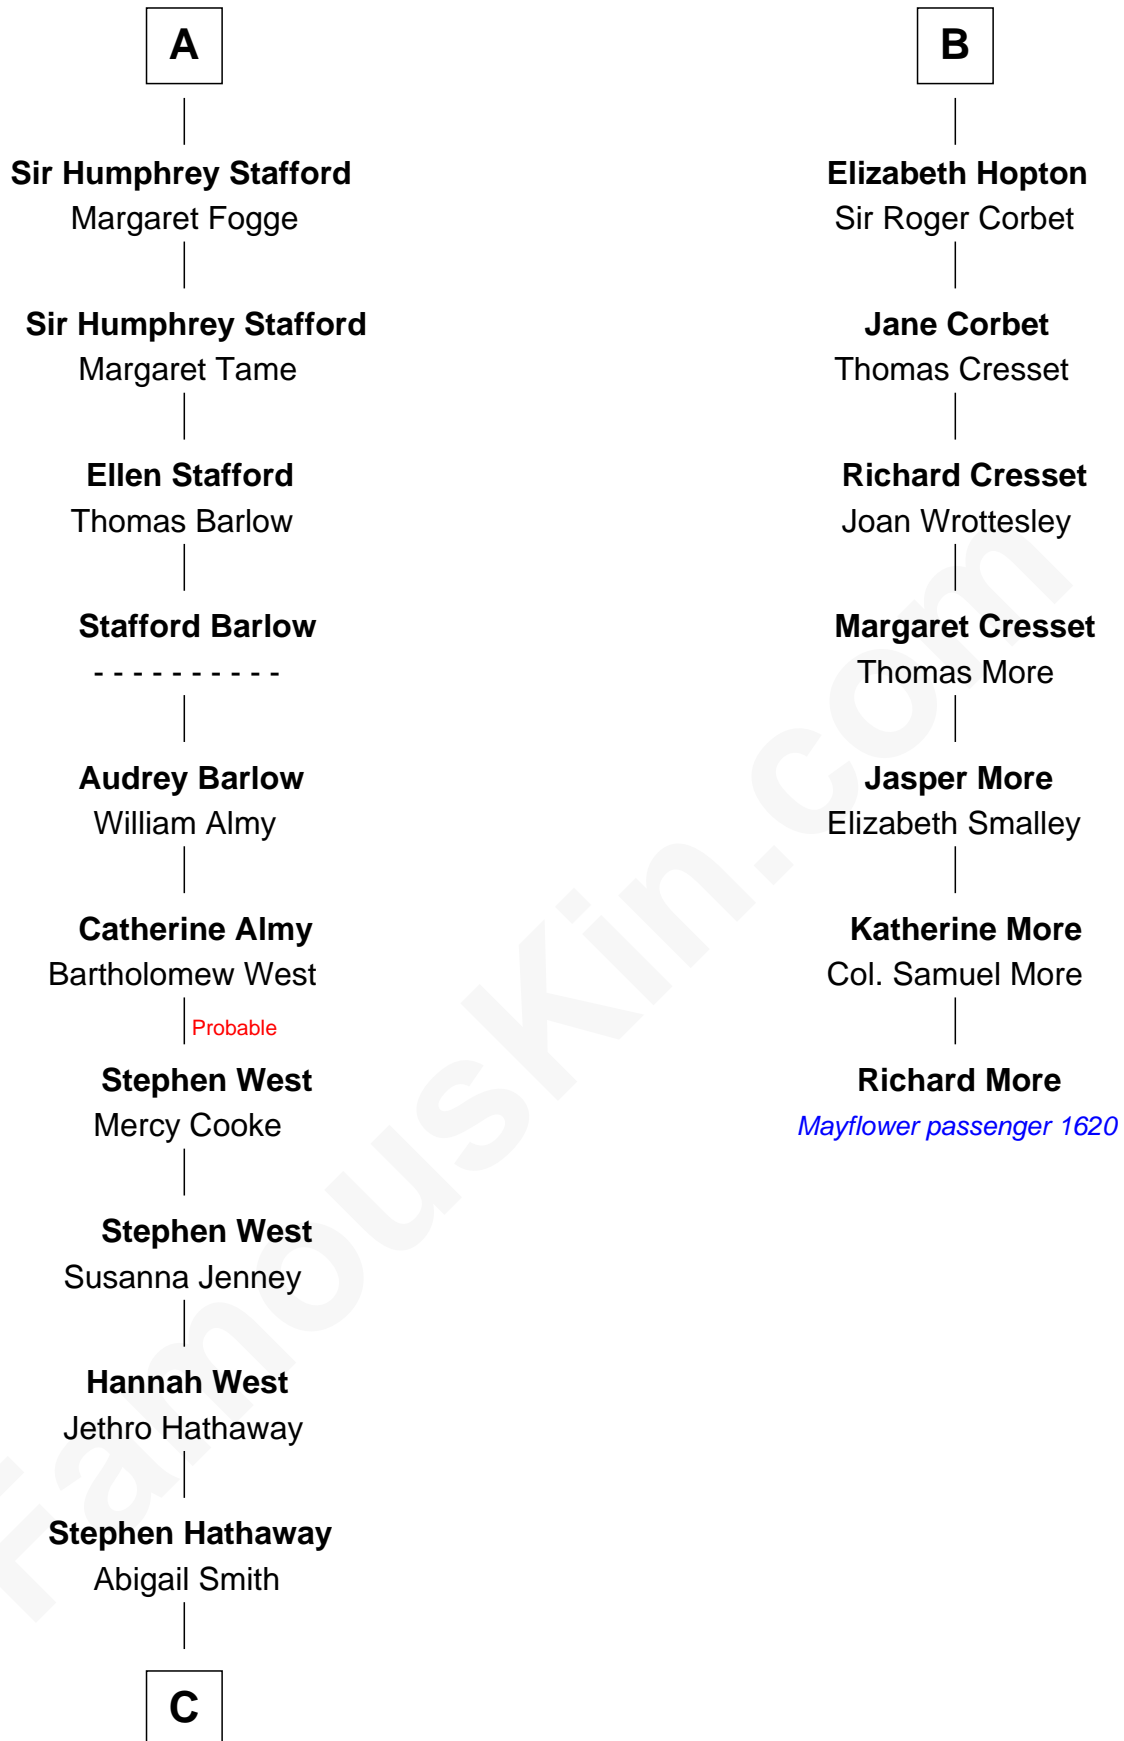

FamousKin.com

Relationship Chart of

Alice (Lee) Roosevelt

First Wife of President Theodore Roosevelt

13th cousin 7 times removed of

Richard More

(c1614 - c1696) Mayflower passenger 1620

MAYFLOWER

C

—
Humphrey Hathaway

Abigail Smith

—
Alice Russell Hathaway

Elisha Haskell

—
Caroline Watts Haskell

George Cabot Lee

—
Alice (Lee) Roosevelt