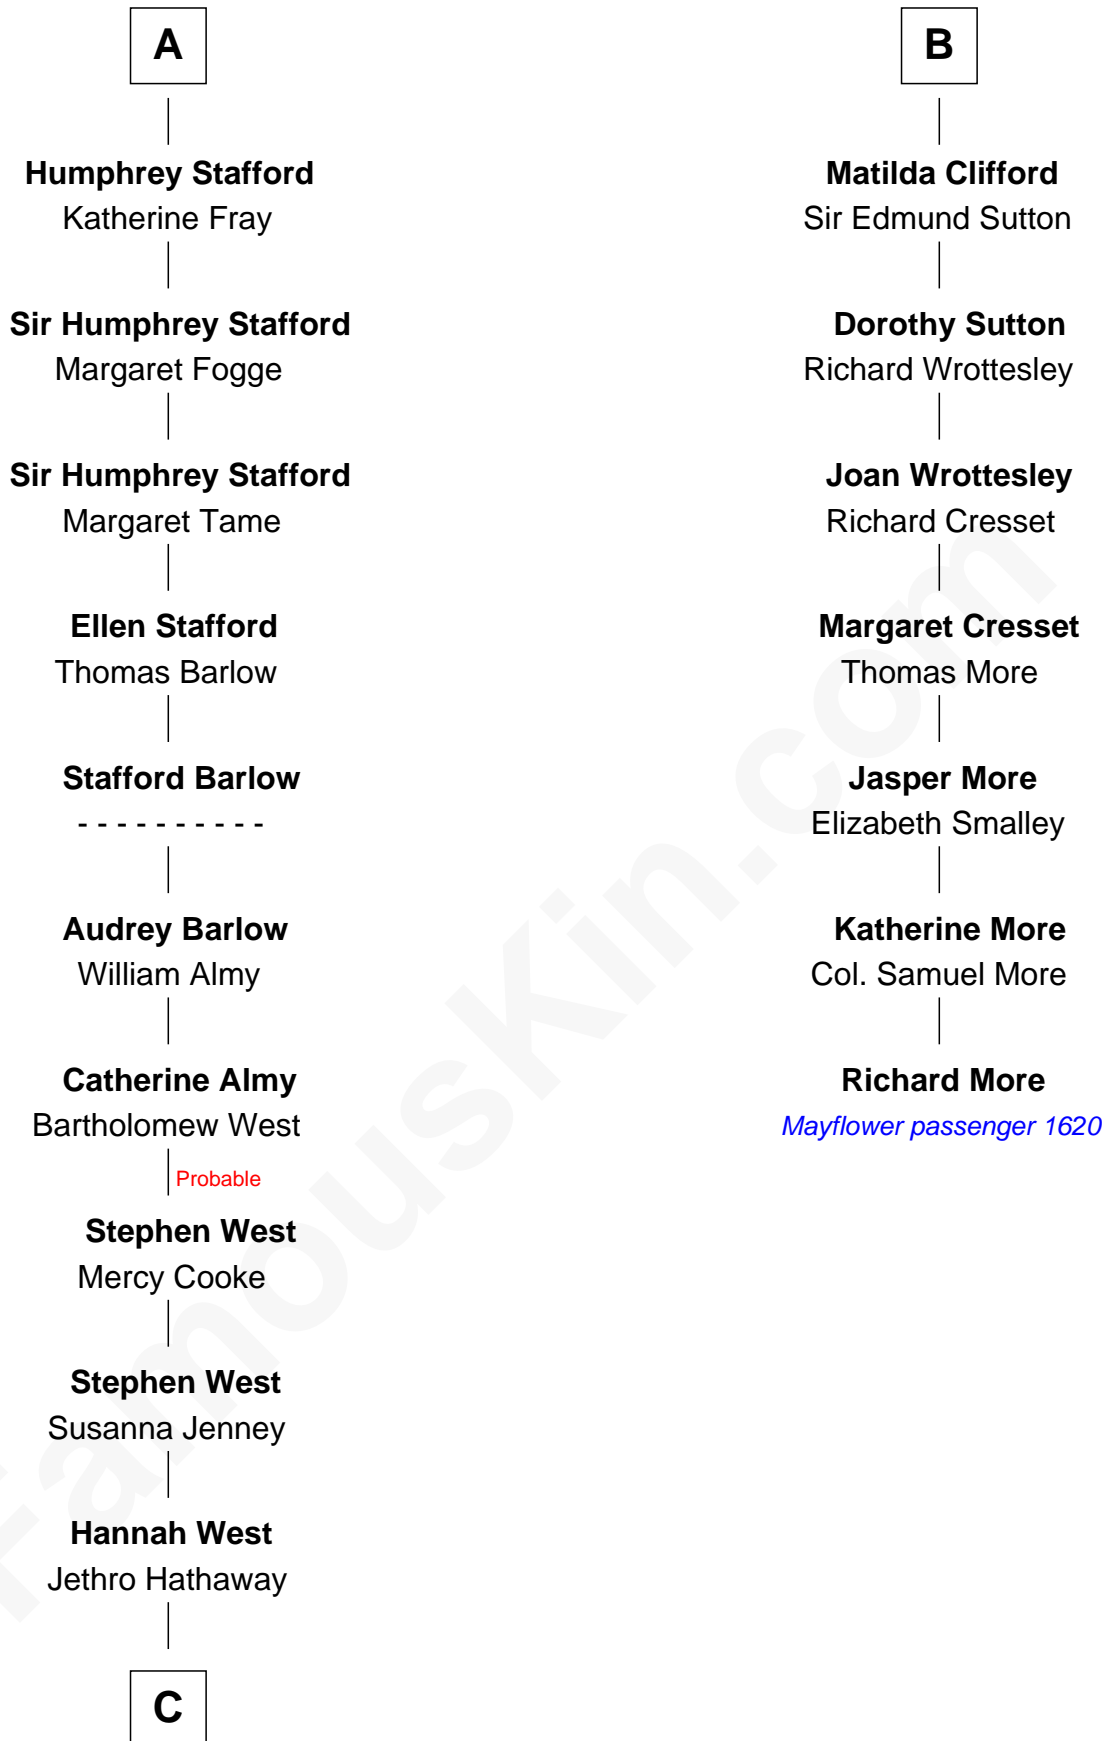

## Relationship Chart of

### Alice (Lee) Roosevelt

*First Wife of President Theodore Roosevelt*

13th cousin 8 times removed of

**Richard More**

*(c1614 - c1696) Mayflower passenger 1620*

**MAYFLOWER**

**C**

Stephen Hathaway

Abigail Smith

Humphrey Hathaway

Abigail Smith

Alice Russell Hathaway

Elisha Haskell

Caroline Watts Haskell

George Cabot Lee

**Alice (Lee) Roosevelt**