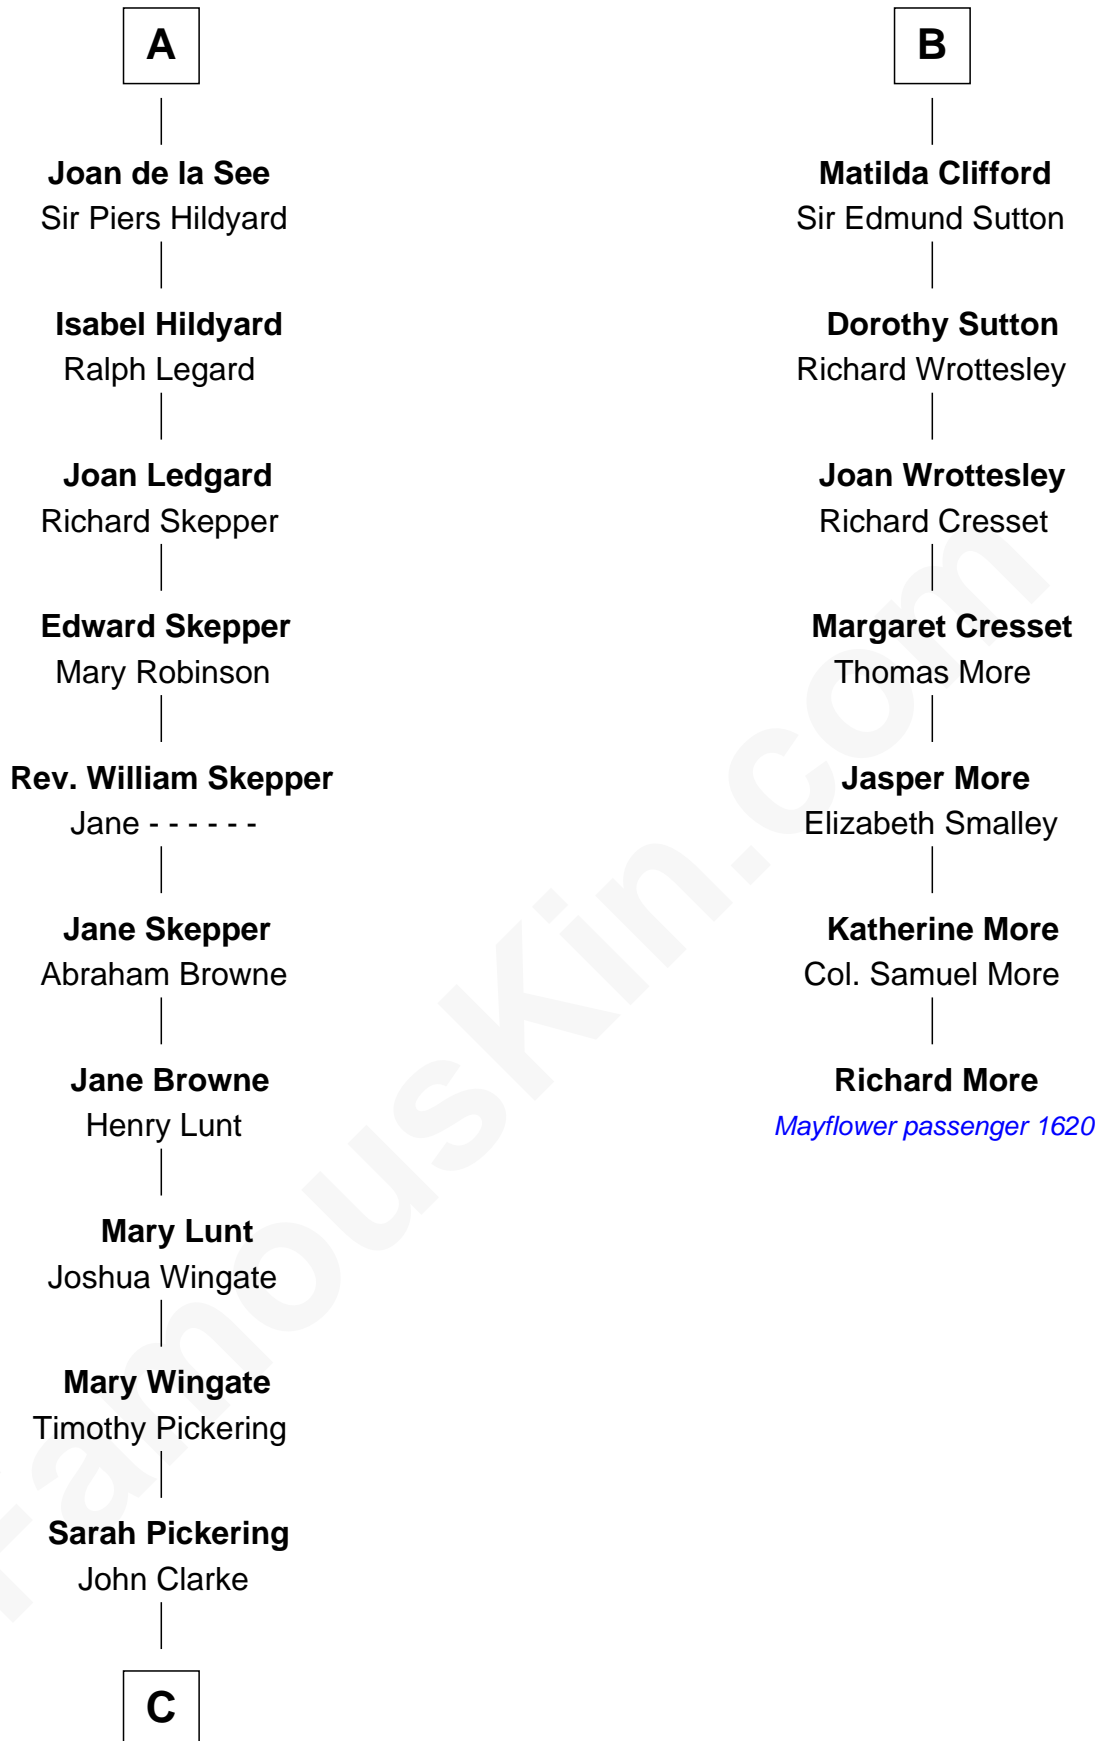

FamousKin.com

Relationship Chart of

Alice (Lee) Roosevelt

First Wife of President Theodore Roosevelt

13th cousin 8 times removed of

Richard More

(c1614 - c1696) Mayflower passenger 1620

MAYFLOWER

C

—
Nancy Clarke

Francis Cabot

—
Mary Ann Cabot

Nathaniel Cabot Lee

—
John Clarke Lee

Harriet Paine Rose

—
George Cabot Lee

Caroline Watts Haskell

—
Alice (Lee) Roosevelt

Wife of President Theodore Roosevelt

FamousKin.com