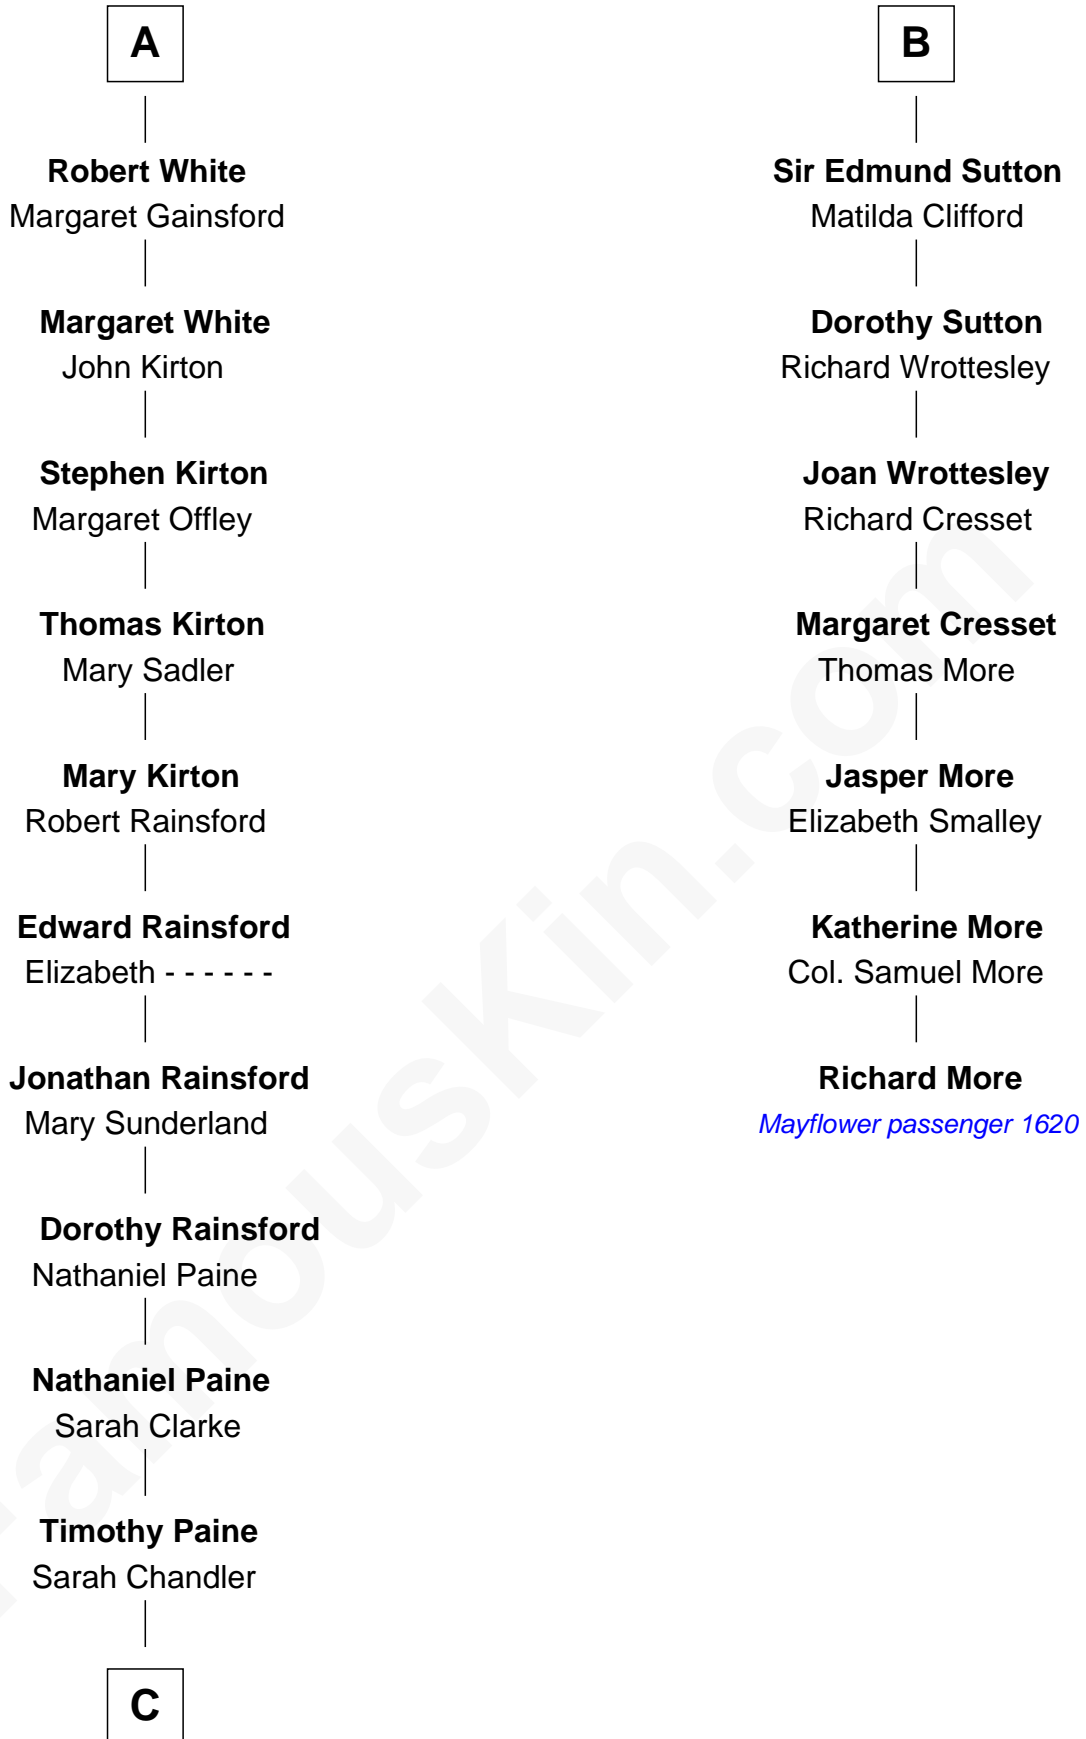

## Relationship Chart of

### Alice (Lee) Roosevelt

*First Wife of President Theodore Roosevelt*

13th cousin 8 times removed of

**Richard More**

*(c1614 - c1696) Mayflower passenger 1620*

**MAYFLOWER**

**Sir Hugh le Despencer**

Aveline Basset

**C**

—  
**Dr. William Paine**

Lois Orne

—  
**Harriet Paine**

Joseph Warner Rose

—  
**Harriet Paine Rose**

John Clarke Lee

—  
**George Cabot Lee**

Caroline Watts Haskell

—  
**Alice (Lee) Roosevelt**

*Wife of President Theodore Roosevelt*

FamousKin.com