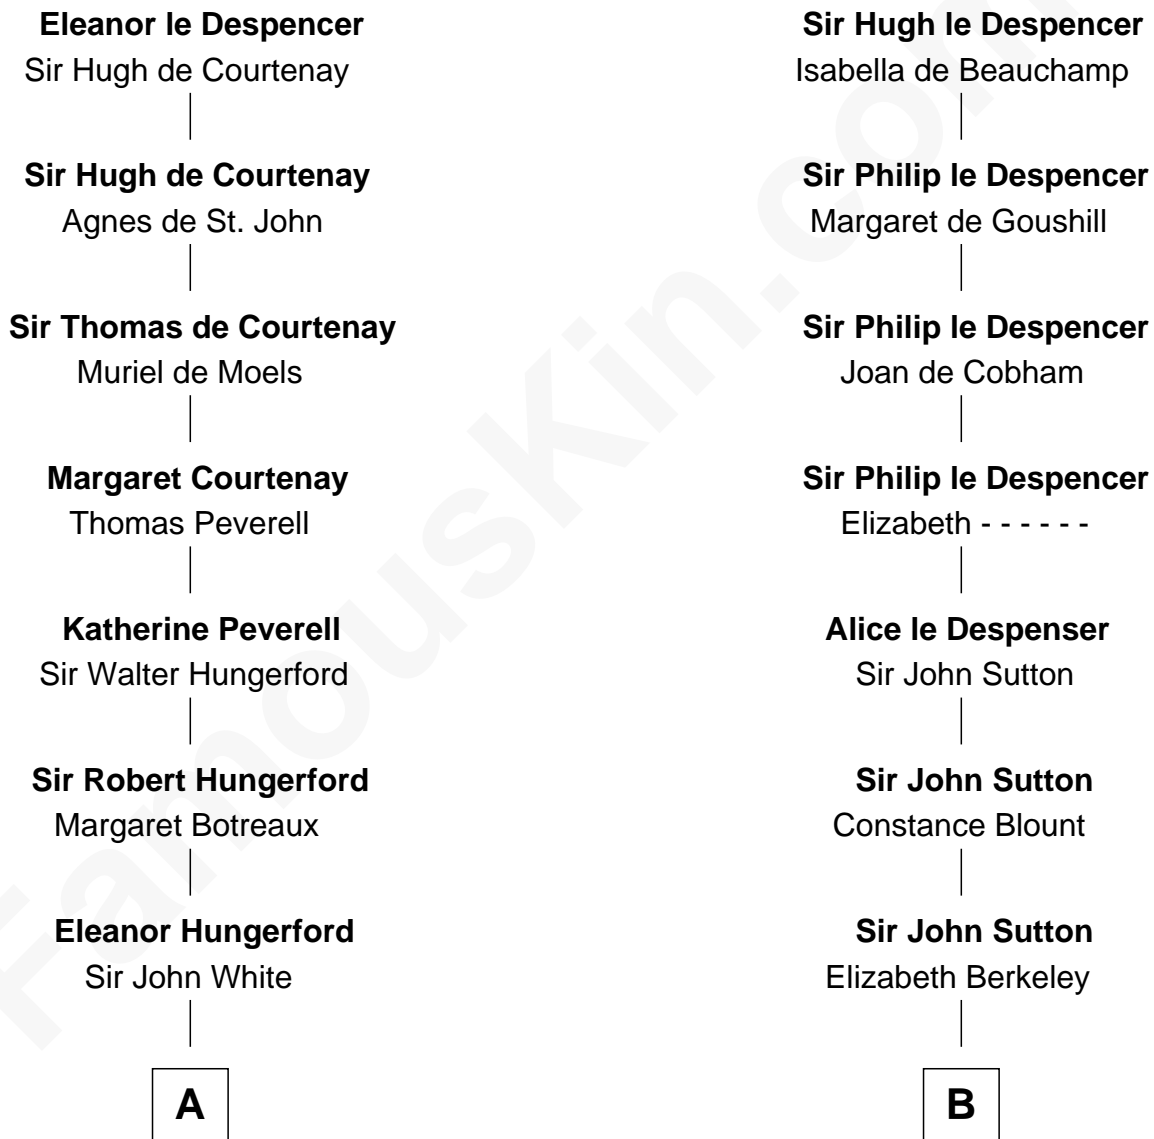

## Relationship Chart of

### Alice (Lee) Roosevelt

*First Wife of President Theodore Roosevelt*

13th cousin 8 times removed of

**Richard More**

*(c1614 - c1696) Mayflower passenger 1620*

**MAYFLOWER**

**Sir Hugh le Despencer**

Aveline Basset

**C**

—  
**Dr. William Paine**

Lois Orne

—  
**Harriet Paine**

Joseph Warner Rose

—  
**Harriet Paine Rose**

John Clarke Lee

—  
**George Cabot Lee**

Caroline Watts Haskell

—  
**Alice (Lee) Roosevelt**

*Wife of President Theodore Roosevelt*

FamousKin.com