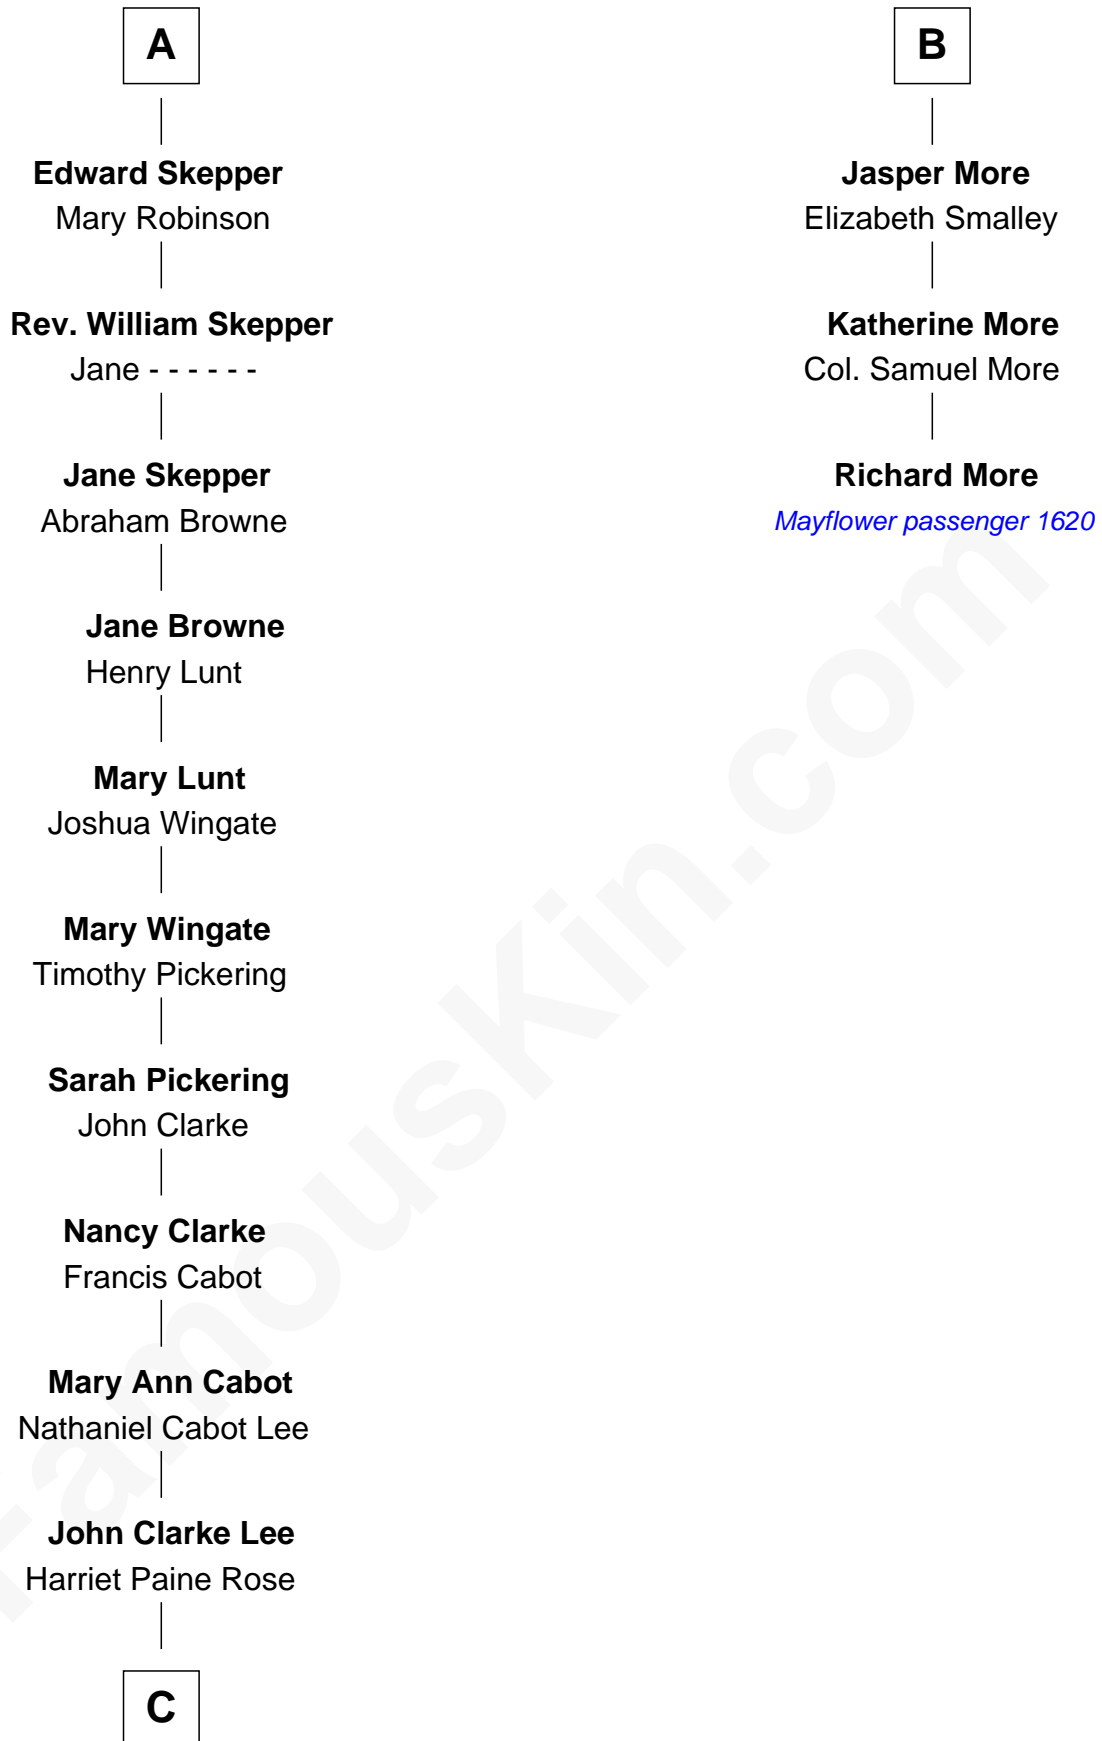

FamousKin.com

Relationship Chart of

Alice (Lee) Roosevelt

First Wife of President Theodore Roosevelt

9th cousin 9 times removed of

Richard More

(c1614 - c1696) Mayflower passenger 1620

MAYFLOWER

C

George Cabot Lee
Caroline Watts Haskell

Alice (Lee) Roosevelt
Wife of President Theodore Roosevelt

FamousKin.com