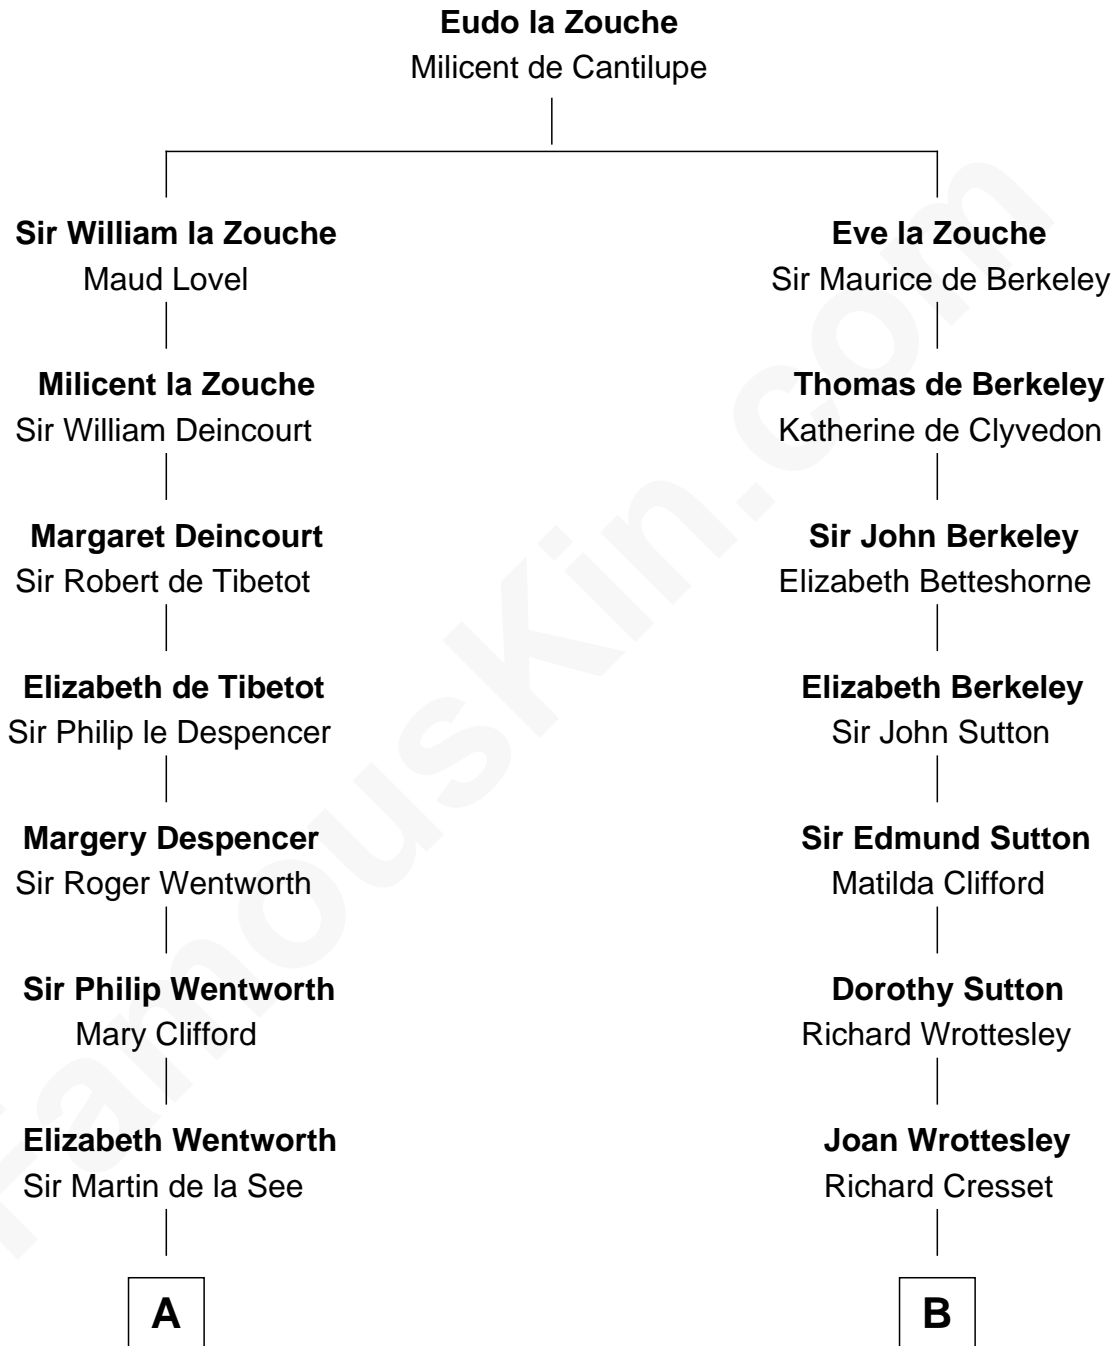

## Relationship Chart of

### Alice (Lee) Roosevelt

*First Wife of President Theodore Roosevelt*

10th cousin 11 times removed of

**Richard More**

*(c1614 - c1696) Mayflower passenger 1620*

**MAYFLOWER**

**C**

**Nancy Clarke**

Francis Cabot

**Mary Ann Cabot**

Nathaniel Cabot Lee

**John Clarke Lee**

Harriet Paine Rose

**George Cabot Lee**

Caroline Watts Haskell

**Alice (Lee) Roosevelt**