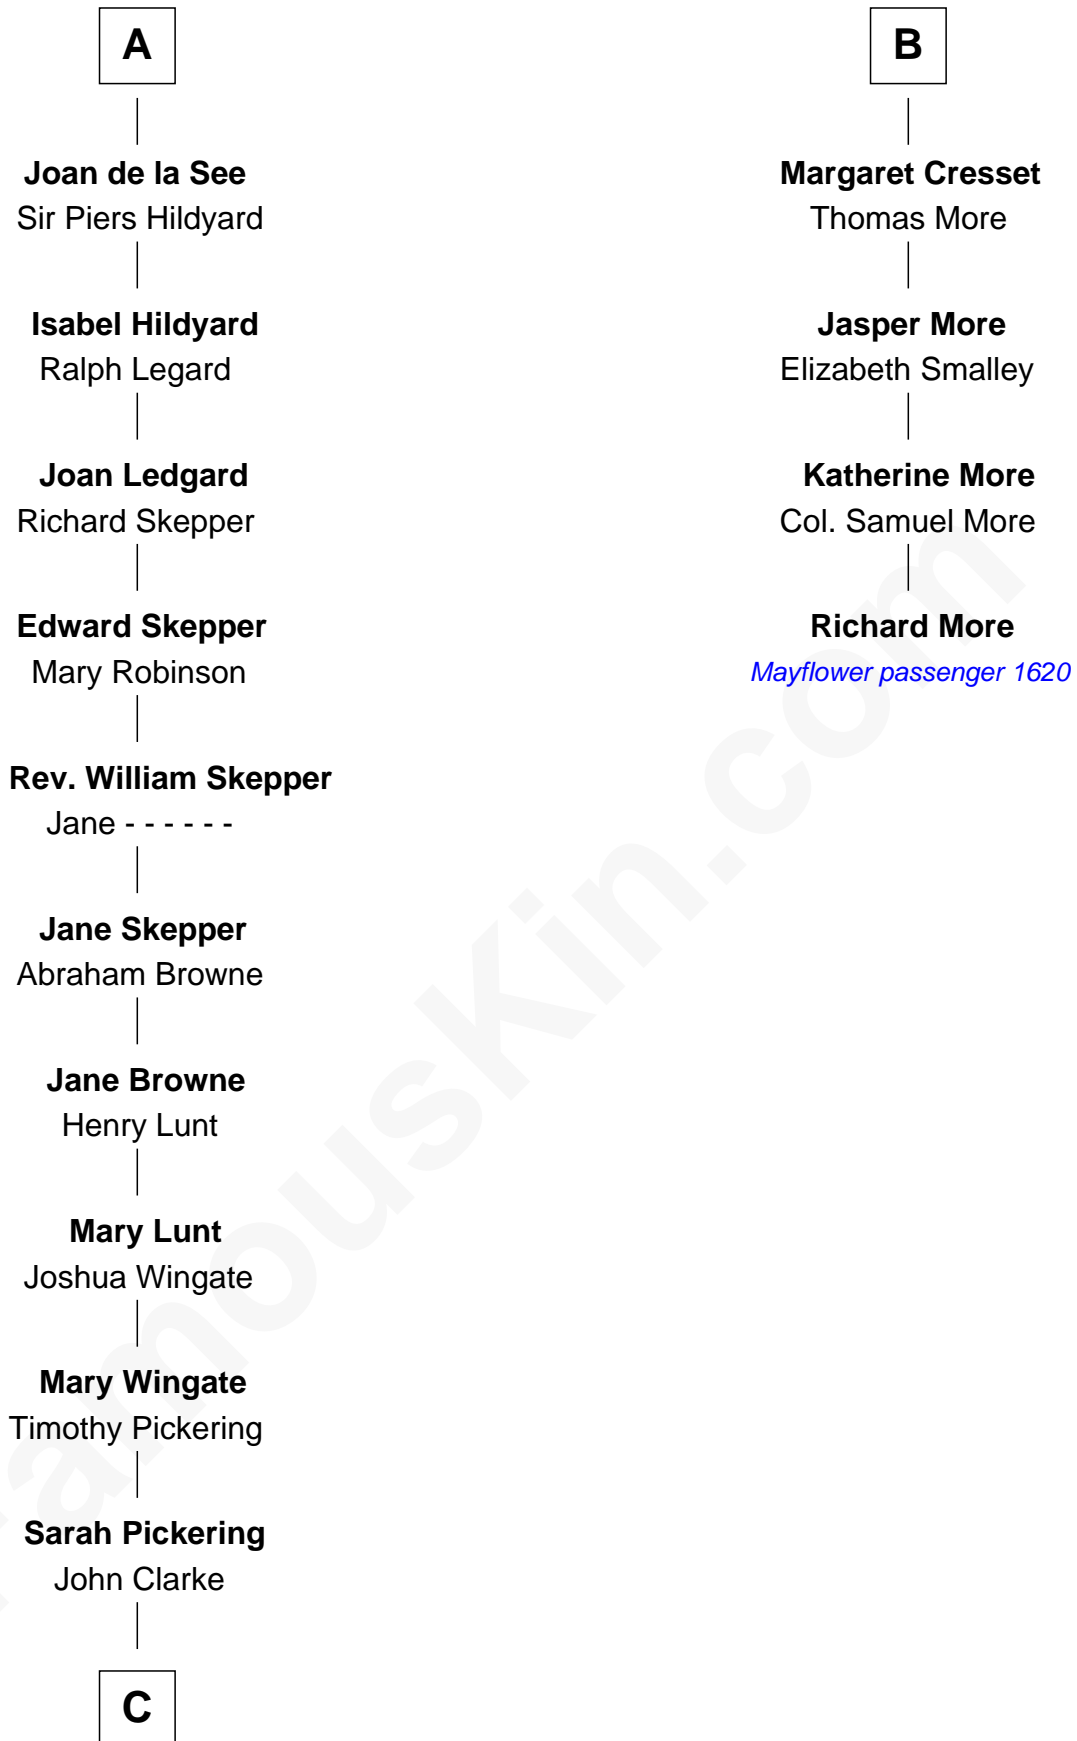

## Relationship Chart of

### Alice (Lee) Roosevelt

*First Wife of President Theodore Roosevelt*

10th cousin 11 times removed of

**Richard More**

*(c1614 - c1696) Mayflower passenger 1620*

**MAYFLOWER**

**C**

**Nancy Clarke**

Francis Cabot

**Mary Ann Cabot**

Nathaniel Cabot Lee

**John Clarke Lee**

Harriet Paine Rose

**George Cabot Lee**

Caroline Watts Haskell

**Alice (Lee) Roosevelt**