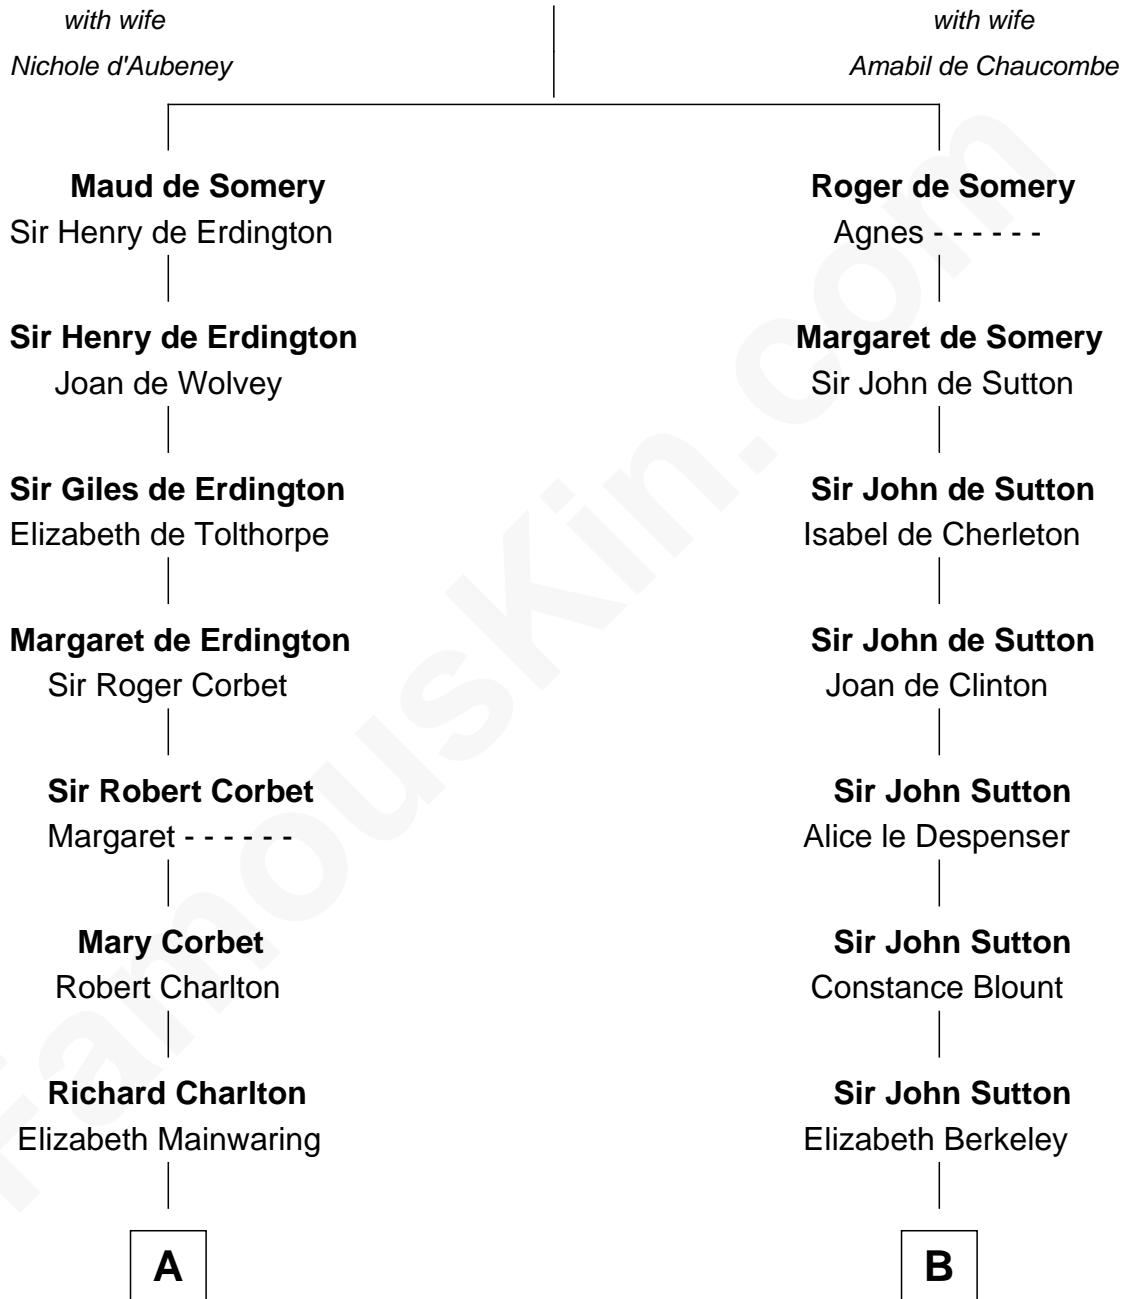

FamousKin.com

Relationship Chart of

Alice (Lee) Roosevelt

First Wife of President Theodore Roosevelt

17th cousin 3 times removed of

Bathsheba (Ruggles) Spooner

First woman executed for murder in U.S. by non-British government

Sir Roger de Somery

C

—
Nathaniel Cabot Lee

Mary Ann Cabot

—
John Clarke Lee

Harriet Paine Rose

—
George Cabot Lee

Caroline Watts Haskell

—
Alice (Lee) Roosevelt

Wife of President Theodore Roosevelt

FamousKin.com