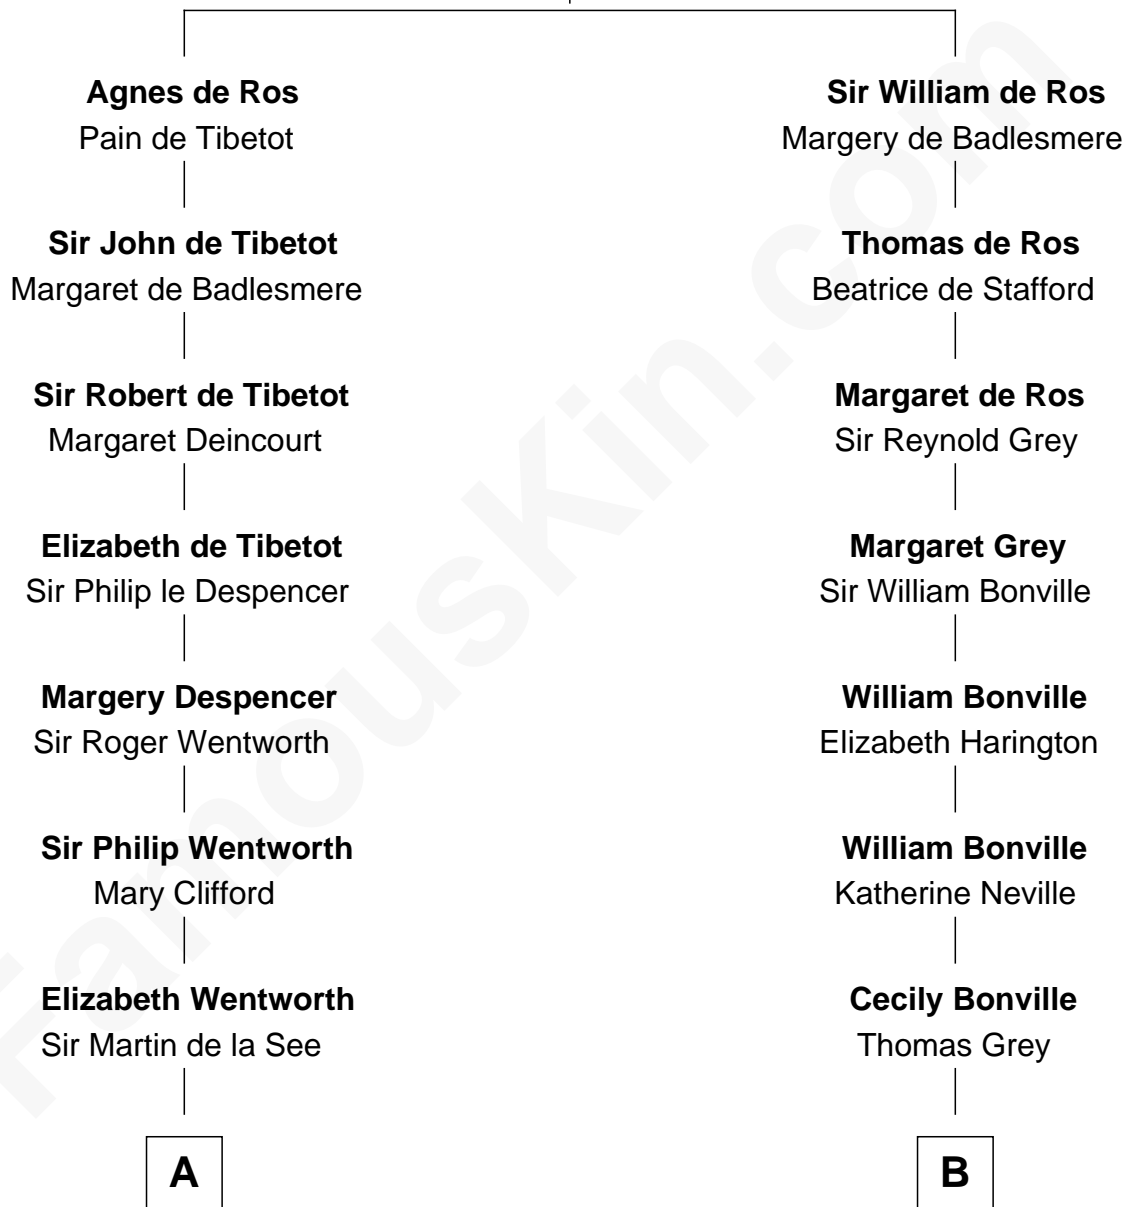

FamousKin.com

Relationship Chart of

Alice (Lee) Roosevelt

First Wife of President Theodore Roosevelt

15th cousin 6 times removed of

Bathsheba (Ruggles) Spooner

First woman executed for murder in U.S. by non-British government

William de Ros
Maude de Vaux

C

—
Nancy Clarke

Francis Cabot

—
Mary Ann Cabot

Nathaniel Cabot Lee

—
John Clarke Lee

Harriet Paine Rose

—
George Cabot Lee

Caroline Watts Haskell

—
Alice (Lee) Roosevelt

Wife of President Theodore Roosevelt