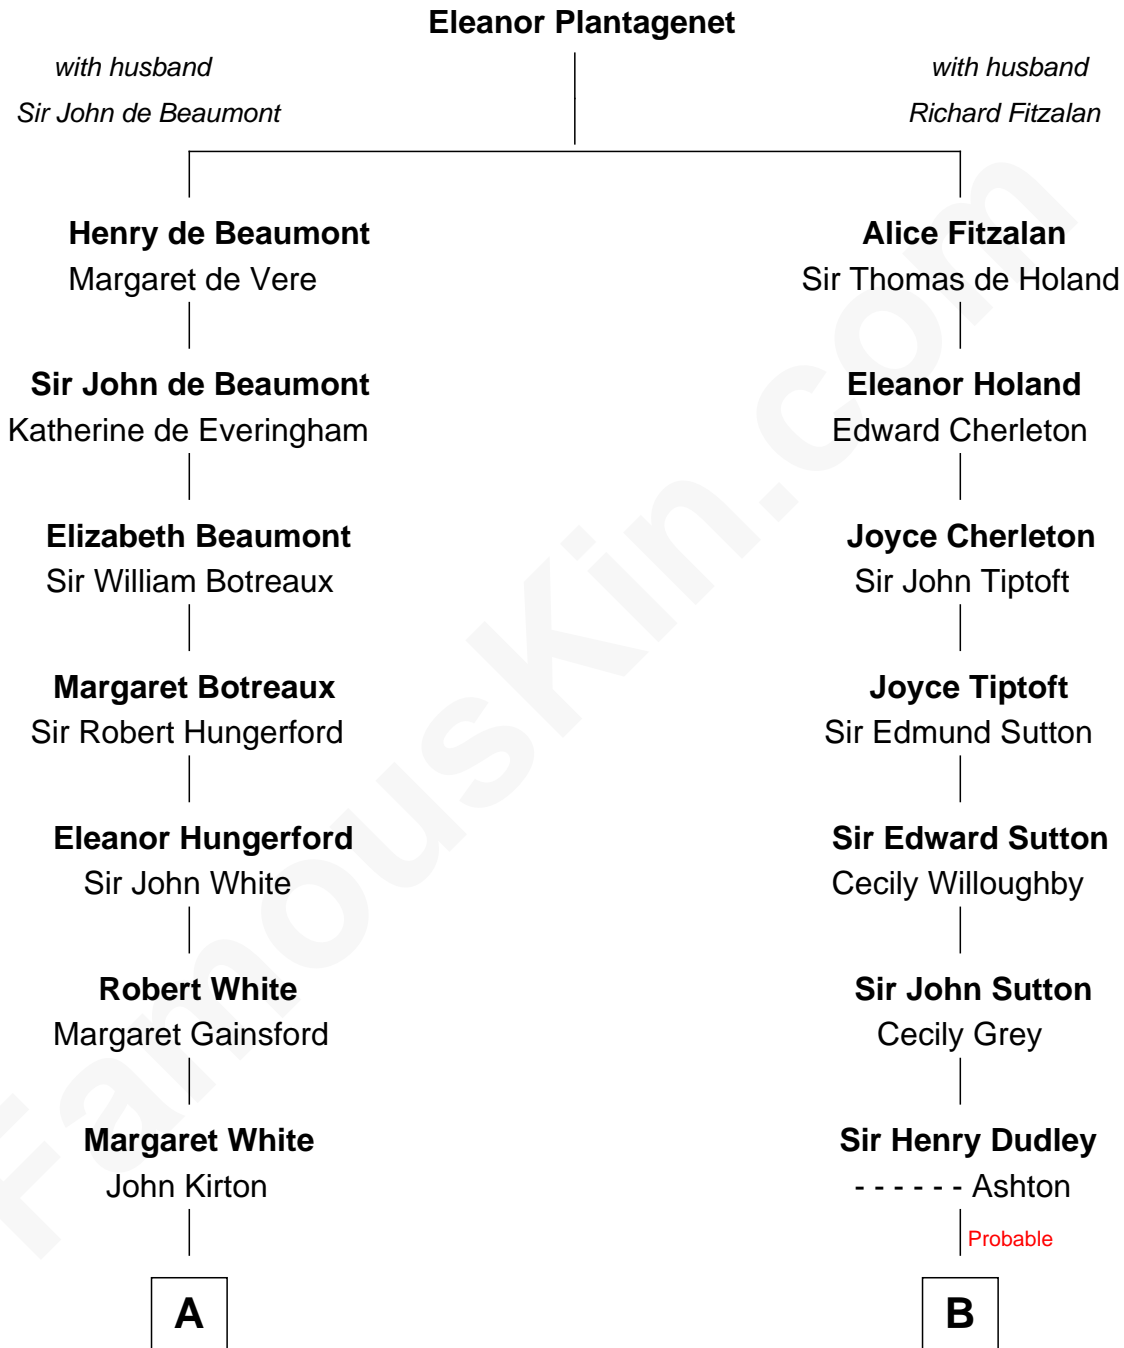

FamousKin.com

Relationship Chart of

Alice (Lee) Roosevelt

First Wife of President Theodore Roosevelt

13th cousin 6 times removed of

Bathsheba (Ruggles) Spooner

First woman executed for murder in U.S. by non-British government

C

—
Harriet Paine Rose

John Clarke Lee

—
George Cabot Lee

Caroline Watts Haskell

—
Alice (Lee) Roosevelt

Wife of President Theodore Roosevelt

FamousKin.com