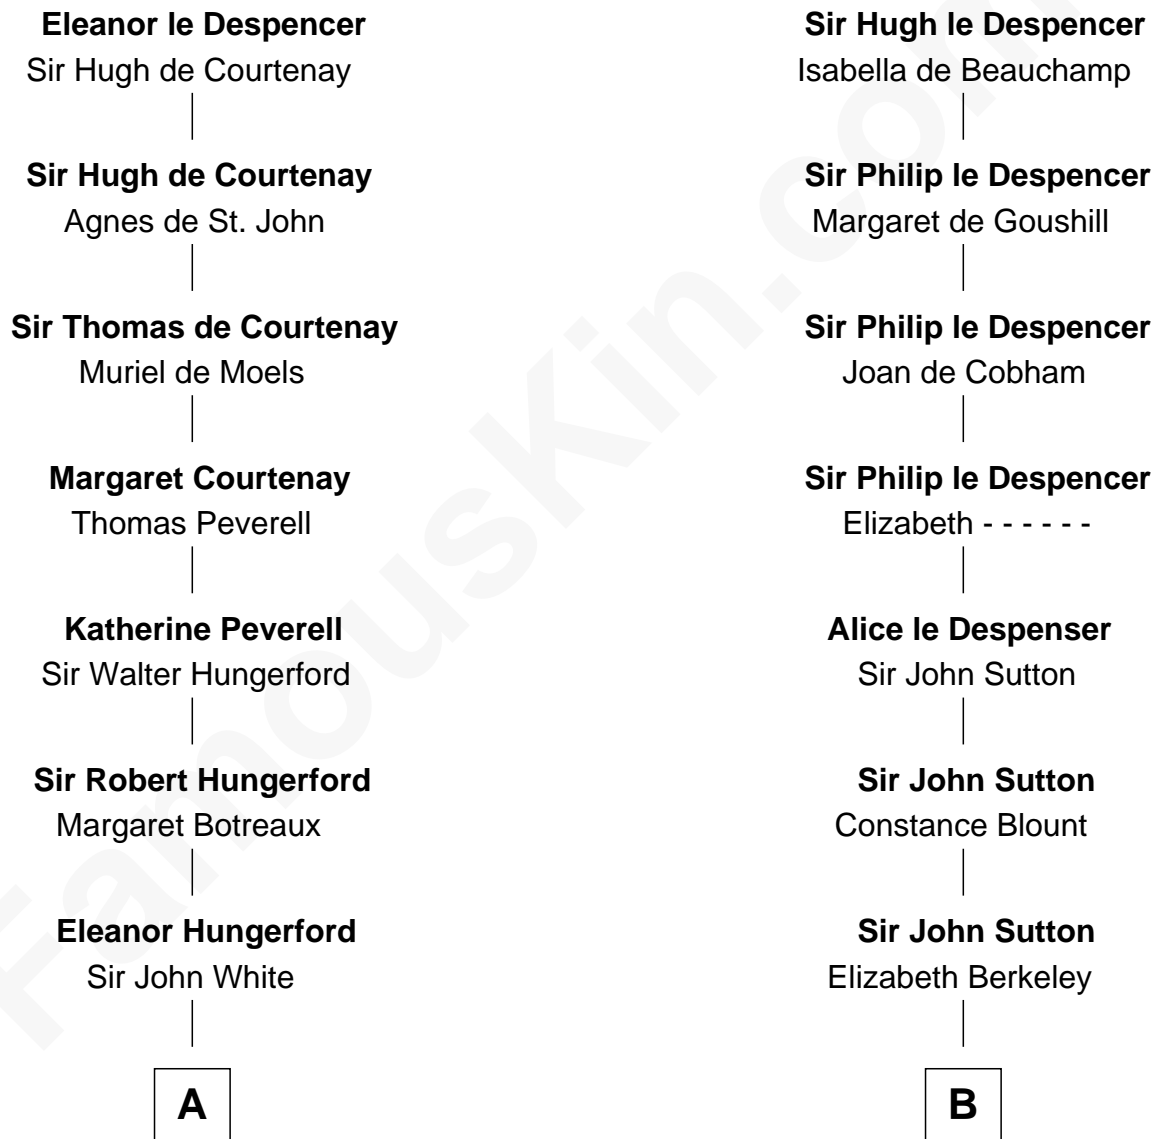

FamousKin.com

Relationship Chart of

Alice (Lee) Roosevelt

First Wife of President Theodore Roosevelt

17th cousin 4 times removed of

Bathsheba (Ruggles) Spooner

First woman executed for murder in U.S. by non-British government

Sir Hugh le Despencer

Aveline Basset

C

—
Dr. William Paine

Lois Orne

—
Harriet Paine

Joseph Warner Rose

—
Harriet Paine Rose