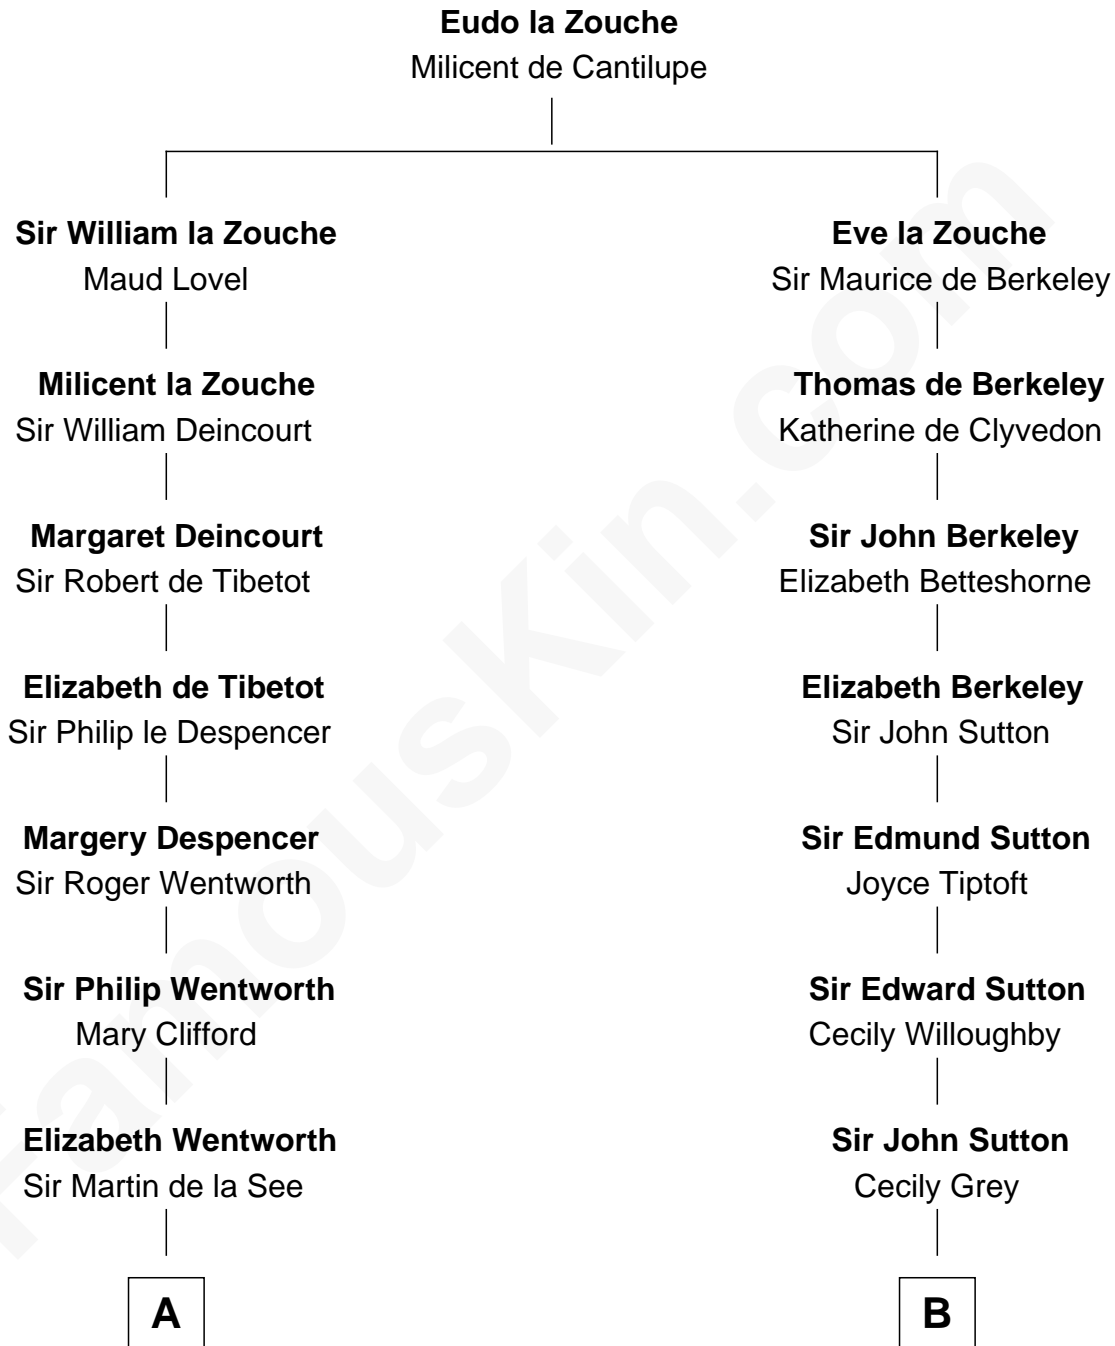

FamousKin.com

Relationship Chart of

Alice (Lee) Roosevelt

First Wife of President Theodore Roosevelt

14th cousin 7 times removed of

Bathsheba (Ruggles) Spooner

First woman executed for murder in U.S. by non-British government

Caroline Watts Haskell

—
Alice (Lee) Roosevelt

Wife of President Theodore Roosevelt