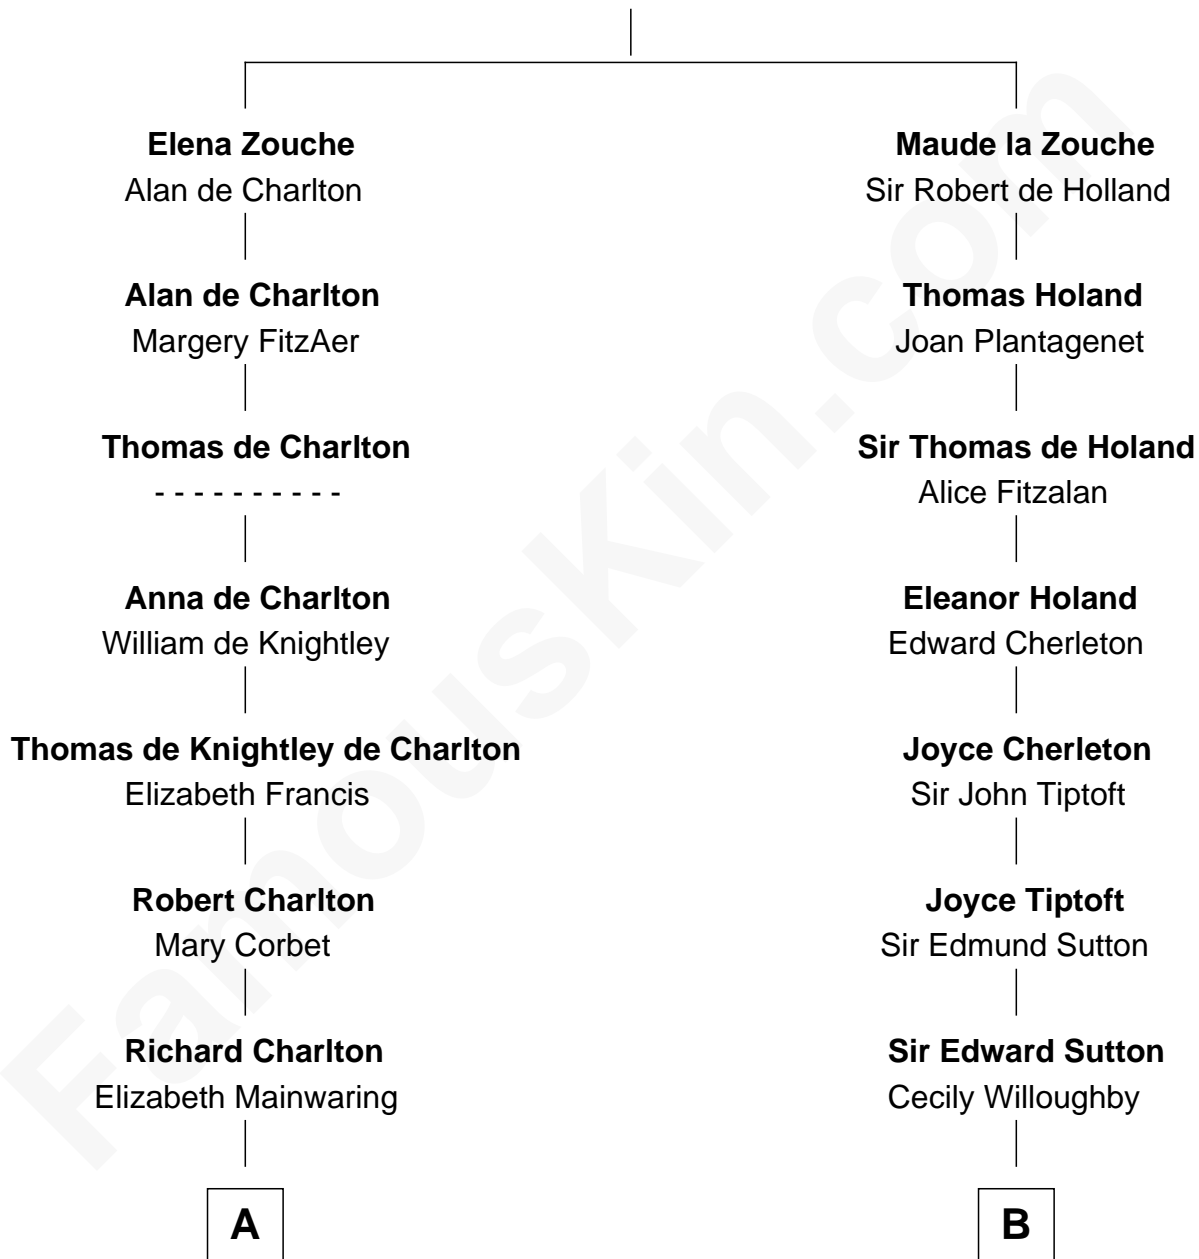

FamousKin.com

Relationship Chart of

Alice (Lee) Roosevelt

First Wife of President Theodore Roosevelt

15th cousin 5 times removed of

Bathsheba (Ruggles) Spooner

First woman executed for murder in U.S. by non-British government

Sir Alan la Zouche
Eleanor de Segrave

C

—
Nathaniel Cabot Lee

Mary Ann Cabot

—
John Clarke Lee

Harriet Paine Rose

—
George Cabot Lee

Caroline Watts Haskell

—
Alice (Lee) Roosevelt

Wife of President Theodore Roosevelt

FamousKin.com