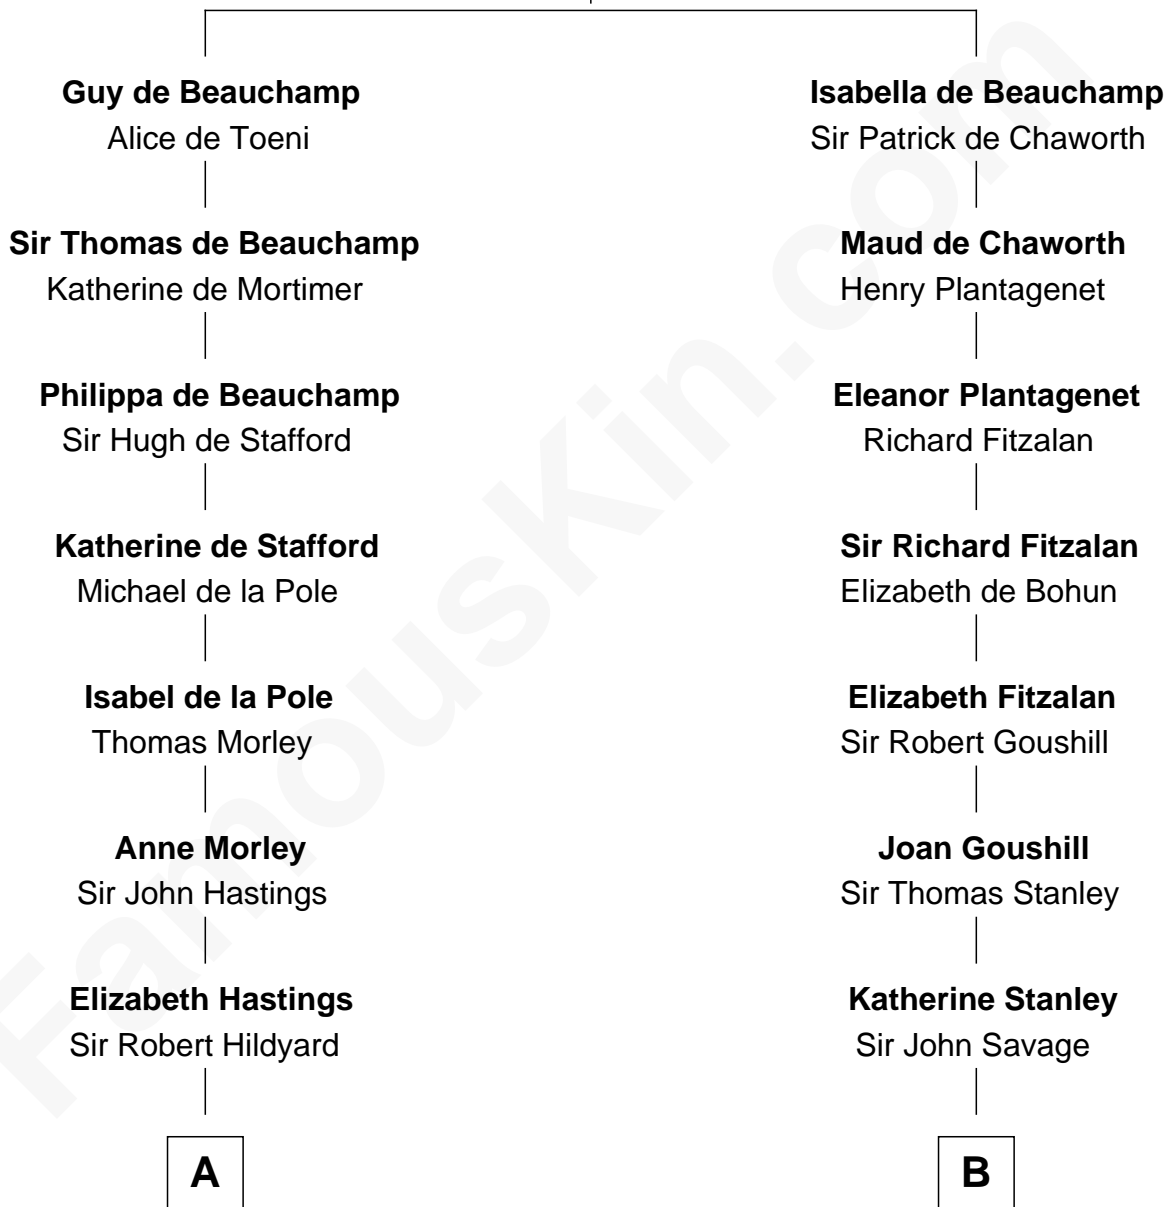

FamousKin.com

Relationship Chart of

Alice (Lee) Roosevelt

First Wife of President Theodore Roosevelt

21st cousin of

Adlai Stevenson II
31st Governor of Illinois

William de Beauchamp
 Maud FitzJohn

C

Nancy Clarke
Francis Cabot

Mary Ann Cabot
Nathaniel Cabot Lee

John Clarke Lee
Harriet Paine Rose

George Cabot Lee
Caroline Watts Haskell

Alice (Lee) Roosevelt
Wife of President Theodore Roosevelt

D

Thomas Walker Frye
Elizabeth Speed Smith

Mary Peachy Frye
Rev. Lewis Warner Green

Letitia Green
Adlai Ewing Stevenson

Lewis Green Stevenson
Helen Louise Davis

Adlai Stevenson II
31st Governor of Illinois