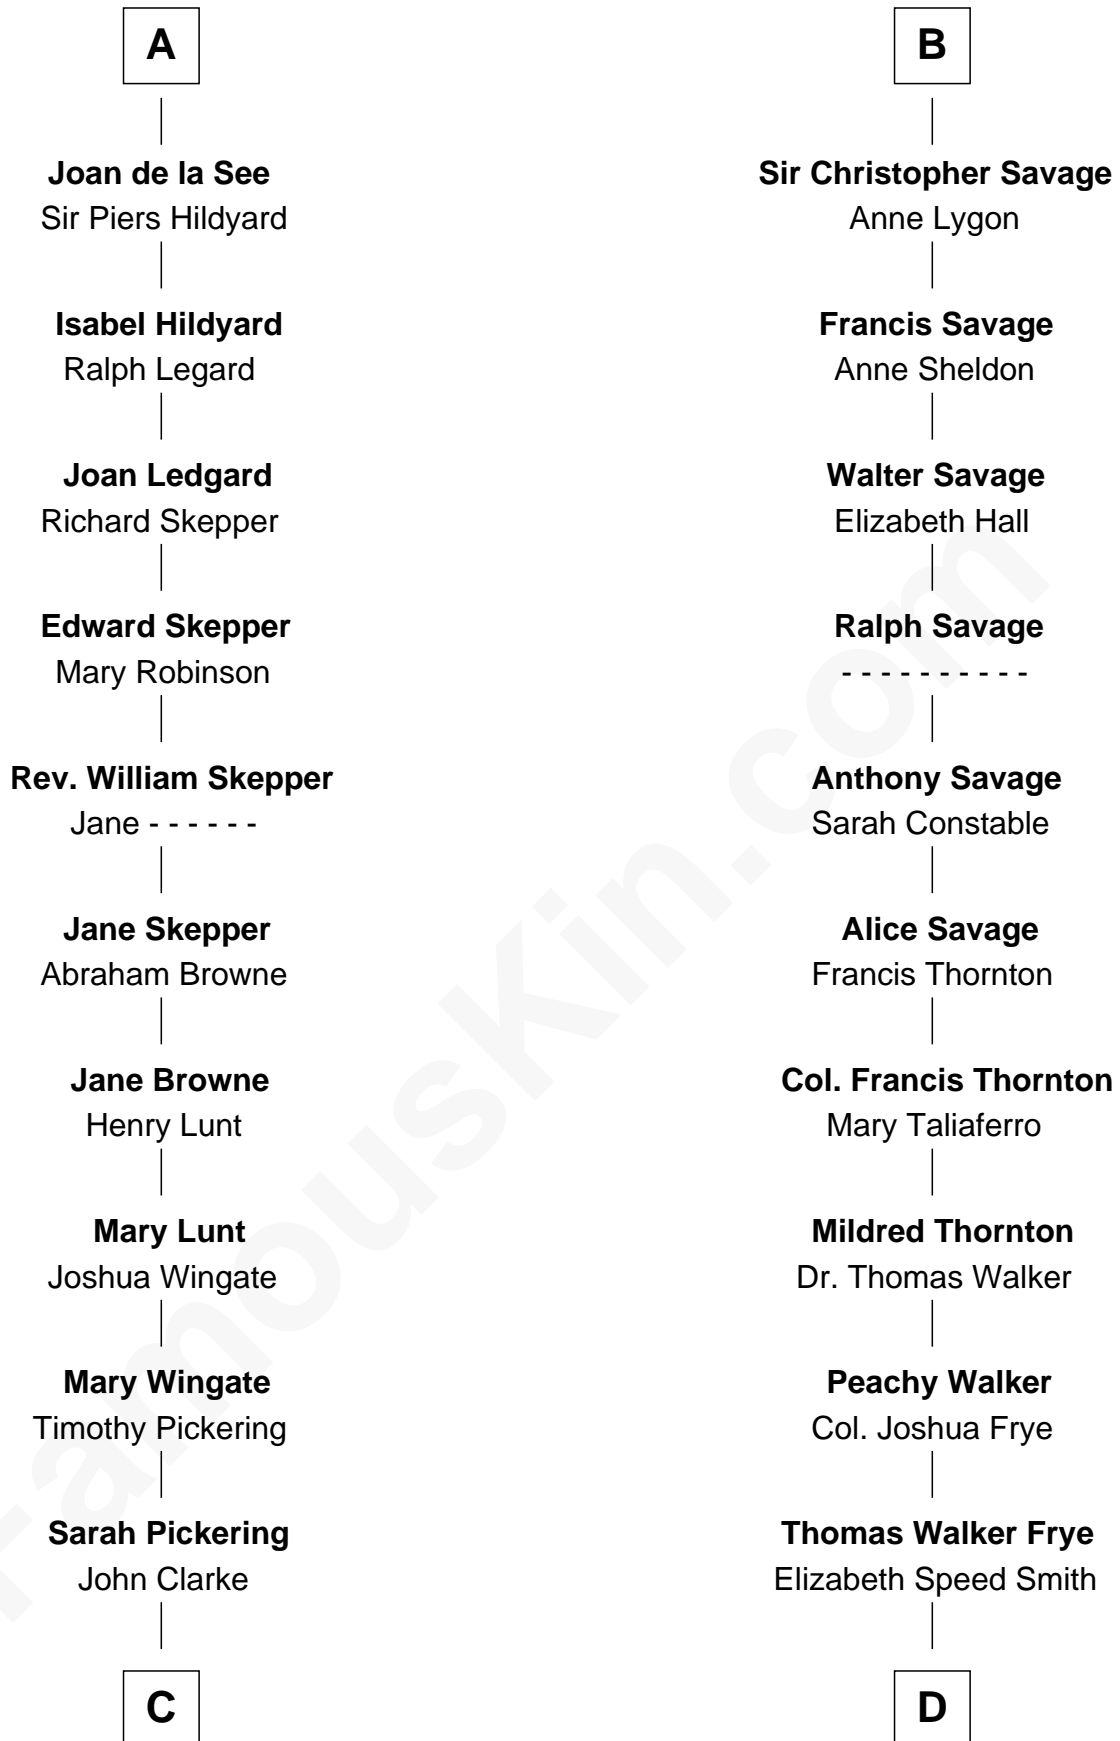

### Alice (Lee) Roosevelt

*First Wife of President Theodore Roosevelt*

20th cousin 1 time removed of

**Adlai Stevenson II**  
*31st Governor of Illinois*

**Thomas de Clare**  
 Juliana FitzMaurice

**Margaret de Clare**  
 Bartholomew de Badlesmere

**Margaret de Badlesmere**  
 Sir John de Tivetot

**Sir Robert de Tivetot**  
 Margaret Deincourt

**Elizabeth de Tivetot**  
 Sir Philip le Despencer

**Margery Despencer**  
 Sir Roger Wentworth

**Sir Philip Wentworth**  
 Mary Clifford

**Elizabeth Wentworth**  
 Sir Martin de la See

**A**

**Margaret de Clare**  
 Bartholomew de Badlesmere

**Elizabeth de Badlesmere**  
 Sir William de Bohun

**Elizabeth de Bohun**  
 Sir Richard Fitzalan

**Elizabeth Fitzalan**  
 Sir Robert Goushill

**Joan Goushill**  
 Sir Thomas Stanley

**Katherine Stanley**  
 Sir John Savage

**Sir Christopher Savage**  
 Anne Stanley

**B**

**C**

**Nancy Clarke**  
Francis Cabot

**Mary Ann Cabot**  
Nathaniel Cabot Lee