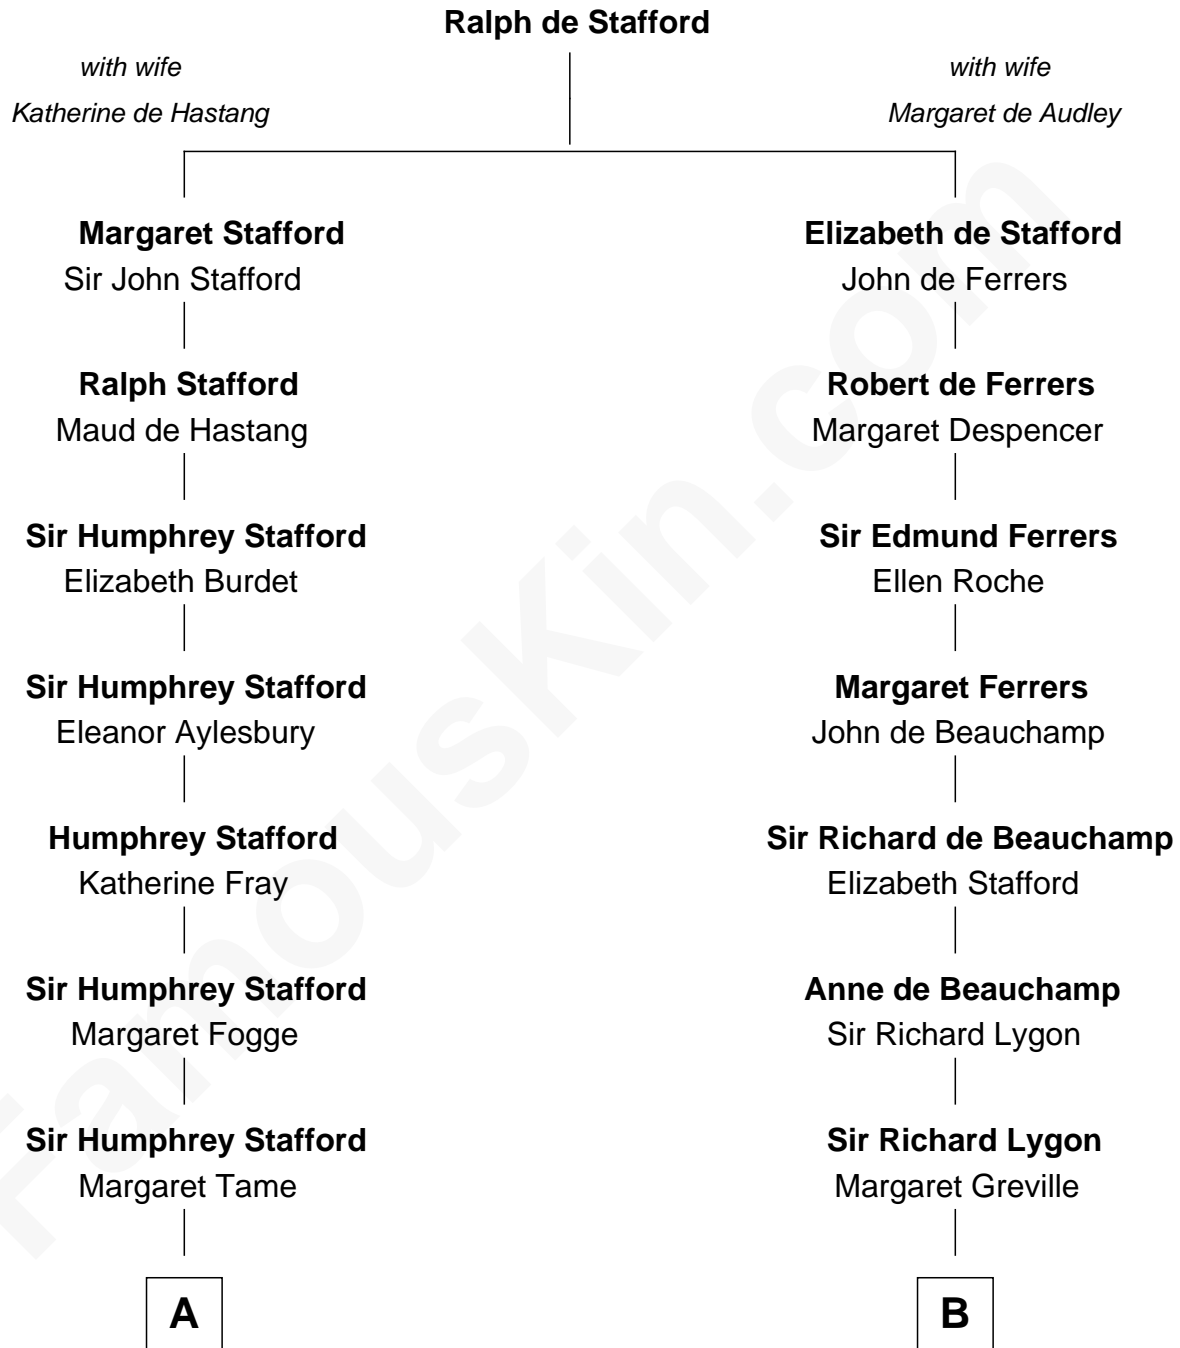

FamousKin.com

Relationship Chart of

Alice (Lee) Roosevelt

First Wife of President Theodore Roosevelt

18th cousin 2 times removed of

Adlai Stevenson II
31st Governor of Illinois

C

Caroline Watts Haskell

George Cabot Lee

Alice (Lee) Roosevelt

Wife of President Theodore Roosevelt

D

Mary Peachy Frye

Rev. Lewis Warner Green

Letitia Green

Adlai Ewing Stevenson

Lewis Green Stevenson

Helen Louise Davis

Adlai Stevenson II

31st Governor of Illinois

FamousKin.com