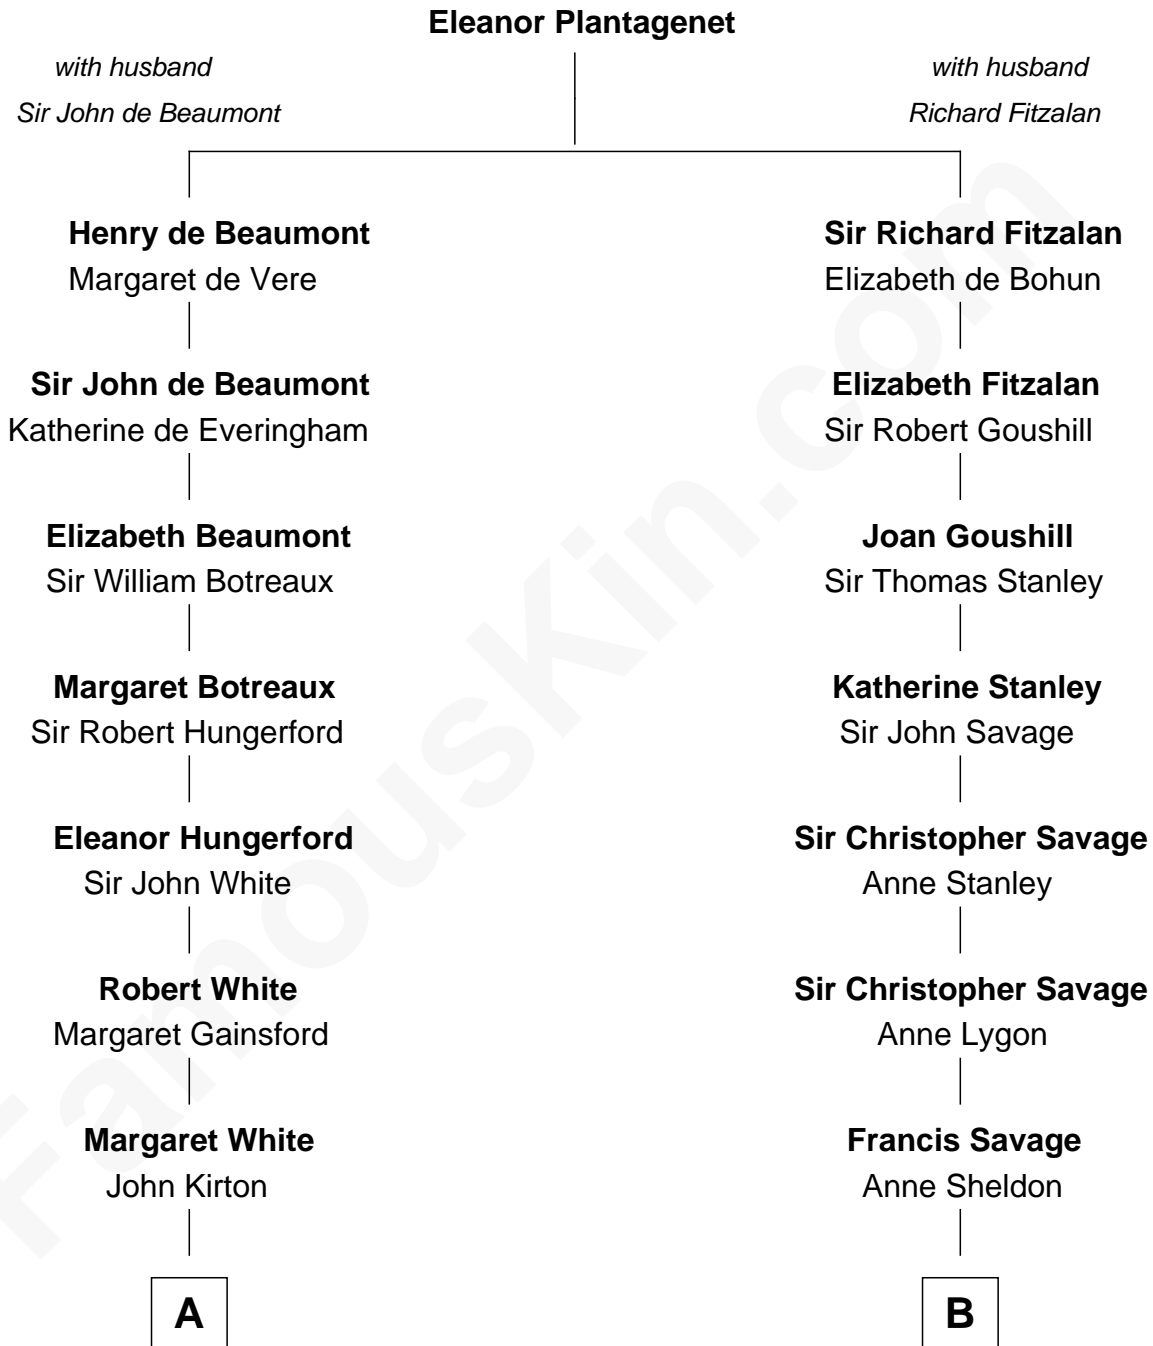

FamousKin.com

Relationship Chart of

Alice (Lee) Roosevelt

First Wife of President Theodore Roosevelt

18th cousin 1 time removed of

Adlai Stevenson II
31st Governor of Illinois

C

Harriet Paine Rose

John Clarke Lee

George Cabot Lee

Caroline Watts Haskell

Alice (Lee) Roosevelt

Wife of President Theodore Roosevelt

D

Lewis Green Stevenson

Helen Louise Davis