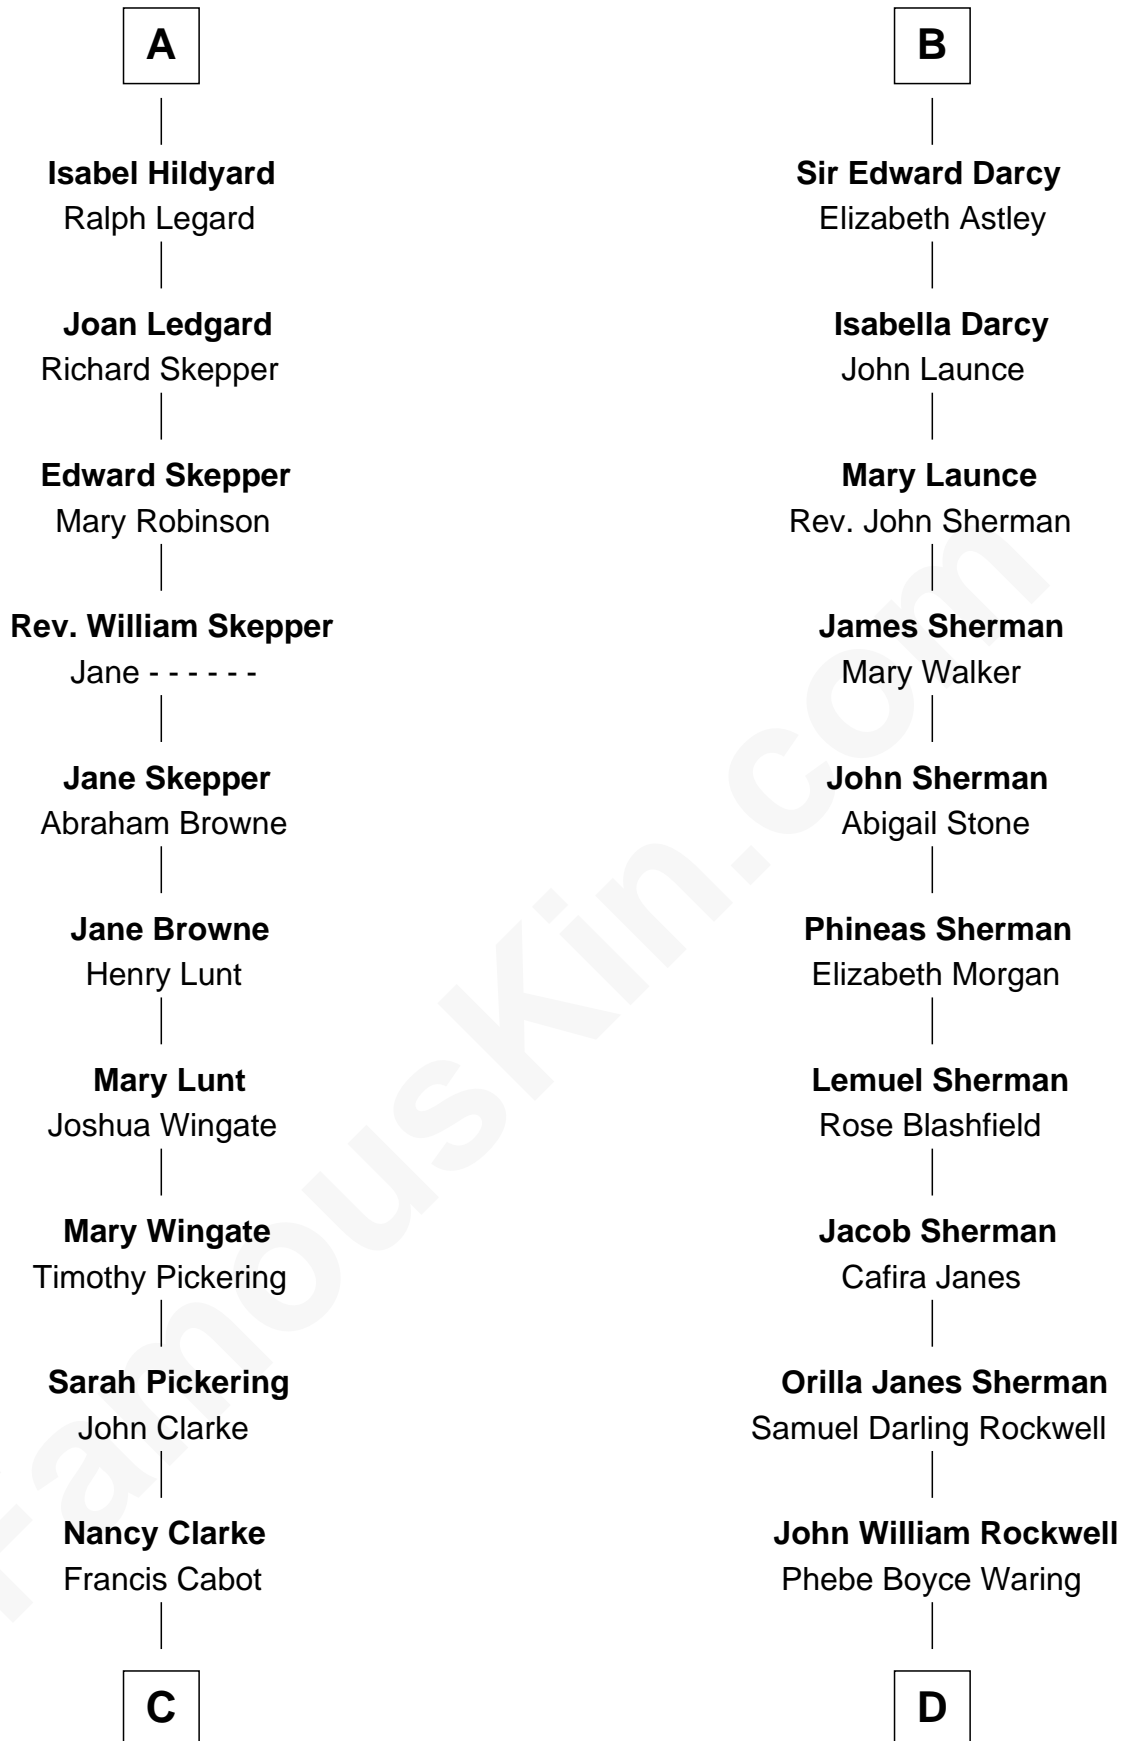

## Relationship Chart of

### Alice (Lee) Roosevelt

*First Wife of President Theodore Roosevelt*

18th cousin 2 times removed of

### Norman Rockwell

*American Artist*

**Edward III, King of England**

Philippa of Hainault

**C**

**Mary Ann Cabot**  
Nathaniel Cabot Lee

**John Clarke Lee**  
Harriet Paine Rose

**George Cabot Lee**  
Caroline Watts Haskell

**Alice (Lee) Roosevelt**  
*Wife of President Theodore Roosevelt*

**D**

**Jarvis Waring Rockwell**  
Anne Mary Hill

**Norman Rockwell**  
*American Artist*

FamousKin.com