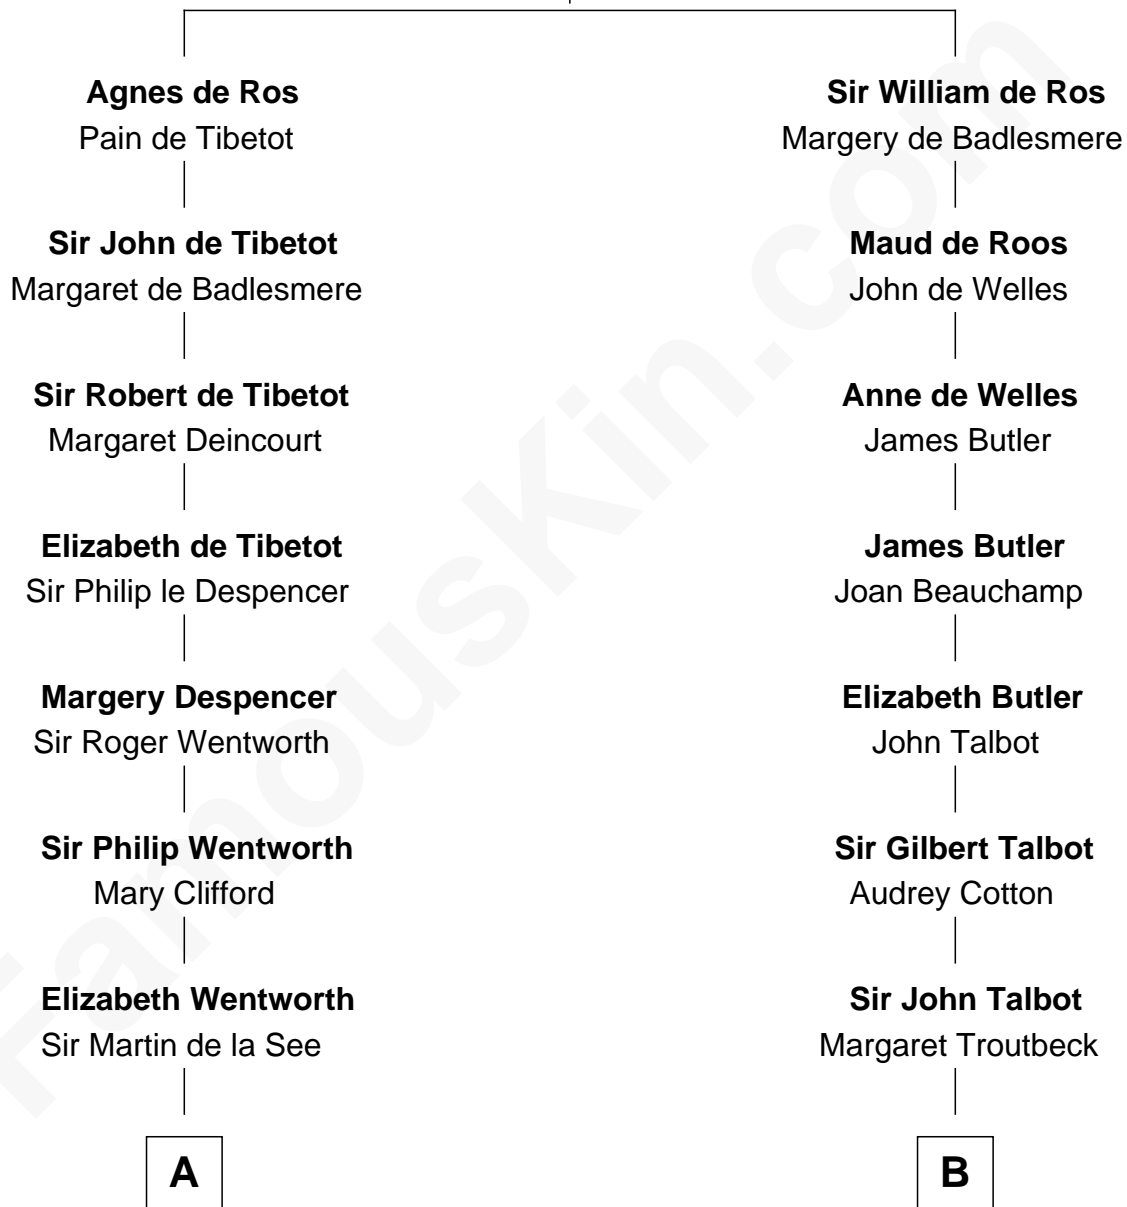

## Relationship Chart of

### Alice (Lee) Roosevelt

*First Wife of President Theodore Roosevelt*

19th cousin 2 times removed of

### Norman Rockwell

*American Artist*

**William de Ros**  
Maude de Vaux

**C**

**Nancy Clarke**  
Francis Cabot

**Mary Ann Cabot**  
Nathaniel Cabot Lee

**John Clarke Lee**  
Harriet Paine Rose

**George Cabot Lee**  
Caroline Watts Haskell