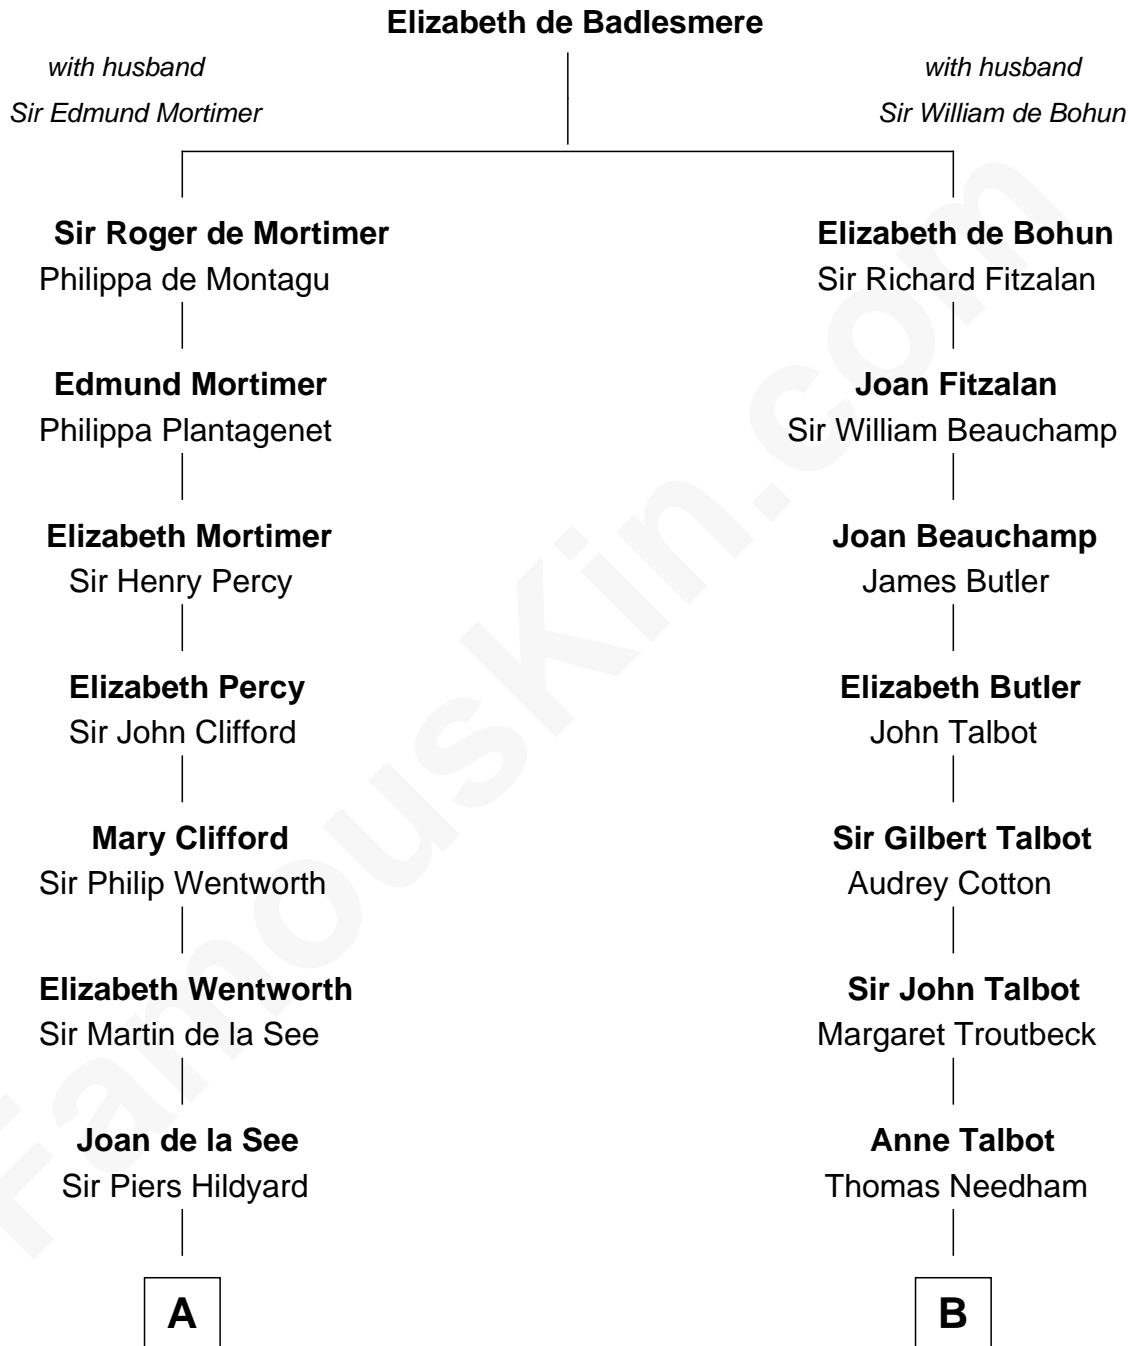

FamousKin.com

Relationship Chart of

Alice (Lee) Roosevelt

First Wife of President Theodore Roosevelt

18th cousin 2 times removed of

Norman Rockwell

American Artist