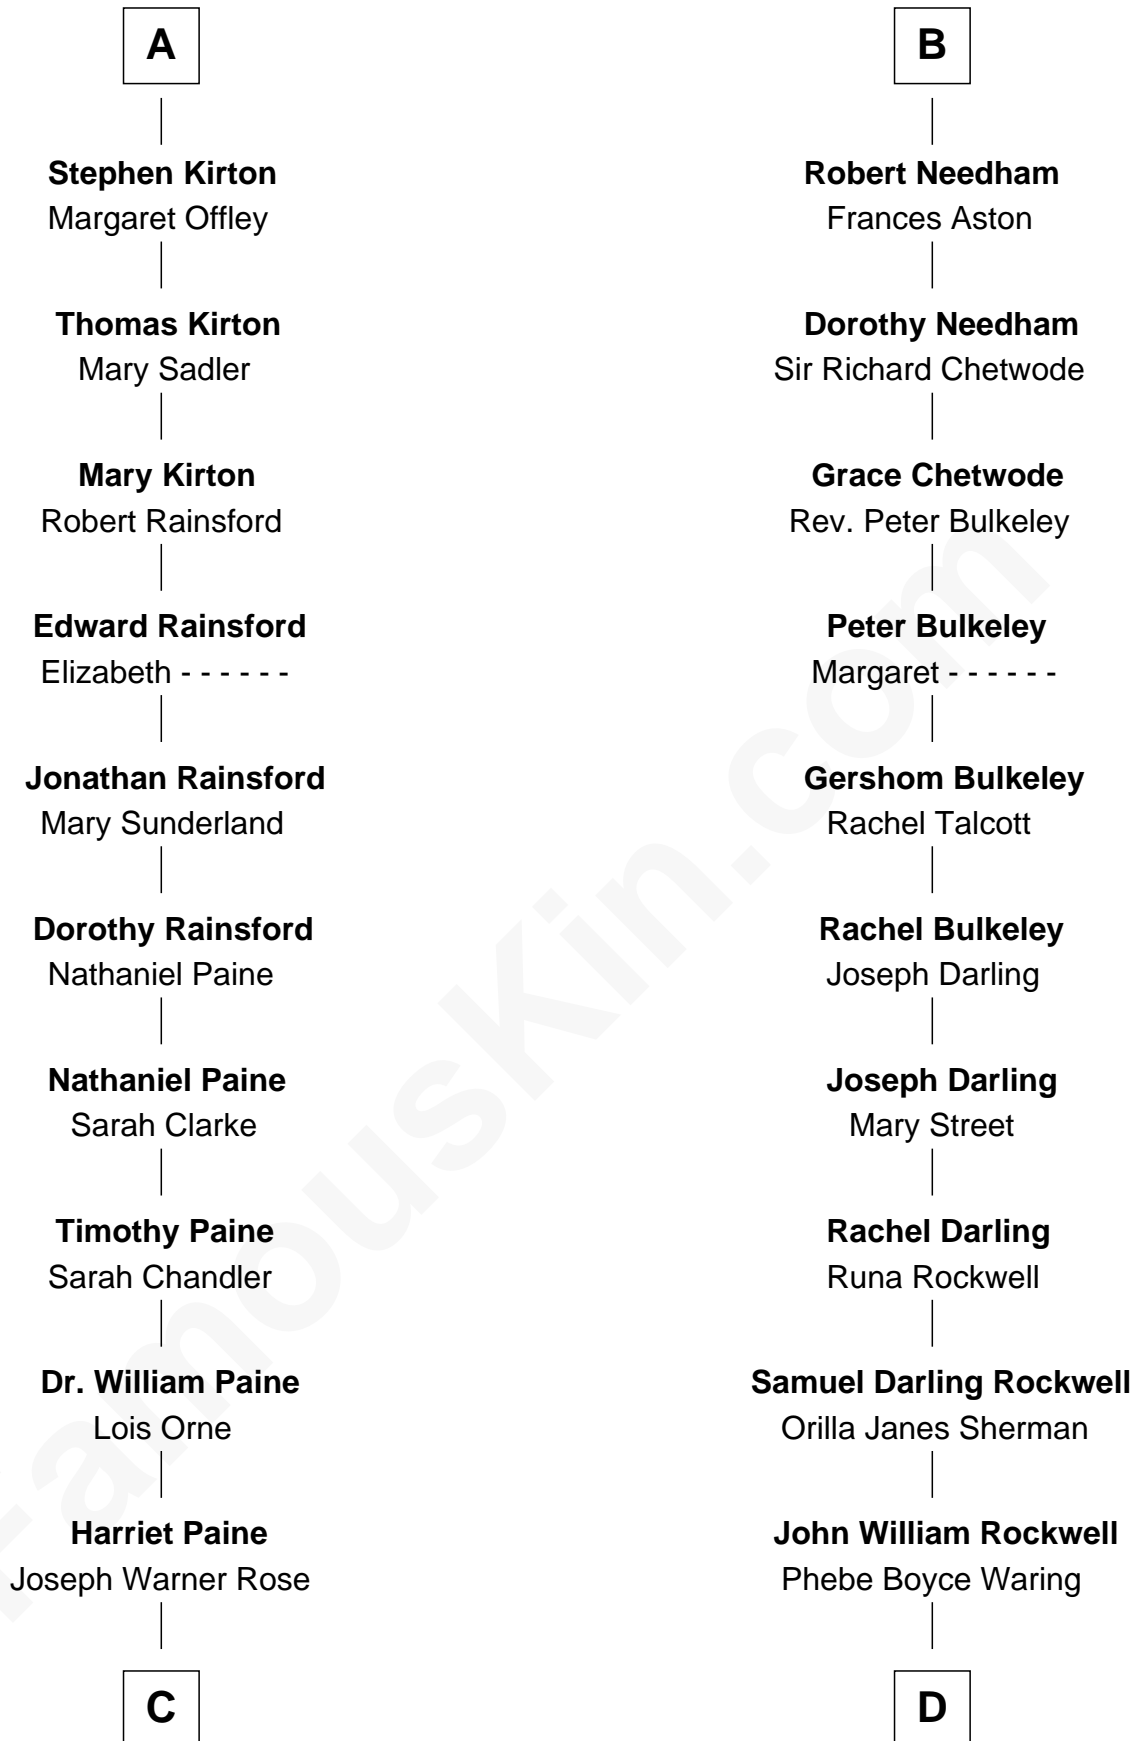

## Relationship Chart of

### Alice (Lee) Roosevelt

*First Wife of President Theodore Roosevelt*

18th cousin 1 time removed of

**Norman Rockwell**  
*American Artist*

FamousKin.com